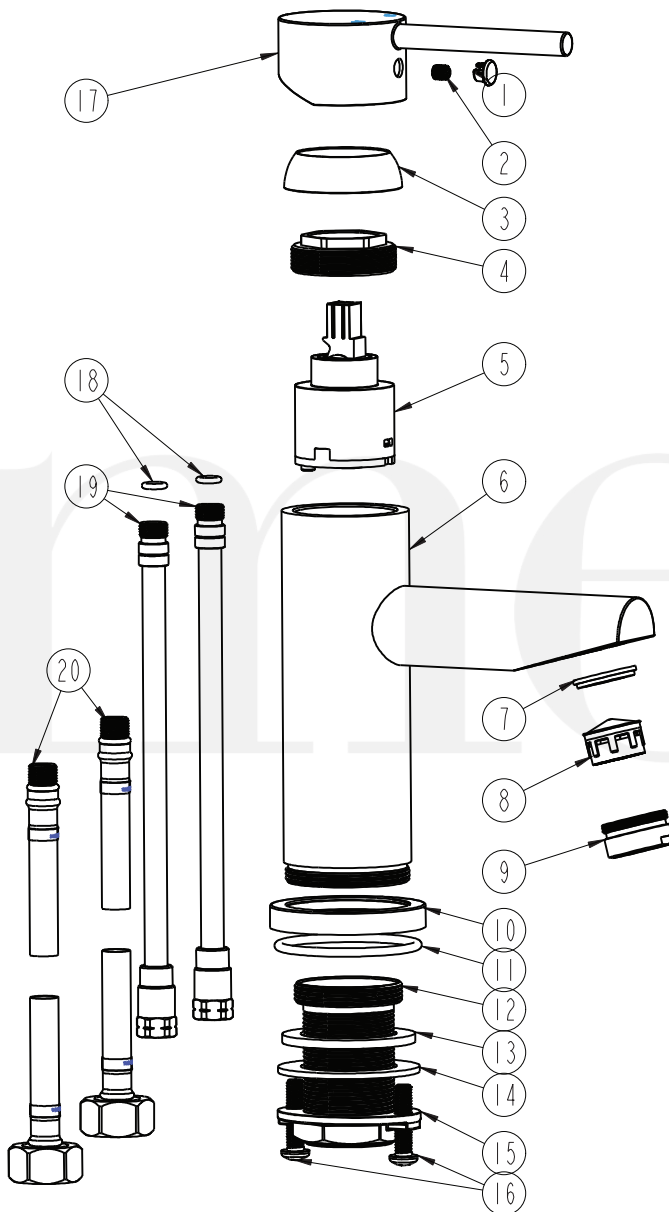

## Item Description

- 1 Decor knob
- 2 Screw
- 3 Decor cover
- 4 Nut
- 5 D35 cartridge
- 6 Welding body
- 7 Flat washer
- 8 Aerator
- 9 Aerator shell
- 10 Base
- 11 O-ring
- 12 Thread tube
- 13 Flat washer
- 14 Washer
- 15 Mount nut
- 16 Bolt
- 17 Handle
- 18 O-ring
- 19 Connecting tube
- 20 Inlet hose