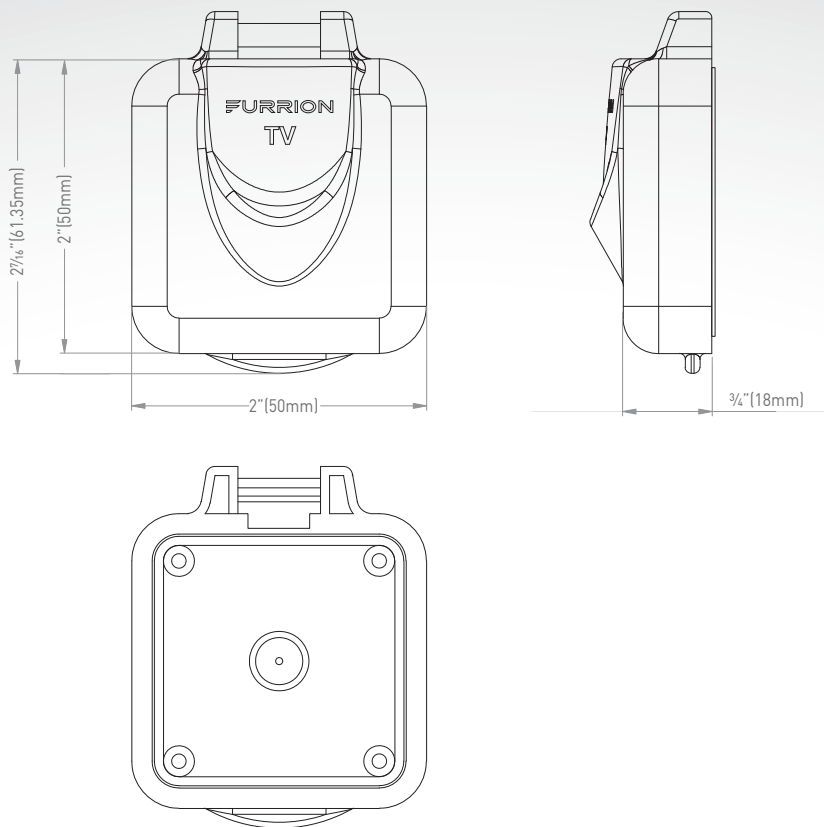

FTVINB-BS

FTVINB-GS

FTVINB-PS

UNIVERSAL FIT
WITH ALL OTHER BRANDS!

- Snap-in F-type connector
- Coax connectors ideal for satellite and cable feed
- Durable UV stabilized polyester material
- Nickel plated brass connector for improved signal transmission and corrosion resistance

- Satellite compatible
- Easy installation
- Wall mount with screws
- Weatherproof sealing
- Designed for outdoor applications

FTVINB | CABLE TV MINIATURE INLET

Specifications

Outer Casing	Polypropylene/UV resistance with EVA gasket
Terminals and Pins	Nickel plated brass pins for corrosion resistance

Packaging Information

Packaging Type	Master Carton Box
Quantity per box	192
Master Carton Dimensions (LxHxW)	13 ⁵ / ₈ " x 10 ⁷ / ₈ " x 12 ⁷ / ₁₆ " (345 x 275 x 315mm)
Master Carton Gross Weight (kg/lbs)	6.1/13.4
Master Carton Net Weight (kg/lbs)	4.6/10.1