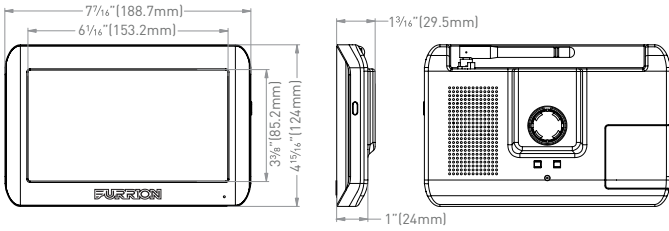

Monitor

Side Camera with Marker Light

Rear Camera with Marker Light

Windshield Mount

Interior Table Stand

Interior Wall Mount (Sold Separately)

Part Number	Product
FOS07TAED	

Specifications

Camera

Night Vision Distance	Doorway/Rear: <16ft (5m) Side: <39ft (12m)
CMOS Size	1/3"
Optical Lens	Doorway/Rear: F2.0 Side: F2.5
IR Cut Filter	850nm Automatic
View Angle/Degree	Doorway/Rear: 120° Side: 65°
Working Current (IR ON)	Doorway/ Rear: <400mA@12V Side: <500mA@12V
Working Current (IR OFF)	<250mA@12V
Camera Pixel	720 x 480
Waterproof	IP65

Monitor

LCD Power OFF	<30mA@12V
LCD Backlight ON	<500mA@12V
LCD Backlight OFF	<300mA@12V
LCD Size	7"
LCD Resolution at 1View	720 x 480
LCD Brightness	170 cd/m²
LCD Contrast	300:1
LCD Viewing Angle	L/R80, U60, D70
LCD Aspect Ratio	16:9
Channel Bandwidth	20MHz

Camera/Monitor

Supply Voltage	DC8 to 30V
Wireless Frequency	2.4GHz
Wireless Range	<492.13ft (150m) (open area)
Emitting Power	18+/-2 dBm
Transmitting Speed	6 Mbps (single)
RF Modulation	OFDM
Receiving Sensitivity	-88 +/--3dBm
Decompression Form	H.264
Delaying Time	<250ms
Type Approval	FCC Part 15

Dimensions/Weight

Individual Packaging Dimensions (W x H x D)	10.63 x 11.42 x 3.78" (270 x 290 x 96mm)
Net weight (lbs/kgs)	3/1.4
Gross weight (lbs/kgs)	4.1/1.9

Master Carton

Quantity per Master Carton	4
Master Carton Dimensions (W x H x D)	12.24 x 22.05 x 8.43" (311 x 560 x 214mm)
Master Carton Gross Weight (lbs/kg)	16.5/7.5

FOS07TAED-V1.3