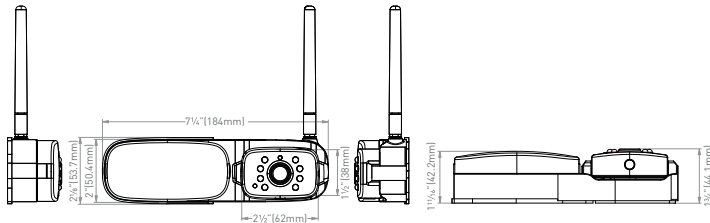

Rear Camera with Marker Light

Windshield Mount

Interior Table Stand

Interior Wall Mount (Sold Separately)

Part Number	Product
FOS05TAED	

Specifications

Camera

Night Vision Distance	Doorway/Rear: <16ft (5m) Side: <39ft (12m)
CMOS Size	1/3"
Optical Lens	Doorway/Rear: F2.0 Side: F2.5
IR Cut Filter	850nm Automatic
View Angle/Degree	Doorway/Rear: 120° Side: 65°
Working Current (IR ON)	Doorway/ Rear: <400mA@12V Side: <500mA@12V
Working Current (IR OFF)	<250mA@12V
Camera Pixel	720 x 480
Waterproof	IP65

Dimensions/Weight

Individual Packaging Dimensions (W x H x D)	10.63 x 11.42 x 3.78"
Net weight (lbs/kgs)	(270 x 290 x 96mm) 3/1.4
Gross weight (lbs/kgs)	4.1/1.9

Master Carton

Quantity per Master Carton	4
Master Carton Dimensions (W x H x D)	12.24 x 22.05 x 8.43"
	(311 x 560 x 214mm)
Master Carton Gross Weight (lbs/kg)	16.5/7.5