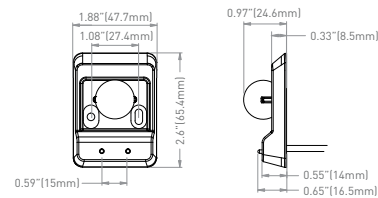

Rear Camera with Marker Light

Windshield Mount

Interior Table Stand

Interior Wall Mount (Sold Separately)

Part Number	Product
FOS05TAED	

Specifications

Camera

Night Vision Distance	Doorway/Rear: <16ft (5m) Side: <39ft (12m)
CMOS Size	1/3"
Optical Lens	Doorway/Rear: F2.0 Side: F2.5
IR Cut Filter	850nm Automatic
View Angle/Degree	Doorway/Rear: 120° Side: 65°
Working Current (IR ON)	Doorway/ Rear: <400mA@12V Side: <500mA@12V
Working Current (IR OFF)	<250mA@12V
Camera Pixel	720 x 480
Waterproof	IP65

Dimensions/Weight

Individual Packaging Dimensions (W x H x D)	10.63 x 11.42 x 3.78"
Net weight (lbs/kgs)	(270 x 290 x 96mm) 3/1.4
Gross weight (lbs/kgs)	4.1/1.9

Master Carton

Quantity per Master Carton	4
Master Carton Dimensions (W x H x D)	12.24 x 22.05 x 8.43"
	(311 x 560 x 214mm)
Master Carton Gross Weight (lbs/kg)	16.5/7.5