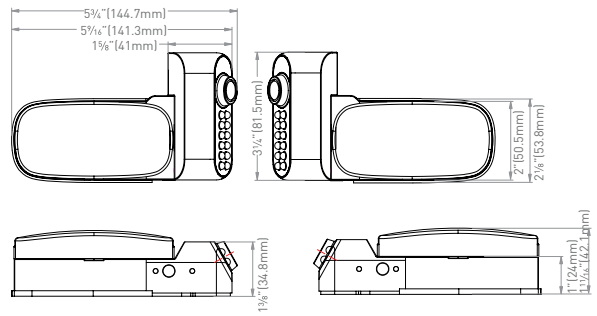

Side camera with Market Light (left/right)

- CMOS 65° VIEW ANGLE
- INFRARED NIGHT VISION
- CAMERA RESOLUTION
- INTELLIGENT IR CUT FILTER
- OPTIONAL BUILT IN RUNNING LIGHT
- MOTION DETECT
- WATERPROOF IP65

Rear Camera with Marker Light

Windshield Mount

Interior Table Stand

Interior Wall Mount (Sold Separately)

Part Number	Product
FOS05TAED	

Specifications

Camera

Night Vision Distance	Doorway/Rear: <16ft (5m) Side: <39ft (12m)
CMOS Size	1/3"
Optical Lens	Doorway/Rear: F2.0 Side: F2.5
IR Cut Filter	850nm Automatic
View Angle/Degree	Doorway/Rear: 120° Side: 65°
Working Current (IR ON)	Doorway/ Rear: <400mA@12V Side: <500mA@12V
Working Current (IR OFF)	<250mA@12V
Camera Pixel	720 x 480
Waterproof	IP65

Dimensions/Weight

Individual Packaging Dimensions (W x H x D)	10.63 x 11.42 x 3.78"
Net weight (lbs/kgs)	(270 x 290 x 96mm) 3/1.4
Gross weight (lbs/kgs)	4.1/1.9

Master Carton

Quantity per Master Carton	4
Master Carton Dimensions (W x H x D)	12.24 x 22.05 x 8.43"
	(311 x 560 x 214mm)
Master Carton Gross Weight (lbs/kg)	16.5/7.5