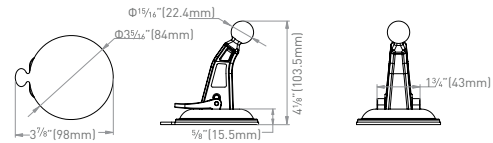

Rear Camera with Marker Light

Windshield Mount

Interior Table Stand

Interior Wall Mount (Sold Separately)

Part Number	Product
FOS05TAED	

Specifications

Camera

Night Vision Distance	Doorway/Rear: <16ft (5m) Side: <39ft (12m)
CMOS Size	1/3"
Optical Lens	Doorway/Rear: F2.0 Side: F2.5
IR Cut Filter	850nm Automatic
View Angle/Degree	Doorway/Rear: 120° Side: 65°
Working Current (IR ON)	Doorway/ Rear: <400mA@12V Side: <500mA@12V
Working Current (IR OFF)	<250mA@12V
Camera Pixel	720 x 480
Waterproof	IP65

Dimensions/Weight

Individual Packaging Dimensions (W x H x D)	10.63 x 11.42 x 3.78"
Net weight (lbs/kgs)	(270 x 290 x 96mm) 3/1.4
Gross weight (lbs/kgs)	4.1/1.9

Master Carton

Quantity per Master Carton	4
Master Carton Dimensions (W x H x D)	12.24 x 22.05 x 8.43"
	(311 x 560 x 214mm)
Master Carton Gross Weight (lbs/kg)	16.5/7.5