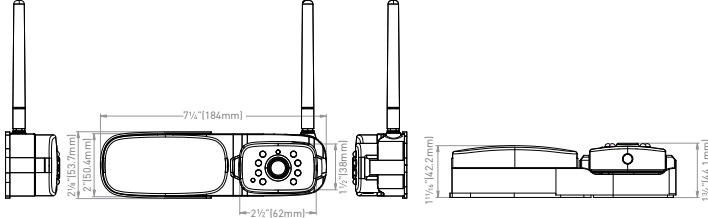

Rear Camera with Marker Light

- CMOS 120° VIEW ANGLE
- INFRARED NIGHT VISION
- CAMERA RESOLUTION
- INTELLIGENT IR CUT FILTER
- MOTION DETECT
- WATERPROOF IP65
- BUILT IN MICROPHONE

Monitor

Side Camera with Marker Light

Rear Camera with Marker Light

Windshield Mount

Interior Table Stand

Interior Wall Mount (Sold Separately)

Part Number	Product
FOS07TAED	

Specifications

Camera

Night Vision Distance	Doorway/Rear: <16ft (5m) Side: <39ft (12m)
CMOS Size	1/3"
Optical Lens	Doorway/Rear: F2.0 Side: F2.5
IR Cut Filter	850nm Automatic
View Angle/Degree	Doorway/Rear: 120° Side: 65°
Working Current (IR ON)	Doorway/ Rear: <400mA@12V Side: <500mA@12V
Working Current (IR OFF)	<250mA@12V
Camera Pixel	720 x 480
Waterproof	IP65