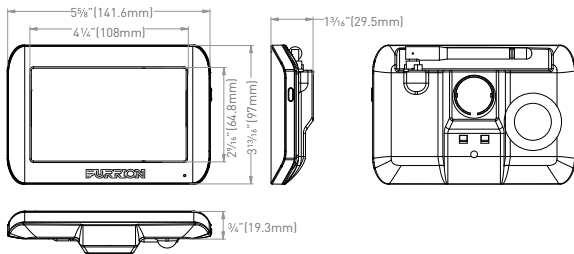

Monitor

Side Camera with Marker Light

Rear Camera with Marker Light

Windshield Mount

Interior Table Stand

Interior Wall Mount (Sold Separately)

Part Number	Product
FOS05TAED	

Specifications

Camera

Night Vision Distance	Doorway/Rear: <16ft (5m) Side: <39ft (12m)
CMOS Size	1/3"
Optical Lens	Doorway/Rear: F2.0 Side: F2.5
IR Cut Filter	850nm Automatic
View Angle/Degree	Doorway/Rear: 120° Side: 65°
Working Current (IR ON)	Doorway/ Rear: <400mA@12V Side: <500mA@12V
Working Current (IR OFF)	<250mA@12V
Camera Pixel	720 x 480
Waterproof	IP65

Monitor

LCD Backlight ON	<500mA@12V
LCD Backlight OFF	<300mA@12V
LCD Size	5"
LCD Resolution at 1View	720 x 480
LCD Brightness	420 cd/m2
LCD Contrast	600:1
LCD Viewing Angle	L/R65, U50, D60
LCD Aspect Ratio	16:9
Channel Bandwidth	20MHz

Camera/Monitor

Supply Voltage	DC8 to 30V
Wireless Frequency	2.4GHz
Wireless Range	<492.13ft (150m) (open area)
Emitting Power	18+/-2 dBm
Transmitting Speed	6 Mbps (single)
RF Modulation	OFDM
Receiving Sensitivity	-88 +/--3dBm
Decompression Form	H.264
Delaying Time	<250ms
Type Approval	FCC Part 15

Dimensions/Weight

Individual Packaging Dimensions (W x H x D)	10.63 x 11.42 x 3.78"
Net weight (lbs/kgs)	(270 x 290 x 96mm) 3/1.4
Gross weight (lbs/kgs)	4.1/1.9

Master Carton

Quantity per Master Carton	4
Master Carton Dimensions (W x H x D)	12.24 x 22.05 x 8.43"
	(311 x 560 x 214mm)
Master Carton Gross Weight (lbs/kg)	16.5/7.5

FOS05TAED-V1.3