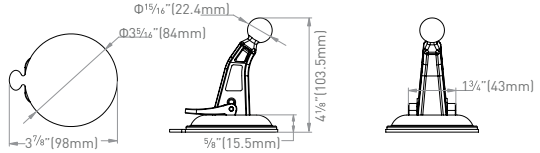

Side Camera With Marker Light (left/right)

- CMOS 65° VIEW ANGLE
- INFRARED NIGHT VISION
- CAMERA RESOLUTION
- INTELLIGENT IR CUT FILTER
- OPTIONAL BUILT IN RUNNING LIGHT
- MOTION DETECT
- WATERPROOF IP65

Rear Camera with Marker Light

- CMOS 120° VIEW ANGLE
- INFRARED NIGHT VISION
- CAMERA RESOLUTION
- INTELLIGENT IR CUT FILTER
- MOTION DETECT
- WATERPROOF IP65
- BUILT IN MICROPHONE

Monitor

Side Camera with Marker Light

Rear Camera with Marker Light

Windshield Mount

Interior Table Stand

Interior Wall Mount (Sold Separately)

Part Number	Product
FOS07TAED	

Specifications

Camera

Night Vision Distance	Doorway/Rear: <16ft (5m) Side: <39ft (12m)
CMOS Size	1/3"
Optical Lens	Doorway/Rear: F2.0 Side: F2.5
IR Cut Filter	850nm Automatic
View Angle/Degree	Doorway/Rear: 120° Side: 65°
Working Current (IR ON)	Doorway/ Rear: <400mA@12V Side: <500mA@12V
Working Current (IR OFF)	<250mA@12V
Camera Pixel	720 x 480
Waterproof	IP65