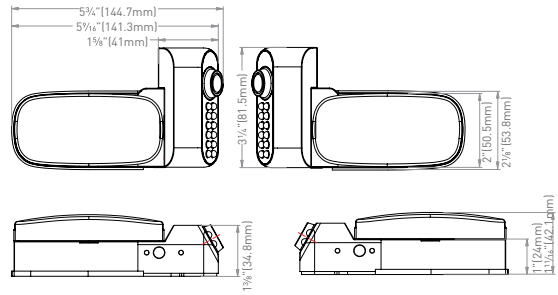

Dimensions/Weight

Individual Packaging Dimensions (W x H x D)	10.63 x 11.42 x 3.78"
Net weight (lbs/kgs)	(270 x 290 x 96mm) 3/1.4
Gross weight (lbs/kgs)	4.1/1.9

Master Carton

Quantity per Master Carton	4
Master Carton Dimensions (W x H x D)	12.24 x 22.05 x 8.43"
	(311 x 560 x 214mm)
Master Carton Gross Weight (lbs/kg)	16.5/7.5

Side Camera With Marker Light (left/right)

- CMOS 65° VIEW ANGLE
- INFRARED NIGHT VISION
- CAMERA RESOLUTION
- INTELLIGENT IR CUT FILTER
- OPTIONAL BUILT IN RUNNING LIGHT
- MOTION DETECT
- WATERPROOF IP65

Rear Camera with Marker Light

- CMOS 120° VIEW ANGLE
- INFRARED NIGHT VISION
- CAMERA RESOLUTION
- INTELLIGENT IR CUT FILTER
- MOTION DETECT
- WATERPROOF IP65
- BUILT IN MICROPHONE

Monitor

Side Camera with Marker Light

Rear Camera with Marker Light

Windshield Mount

Interior Table Stand

Interior Wall Mount (Sold Separately)

Part Number	Product
FOS07TAED	

Specifications

Camera

Night Vision Distance	Doorway/Rear: <16ft (5m) Side: <39ft (12m)
CMOS Size	1/3"
Optical Lens	Doorway/Rear: F2.0 Side: F2.5
IR Cut Filter	850nm Automatic
View Angle/Degree	Doorway/Rear: 120° Side: 65°
Working Current (IR ON)	Doorway/ Rear: <400mA@12V Side: <500mA@12V
Working Current (IR OFF)	<250mA@12V
Camera Pixel	720 x 480
Waterproof	IP65