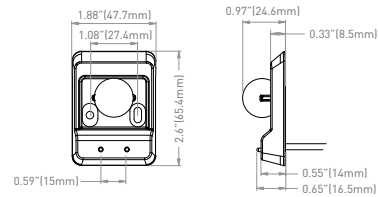

Dimensions/Weight

Individual Packaging Dimensions (W x H x D)	10.63 x 11.42 x 3.78"
Net weight (lbs/kgs)	(270 x 290 x 96mm) 3/1.4
Gross weight (lbs/kgs)	4.1/1.9

Master Carton

Quantity per Master Carton	4
Master Carton Dimensions (W x H x D)	12.24 x 22.05 x 8.43"
	(311 x 560 x 214mm)
Master Carton Gross Weight (lbs/kg)	16.5/7.5

Rear Camera with Marker Light

Windshield Mount

Interior Table Stand

Interior Wall Mount (Sold Separately)

Part Number	Product
FOS07TAED	

Specifications

Camera

Night Vision Distance	Doorway/Rear: <16ft (5m) Side: <39ft (12m)
CMOS Size	1/3"
Optical Lens	Doorway/Rear: F2.0 Side: F2.5
IR Cut Filter	850nm Automatic
View Angle/Degree	Doorway/Rear: 120° Side: 65°
Working Current (IR ON)	Doorway/ Rear: <400mA@12V Side: <500mA@12V
Working Current (IR OFF)	<250mA@12V
Camera Pixel	720 x 480
Waterproof	IP65