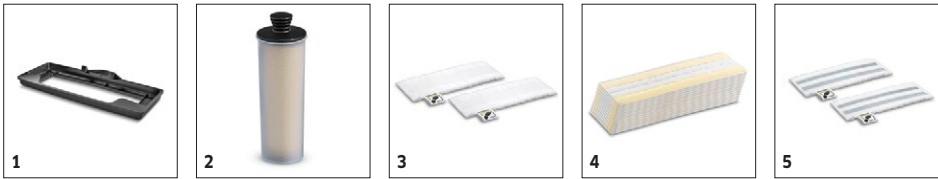

■ Permanently fillable tank for long periods of use

Technical data

Order Number	1.513-301.0	
EAN code	4054278351414	
Cleaning performance per tank filling (approx.)	m ²	ca. 60
Heating output	W	1600
Cable length	m	5
Heating time	min.	0,5
Tank capacity	l	0,5
Current type	Ph / V / Hz	1 / 220-240 / 50-60
Weight without accessories	kg	3,1
Dimensions (L x W x H)	mm	314 × 207 × 1185

SC 3 UPRIGHT EASYFIX 1.513-301.0

		Order Number	Quantity				Price	Description	
Nozzles									
Carpet Glider	1	2.863-269.0	1 piece(s)					The Kärcher Carpet Glider expands the application area of Kärcher EasyFix steam cleaners, as it refreshes and straightens carpets and rugs, giving them a new lease of life.	■
Miscellaneous									
Cartridge special accessories	2	2.863-018.0							■
Sets of cloths									
EasyFix Cloth Set - Floor tool	3	2.863-259.0	2 piece(s)						□
15 x SC Disposable Cloth EasyFix	4	2.863-299.0	15 piece(s)					15 x EasyFix disposable cloths are the simpler, more hygienic cleaning solution, cleaning up to 30m ² . Once finished the cloths can simply be removed and disposed of in the household rubbish.	□
Microfibre floor cloths abrasive 2-er Se	5	2.863-309.0	2 piece(s)						□