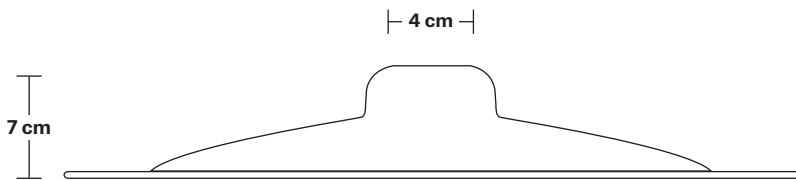

DIMENSIONS

Shade Diameter: 38 cm / 15"

Shade Height (no holder): 7 cm / 2.8"

Holder Diameter: 6 cm / 2.5"

Holder Height: 11 cm / 4.3"

Ceiling Rose Diameter: 12 cm / 4.9"

Ceiling Rose Height: 2 cm / 0.8"

INDUSTVILLE

Ceiling rose: Pewter.

DIMENSIONS

Bulb Holder Diameter: 6 cm / 2.5"

Bulb Holder Height: 11 cm / 4.3"

Ceiling Rose height: 12 cm / 4.9"

Full Drop: 113 cm / 44.5"

Brooklyn Chain Cord Set ES E27 Bulb Holder

Product Code: BR-CS

Ceiling rose: Pewter.

DIMENSIONS

Bulb Holder Diameter: 9 cm / 3.5"

Bulb Holder Height: 10 cm / 3.9"

Ceiling Rose Diameter: 12 cm / 4.7"

Ceiling Rose Height: 2.5 cm / 1"

Full Drop: 115 cm / 45.3"

Flat- 15 Inch - Shade Only

Product Code: F15-SO

H: 7 cm x W: 38 cm x D: 38 cm

SPECIFICATIONS

We meet all UK and EU lighting and safety regulations.

Our products are hand finished to ensure an authentic vintage look and therefore they may vary slightly from those shown in the images.