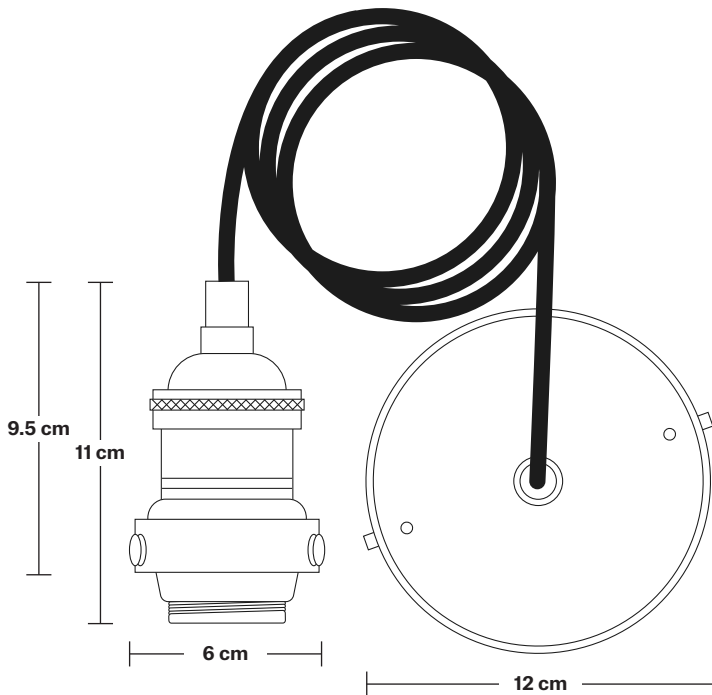

Bulb required: Standard screw (E27) fitting, max 40W.

Shade weight: 0.9 kg | **Holder weight:** 0.5 kg

Maximum weight: 1.4 kg

INFORMATION

Finishes: Brass, Pewter and Copper.

Ready to be installed, installation required.

DIMENSIONS

Shade Diameter: 38 cm / 15"

Shade Height (no holder): 7 cm / 2.8"

Holder Diameter: 6 cm / 2.5"

Holder Height: 11 cm / 4.3"

Ceiling Rose Diameter: 12 cm / 4.9"

Ceiling Rose Height: 2 cm / 0.8"

INDUSTVILLE

Brooklyn Cord Set ES E27 Bulb Holder

Product Code: BR-CS

H: 113 cm x W: 12 cm x D: 12 cm

SPECIFICATIONS

We meet all UK and EU lighting and safety regulations.

Our products are hand finished to ensure an authentic vintage look and therefore they may vary slightly from those shown in the images.

Ceiling rose: Pewter.

DIMENSIONS

Bulb Holder Diameter: 6 cm / 2.5"

Bulb Holder Height: 11 cm / 4.3"

Ceiling Rose height: 12 cm / 4.9"

Full Drop: 113 cm / 44.5"

Brooklyn Chain Cord Set ES E27 Bulb Holder

Product Code: BR-CS