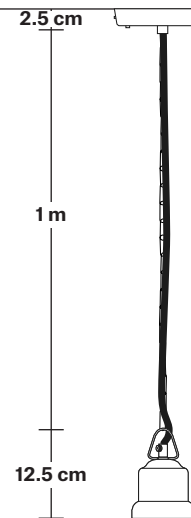

DIMENSIONS

Shade Diameter: 38 cm / 15"

Shade Height (no holder): 7 cm / 2.8"

Holder Diameter: 6 cm / 2.5"

Holder Height: 11 cm / 4.3"

Ceiling Rose Diameter: 12 cm / 4.9"

Ceiling Rose Height: 2 cm / 0.8"

INDUSTVILLE

Ceiling rose: Pewter.

DIMENSIONS

Bulb Holder Diameter: 6 cm / 2.5"

Bulb Holder Height: 11 cm / 4.3"

Ceiling Rose height: 12 cm / 4.9"

Full Drop: 113 cm / 44.5"

Brooklyn Chain Cord Set ES E27 Bulb Holder

Product Code: BR-CS

H: 115 cm x W: 12 cm x D: 12 cm

SPECIFICATIONS

We meet all UK and EU lighting and safety regulations.

Our products are hand finished to ensure an authentic vintage look and therefore they may vary slightly from those shown in the images.

Ceiling rose: Pewter.

DIMENSIONS

Bulb Holder Diameter: 9 cm / 3.5"

Bulb Holder Height: 10 cm / 3.9"

Ceiling Rose Diameter: 12 cm / 4.7"

Ceiling Rose Height: 2.5 cm / 1"

Full Drop: 115 cm / 45.3"

Flat- 15 Inch - Shade Only