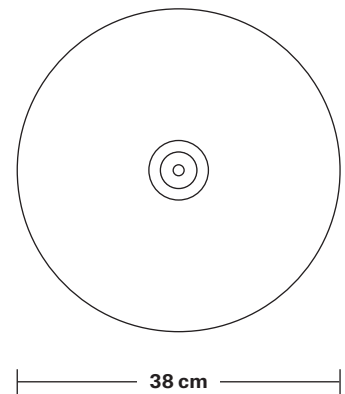

DIMENSIONS

Shade Diameter: 38 cm / 15"

Shade Height (no holder): 7 cm / 2.8"

Holder Diameter: 6 cm / 2.5"

Holder Height: 11 cm / 4.3"

Ceiling Rose Diameter: 12 cm / 4.9"

Ceiling Rose Height: 2 cm / 0.8"

INDUSTVILLE

Ceiling rose: Pewter.

DIMENSIONS

Bulb Holder Diameter: 6 cm / 2.5"

Bulb Holder Height: 11 cm / 4.3"

Ceiling Rose height: 12 cm / 4.9"

Full Drop: 113 cm / 44.5"

Brooklyn Chain Cord Set ES E27 Bulb Holder

Product Code: BR-CS

Ceiling rose: Pewter.

DIMENSIONS

Bulb Holder Diameter: 9 cm / 3.5"

Bulb Holder Height: 10 cm / 3.9"

Ceiling Rose Diameter: 12 cm / 4.7"

Ceiling Rose Height: 2.5 cm / 1"

Full Drop: 115 cm / 45.3"

Flat- 15 Inch - Shade Only

Product Code: F15-SO

H: 7 cm x W: 38 cm x D: 38 cm

SPECIFICATIONS

We meet all UK and EU lighting and safety regulations.

Our products are hand finished to ensure an authentic vintage look and therefore they may vary slightly from those shown in the images.