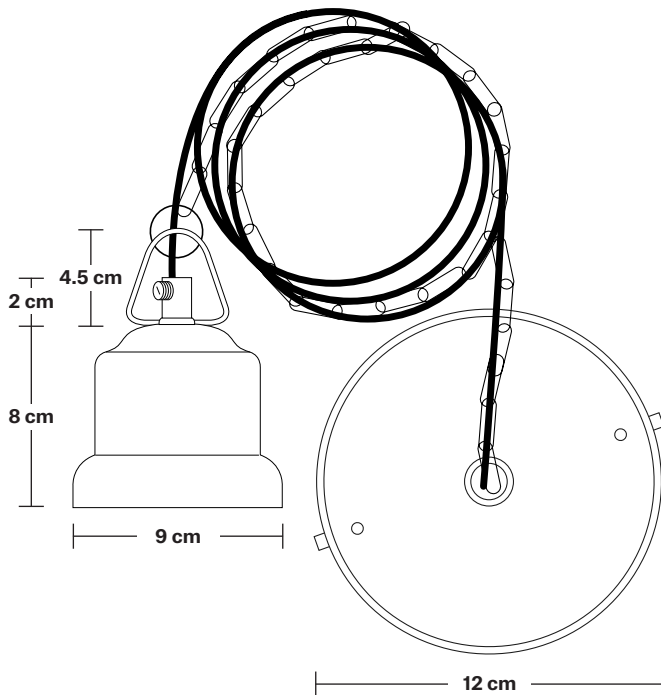

DIMENSIONS

Shade Diameter: 38 cm / 15"

Shade Height (no holder): 7 cm / 2.8"

Holder Diameter: 6 cm / 2.5"

Holder Height: 11 cm / 4.3"

Ceiling Rose Diameter: 12 cm / 4.9"

Ceiling Rose Height: 2 cm / 0.8"

INDUSTVILLE

Brooklyn Cord Set ES E27 Bulb Holder

Product Code: BR-CS

H: 113 cm x W: 12 cm x D: 12 cm

SPECIFICATIONS

We meet all UK and EU lighting and safety regulations.

Our products are hand finished to ensure an authentic vintage look and therefore they may vary slightly from those shown in the images.

Ceiling rose: Pewter.

DIMENSIONS

Bulb Holder Diameter: 6 cm / 2.5"

Bulb Holder Height: 11 cm / 4.3"

Ceiling Rose height: 12 cm / 4.9"

Full Drop: 113 cm / 44.5"

Brooklyn Chain Cord Set ES E27 Bulb Holder

Product Code: BR-CS

H: 115 cm x W: 12 cm x D: 12 cm

SPECIFICATIONS

We meet all UK and EU lighting and safety regulations.

Our products are hand finished to ensure an authentic vintage look and therefore they may vary slightly from those shown in the images.