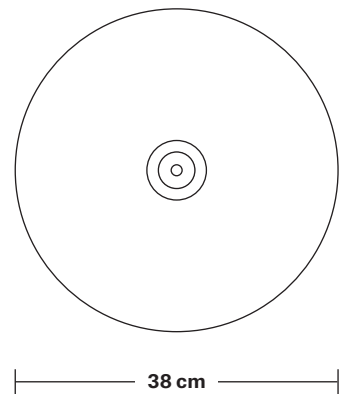

Brooklyn Flat Pendant- 15 Inch

Product Code: BR-FP15

H: 16.5 cm x W: 38 cm x D: 38 cm

SPECIFICATIONS

We meet all UK and EU lighting and safety regulations.

Our products are hand finished to ensure an authentic vintage look and therefore they may vary slightly from those shown in the images.

Bulb required: Standard screw (E27) fitting, max 40W.

Shade weight: 0.9 kg | **Holder weight:** 0.5 kg

Maximum weight: 1.4 kg

INFORMATION

Finishes: Brass, Pewter and Copper.

Ready to be installed, installation required.

DIMENSIONS

Shade Diameter: 38 cm / 15"

Shade Height (no holder): 7 cm / 2.8"

Holder Diameter: 6 cm / 2.5"

Holder Height: 11 cm / 4.3"

Ceiling Rose Diameter: 12 cm / 4.9"

Ceiling Rose Height: 2 cm / 0.8"

INDUSTVILLE

H: 115 cm x W: 12 cm x D: 12 cm

SPECIFICATIONS

We meet all UK and EU lighting and safety regulations.

Our products are hand finished to ensure an authentic vintage look and therefore they may vary slightly from those shown in the images.