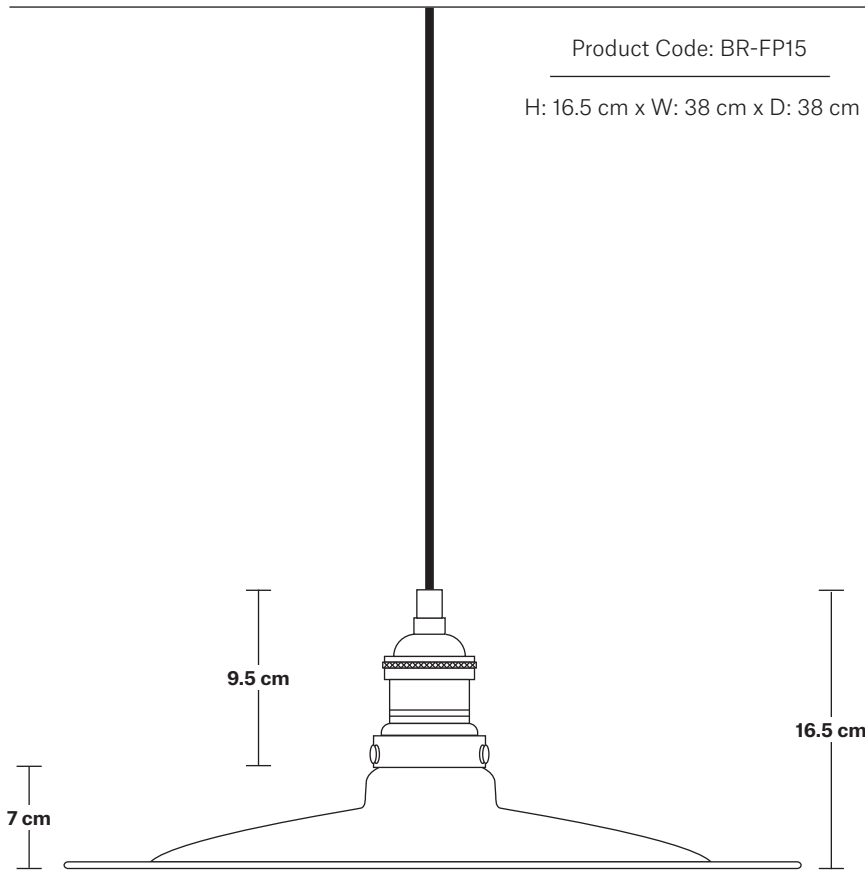

Brooklyn Flat Pendant- 15 Inch

Product Code: BR-FP15

H: 16.5 cm x W: 38 cm x D: 38 cm

SPECIFICATIONS

We meet all UK and EU lighting and safety regulations.

Our products are hand finished to ensure an authentic vintage look and therefore they may vary slightly from those shown in the images.

Bulb required: Standard screw (E27) fitting, max 40W.

Shade weight: 0.9 kg | **Holder weight:** 0.5 kg

Maximum weight: 1.4 kg

INFORMATION

Finishes: Brass, Pewter and Copper.

Ready to be installed, installation required.

DIMENSIONS

Shade Diameter: 38 cm / 15"

Shade Height (no holder): 7 cm / 2.8"

Holder Diameter: 6 cm / 2.5"

Holder Height: 11 cm / 4.3"

Ceiling Rose Diameter: 12 cm / 4.9"

Ceiling Rose Height: 2 cm / 0.8"

INDUSTVILLE

Brooklyn Cord Set ES E27 Bulb Holder

Product Code: BR-CS

H: 113 cm x W: 12 cm x D: 12 cm

SPECIFICATIONS

We meet all UK and EU lighting and safety regulations.

Our products are hand finished to ensure an authentic vintage look and therefore they may vary slightly from those shown in the images.