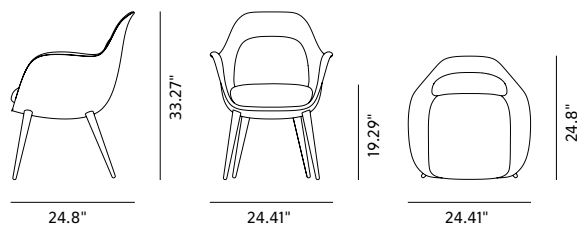

## Swoon Chair Wood base

By Space Copenhagen, 2019

Starting at LIST \$2,140

<b>Model</b>	1777 - Swoon Chair Wood Base
<b>About</b>	The Swoon Chair is the smallest upright version of Swoon, is a size that's even more compact. With its singular shell merging the armrests, seat and back, in addition to the supportive, soft cushions and choice of solid wood, you have a subtle, sculptural chair that can easily be personalised for more interiors, such as restaurants, executive offices, meeting rooms and private residences.
<b>Product group</b>	Chairs & stools
<b>Measurements</b>	24.41" W x 24.8" D x 33.27" H Seat: 19.29" H
<b>Weight</b>	12,6 kg
<b>Materials</b>	Legs of solid wood mounted directly into the body of the chair with metal thread. Upholstered body made of high pressure PUR-foam enforced with steel frame. Seat and back cushion of low emission foam. Back cushion mounted on plywood pad and mounted directly into the chair frame. Seat cushion of moulded low emission foam. Seat cushion can be removed for cleaning. Other parts of the upholstery is not removable. It is not possible to combine more fabrics/leathers in the different upholstered parts.
<b>Guarantee</b>	Fredericia Furniture A/S offers a five-year guarantee against manufacturing defects in standard products (materials and construction). Wear and damage to covers, surface treatment, inappropriate use and the like are not covered by the warranty.
<b>Download</b>	Download images, architect files at our partner portal on <a href="http://www.fredericia.com">www.fredericia.com</a>

### Drawing