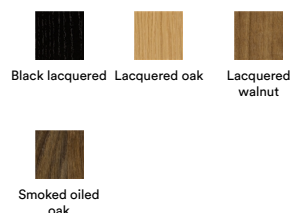

Colours

FRAME FINISH

Upholstery according to current price list.

Fredericia