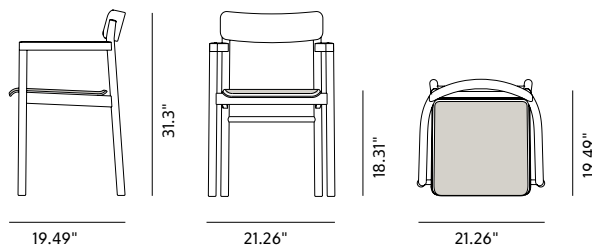

WOOD

Upholstery according to current price list.