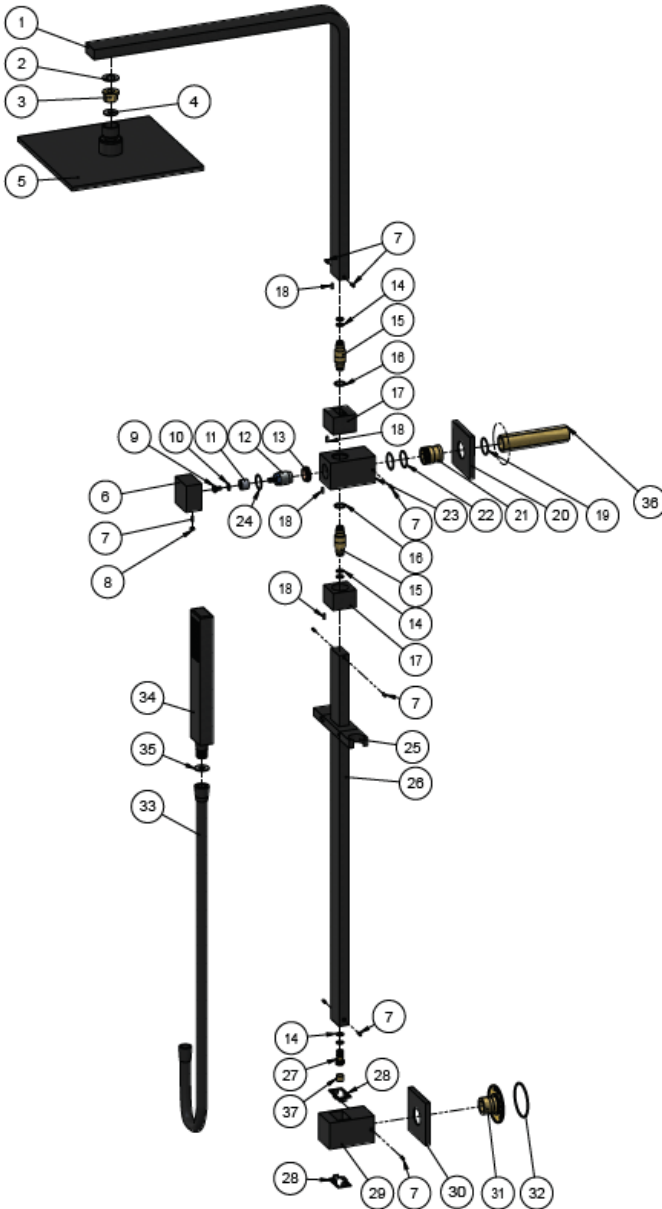

MZ0202

SQUARE SHOWER RAIL SET

meir®

EXPLODED VIEW

No	Part Name
1	Spout
2	Washer
3	Connector
4	Flow Controller
5	Shower Rose
6	Diverter Handle
7	Screw
8	Decor Button
9	Screw
10	Washer
11	Connector
12	Diverter Cartridge
13	Nut
14	O-ring
15	Connector
16	O-ring
17	Spout
18	Screw
19	O-ring
20	Base
21	Inlet Base
22	O-ring
23	Body
24	Wearing Ring
25	Bracket
26	Pipe
27	Connector
28	Protection Sleeve
29	Fixed Base
30	Base
31	Fixing Base
32	O-ring
33	Shower Hose
34	Hand Shower
35	Flow Controller
36	Threaded adapter
37	Check Valve