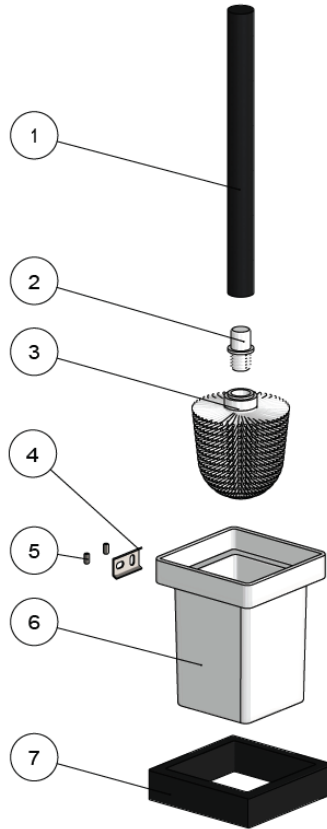

MTO01 SQUARE TOILET BRUSH

meir®

FEATURES

- Refer to the Meir website for warranty terms & conditions, and available finishes
- Box Weight 1.1 kg

CARE

- Do not install tapware using any form of acetone silicones.
- Do not apply physical items (such as tools) directly to product.
- Never use house-hold or commercial detergents, citrus based cleaners, or abrasive cleaners.
- Clean using a mild washing soap solution rinsed, and dry with a soft cloth.
- Check for any product defects before installation.
- Refer to the installation manual for correct installation.

EXPLODED VIEW

No.	Part Name
1	Pipe
2	Screw
3	Brush
4	Bracket
5	Grub Screw
6	Glass Bowl
7	Holder

SPECIFICATIONS