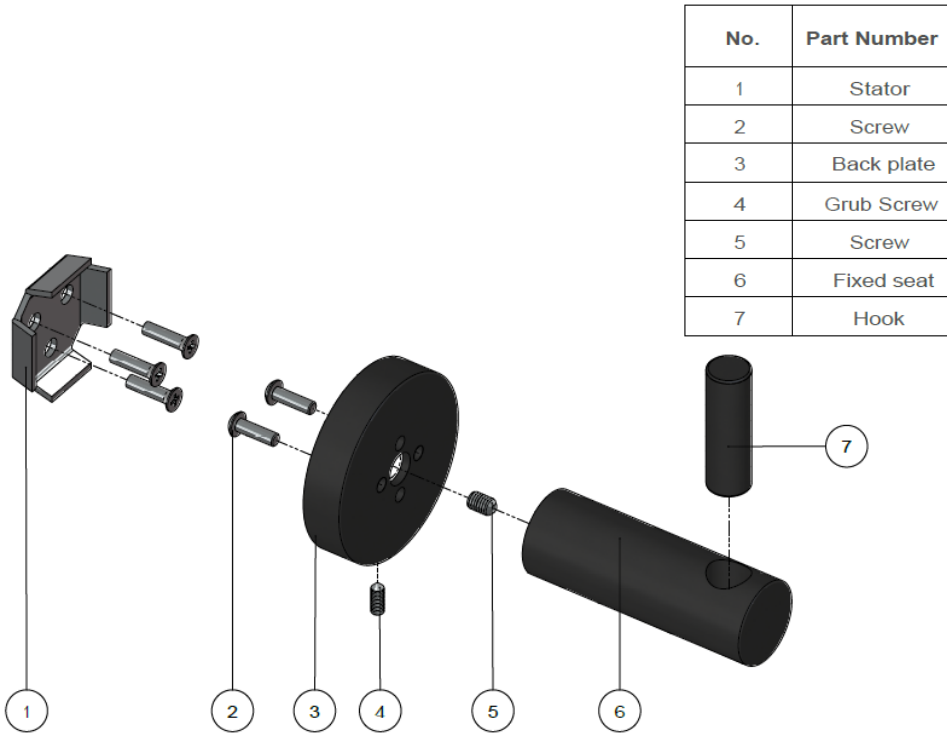

MR03-R

ROUND ROBE HOOK

meir®

EXPLODED VIEW

CARE

- Do not install tapware using any form of acetone silicones.
- Do not apply physical items (such as tools) directly to product.
- Never use house-hold or commercial detergents, citrus based cleaners, or abrasive cleaners.
- Clean using a mild washing soap solution rinsed, and dry with a soft cloth.
- Check for any product defects before installation.
- Refer to the installation manual for correct installation.

FEATURES

- Refer to the Meir website for warranty terms & conditions, and available finishes.
- Solid brass construction
- Box Weight 0.3 kg

SPECIFICATIONS