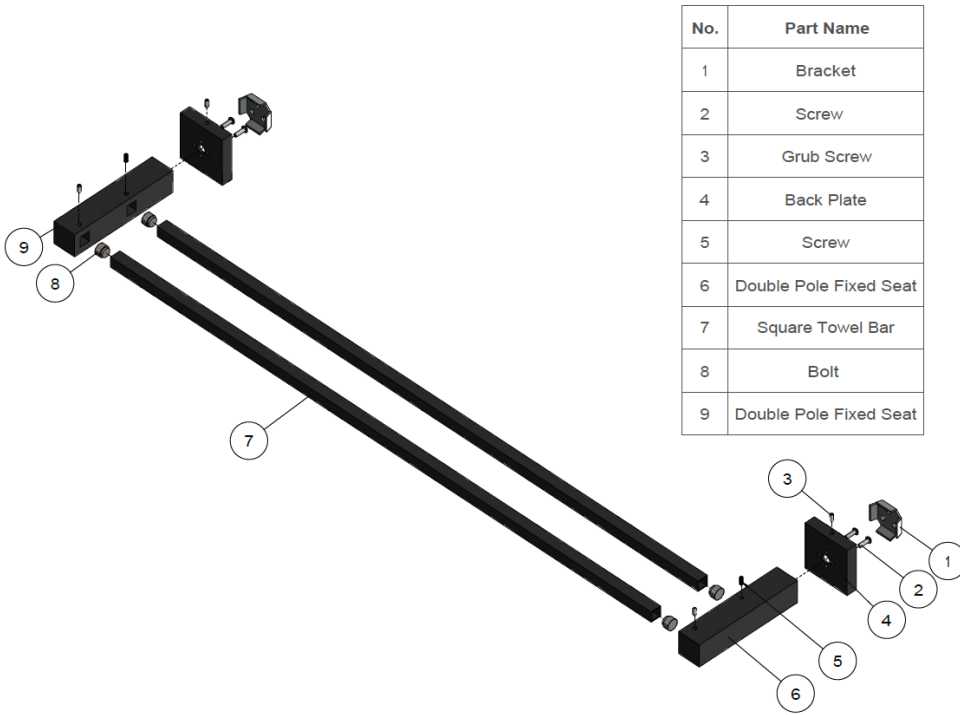

MR01

SQUARE DOUBLE RAIL

meir®

EXPLODED VIEW

No.	Part Name
1	Bracket
2	Screw
3	Grub Screw
4	Back Plate
5	Screw
6	Double Pole Fixed Seat
7	Square Towel Bar
8	Bolt
9	Double Pole Fixed Seat

CARE

- Do not install tapware using any form of acetone silicones.
- Do not apply physical items (such as tools) directly to product.
- Never use house-hold or commercial detergents, citrus based cleaners, or abrasive cleaners.
- Clean using a mild washing soap solution rinsed, and dry with a soft cloth.
- Check for any product defects before installation.
- Refer to the installation manual for correct installation.

FEATURES

- Refer to the Meir website for warranty terms & conditions, and available finishes.
- Solid brass construction
- Box Weight 1.2 kg

SPECIFICATIONS