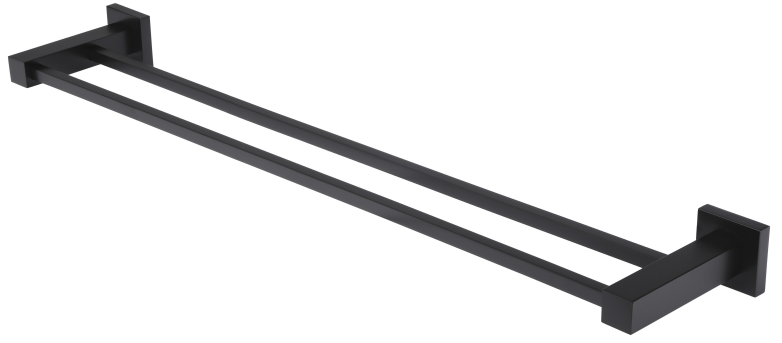

MR01

SQUARE DOUBLE RAIL

meir®

EXPLODED VIEW

No.	Part Name
1	Bracket
2	Screw
3	Grub Screw
4	Back Plate
5	Screw
6	Double Pole Fixed Seat
7	Square Towel Bar
8	Bolt
9	Double Pole Fixed Seat

CARE

- Do not install tapware using any form of acetone silicones.
- Do not apply physical items (such as tools) directly to product.
- Never use house-hold or commercial detergents, citrus based cleaners, or abrasive cleaners.
- Clean using a mild washing soap solution rinsed, and dry with a soft cloth.
- Check for any product defects before installation.
- Refer to the installation manual for correct installation.

FEATURES

- Refer to the Meir website for warranty terms & conditions, and available finishes.
- Solid brass construction
- Box Weight 1.2 kg

SPECIFICATIONS