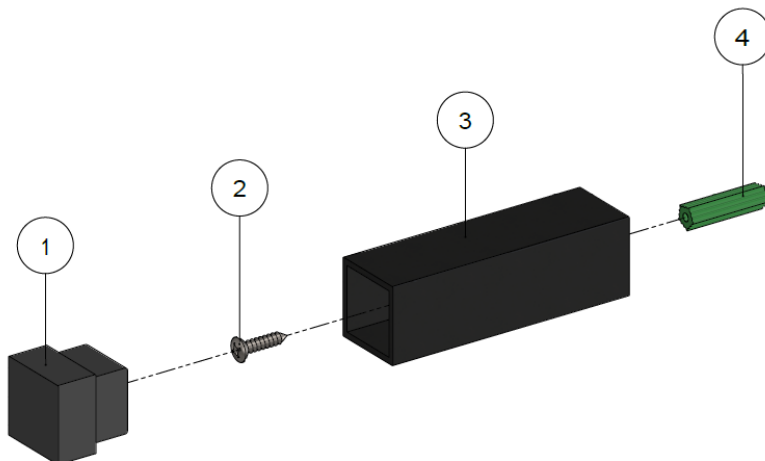

EXPLODED VIEW

No.	Part Name
1	Rubber Stopper
2	Screw
3	Body
4	Nylon Wall Plug