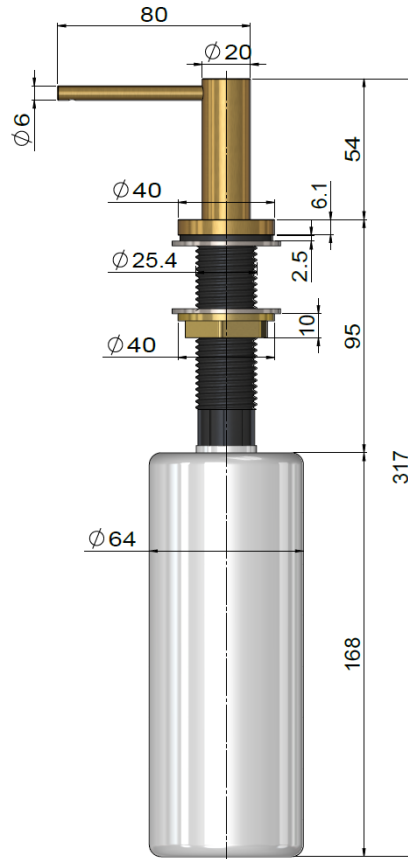

SPECIFICATIONS