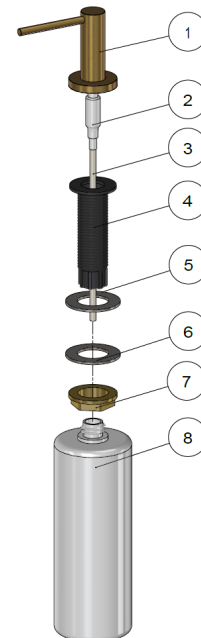

## FEATURES

- Refer to the Meir website for warranty terms & conditions, and available finishes.
- Electroplated tiger bronze colour.
- Solid stainless steel pump
- Box Weight 0.23 kg

## SPECIFICATIONS

## EXPLODED VIEW

No.	Part Name
1	Dispenser
2	Pump
3	Pump Tube
4	Threaded Flange
5	Washer
6	Washer
7	Locknut
8	Bottle