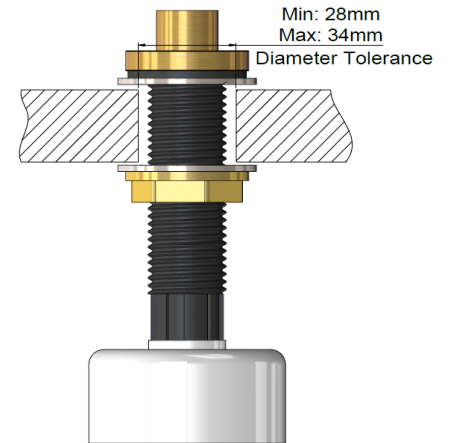

## FEATURES

- Refer to the Meir website for warranty terms & conditions, and available finishes.
- Electroplated tiger bronze colour.
- Solid stainless steel pump
- Box Weight 0.23 kg

## EXPLODED VIEW

No.	Part Name
1	Dispenser
2	Pump
3	Pump Tube
4	Threaded Flange
5	Washer
6	Washer
7	Locknut
8	Bottle