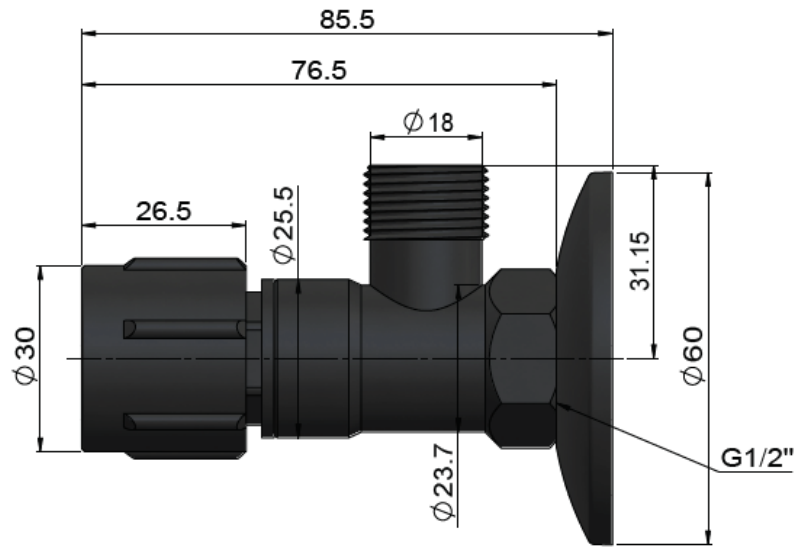

SPECIFICATIONS