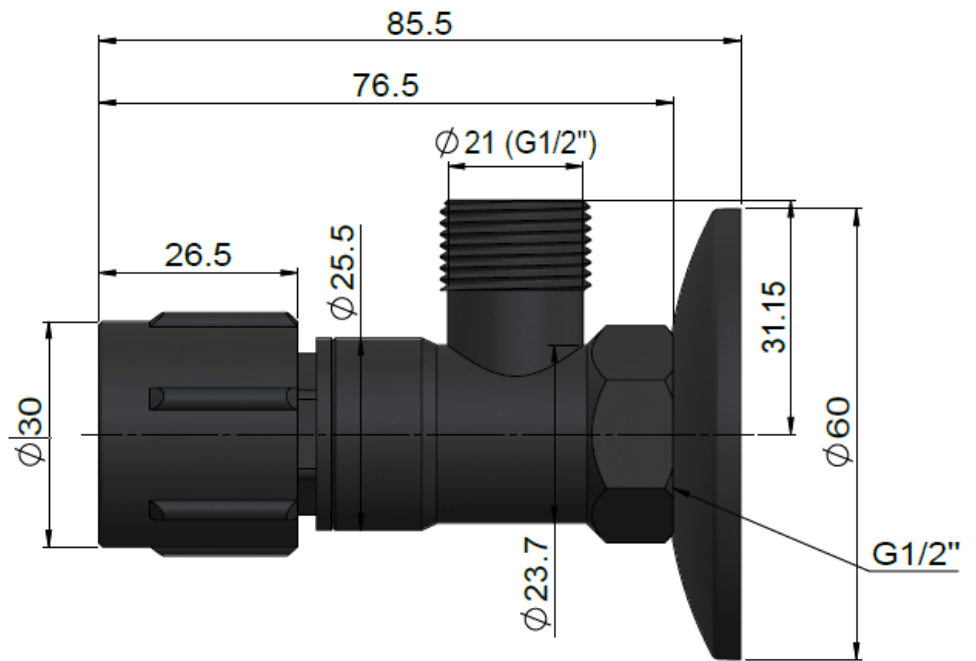

MP11P

ROUND MINI STOP TAP

meir®

FEATURES

- Refer to the Meir website for warranty terms & conditions, and available finishes.
- Unrestricted Flow rate
- Solid brass construction
- Box Weight 0.6 kg

CARE

- Do not install tapware using any form of acetone silicones.
- Do not apply physical items (such as tools) directly to product.
- Never use house-hold or commercial detergents, citrus based cleaners, or abrasive cleaners.
- Clean using a mild washing soap solution rinsed, and dry with a soft cloth.
- Check for any product defects before installation.
- Refer to the installation manual for correct installation.

SPECIFICATIONS

CREDENTIALS

- WaterMark AS/NZS 3718:2005

EXPLODED VIEW