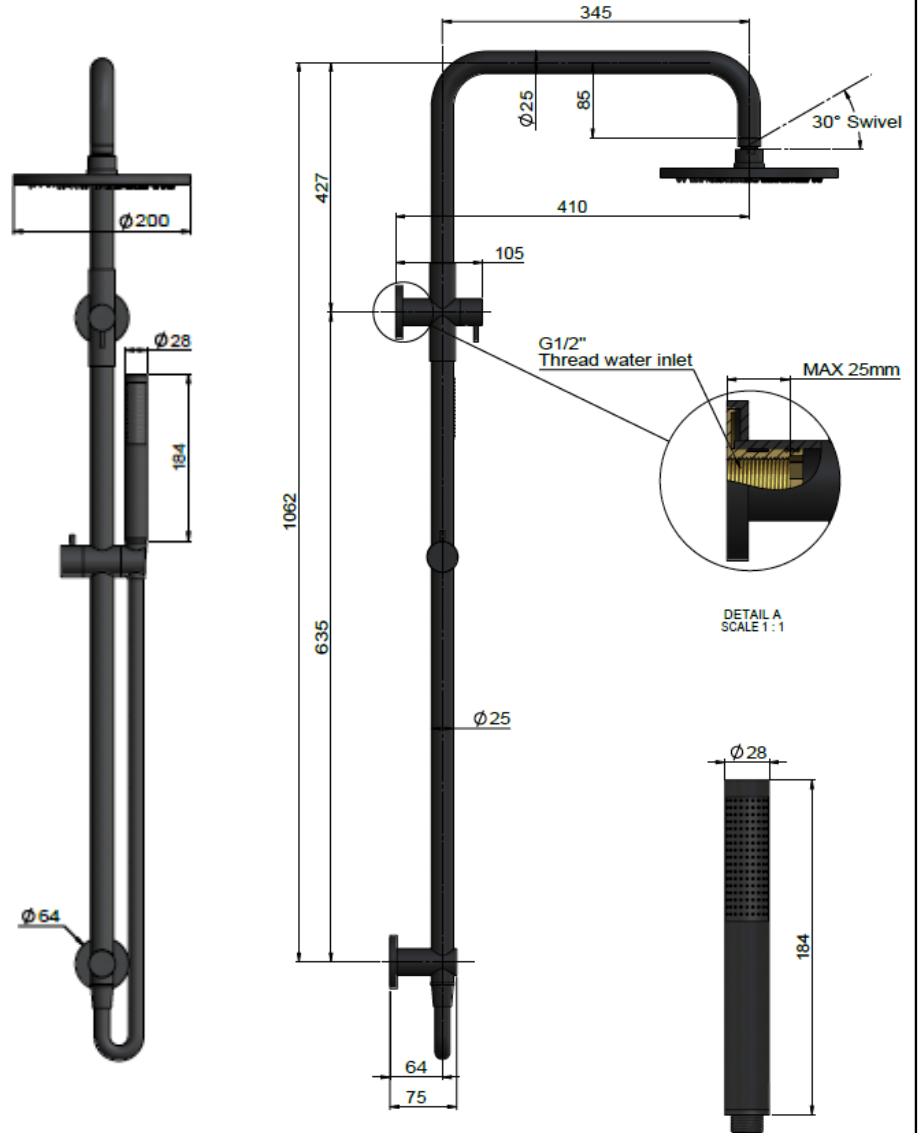

MZ0704-R

SHOWER RAIL SET

meir®

MATTE BLACK
MZ0704-R

CHROME
MZ0704-R-C

CHAMPAGNE
MZ0704-R-CH

**TIGER
BRONZE**
MZ0704-R-BB

**BRUSHED
NICKEL**
MZ0704-R
-PVDBN

**AVAILABLE
FINISHES**

FEATURES

- 10 Year warranty
- Flow rate 9 L p/m
- European components and cartridge
- Solid brass construction
- Box Weight 5.5 kg
- 68mm long 1/2" threaded adapter included

CARE

- Do not install tapware using any form of acetone silicones.
- Do not apply physical items (such as tools) directly to product.
- Never use house-hold or commercial detergents, citrus based cleaners, or abrasive cleaners.
- Clean using a mild washing soap solution rinsed, and dry with a soft cloth.
- Check for any product defects before installation.
- Refer to the installation manual for correct installation.

CREDENTIALS

- Watermark AS/NZS3718WMKA25013
- Wels Rated 3 Star

SPECIFICATIONS

FLOW RATE GRAPH

TOLERANCES

MAX
25mm

DETAIL A

MZ0704-R

SHOWER RAIL SET

meir®

EXPLODED VIEW

No.	Part Name
1	Pipe
2	O-ring
3	Plastic Protection Ring
4	Retaining Bracket
5	Screw
6	Cover
7	Fixed Base
8	O-ring
9	Pipe
10	Sliding Bracket
11	O-ring
12	Connector
13	Threaded Adapter
14	Water Inlet Connector
15	O-Ring
16	Cover
17	Body
18	O-Ring
19	Connector
20	Diverter Cartridge
21	Nut
22	Connector
23	Washer
24	Screw
25	Handle Pin Lever
26	Screw
27	Handle
28	Shower Hose
29	Handle Shower
30	Shower Rose
31	Flow Controller
32	Wearing Ring
33	Check Valve