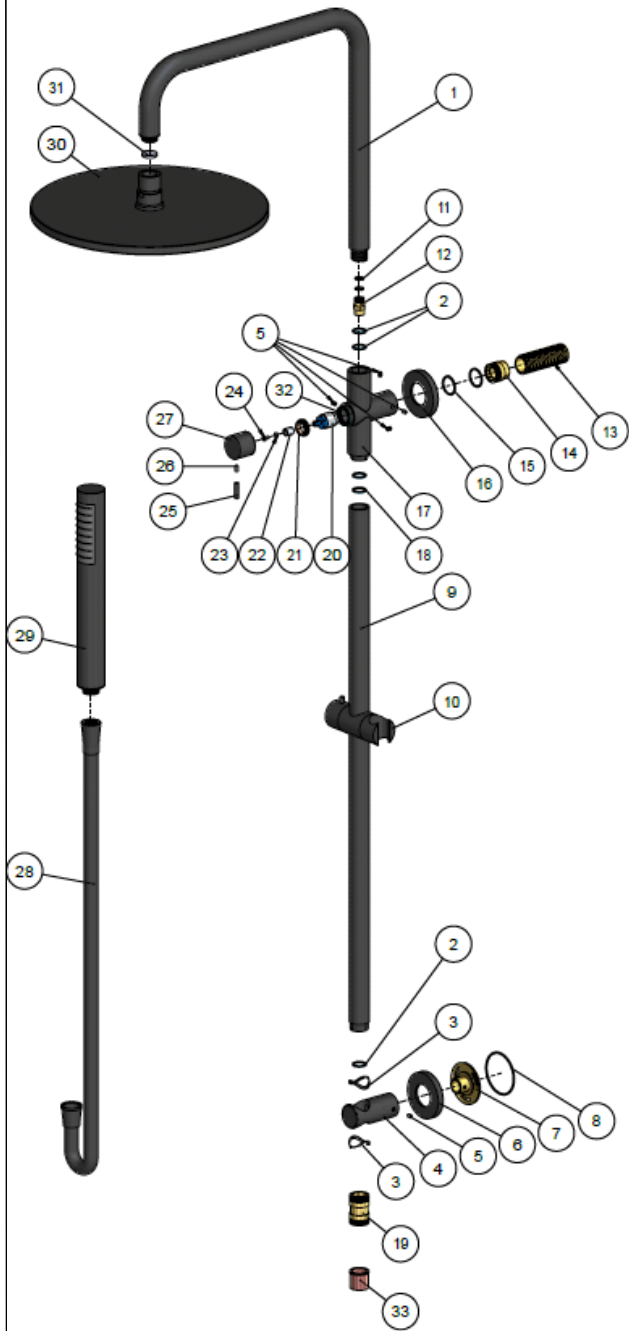

MZ0704-R

SHOWER RAIL SET

meir®

MATTE BLACK
MZ0704-R

CHROME
MZ0704-R-C

CHAMPAGNE
MZ0704-R-CH

**TIGER
BRONZE**
MZ0704-R-BB

**BRUSHED
NICKEL**
MZ0704-R
-PVDBN

**AVAILABLE
FINISHES**

FEATURES

- 10 Year warranty
- Flow rate 9 L p/m
- European components and cartridge
- Solid brass construction
- Box Weight 5.5 kg
- 68mm long 1/2" threaded adapter included

CARE

- Do not install tapware using any form of acetone silicones.
- Do not apply physical items (such as tools) directly to product.
- Never use house-hold or commercial detergents, citrus based cleaners, or abrasive cleaners.
- Clean using a mild washing soap solution rinsed, and dry with a soft cloth.
- Check for any product defects before installation.
- Refer to the installation manual for correct installation.

CREDENTIALS

- Watermark AS/NZS3718WMKA25013
- Wels Rated 3 Star

SPECIFICATIONS

FLOW RATE GRAPH

TOLERANCES

MAX
25mm

DETAIL A

MZ0704-R

SHOWER RAIL SET

meir®

EXPLODED VIEW

No.	Part Name
1	Pipe
2	O-ring
3	Plastic Protection Ring
4	Retaining Bracket
5	Screw
6	Cover
7	Fixed Base
8	O-ring
9	Pipe
10	Sliding Bracket
11	O-ring
12	Connector
13	Threaded Adapter
14	Water Inlet Connector
15	O-Ring
16	Cover
17	Body
18	O-Ring
19	Connector
20	Diverter Cartridge
21	Nut
22	Connector
23	Washer
24	Screw
25	Handle Pin Lever
26	Screw
27	Handle
28	Shower Hose
29	Handle Shower
30	Shower Rose
31	Flow Controller
32	Wearing Ring
33	Check Valve