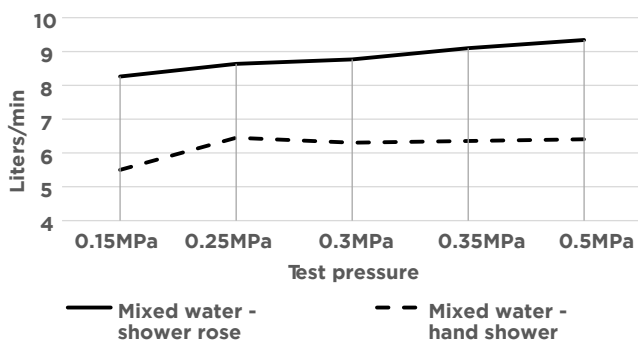

FLOW RATE GRAPH