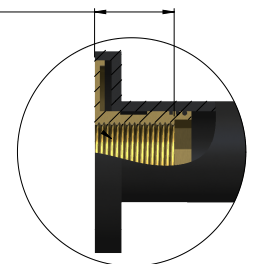

**AVAILABLE
FINISHES**

FEATURES

- 10 Year warranty
- Flow rate 9 L p/m
- European components and cartridge
- Solid brass construction
- Box Weight 5.5 kg
- 68mm long 1/2" threaded adapter included

CARE

- Do not install tapware using any form of acetone silicones.
- Do not apply physical items (such as tools) directly to product.
- Never use house-hold or commercial detergents, citrus based cleaners, or abrasive cleaners.
- Clean using a mild washing soap solution rinsed, and dry with a soft cloth.
- Check for any product defects before installation.
- Refer to the installation manual for correct installation.

CREDENTIALS

- Watermark AS/NZS3718WMKA25013
- Wels Rated 3 Star

SPECIFICATIONS

FLOW RATE GRAPH

TOLERANCES

MAX
25mm

DETAIL A

MZ0704-R

SHOWER RAIL SET

meir®

EXPLODED VIEW

No.	Part Name
1	Pipe
2	O-ring
3	Plastic Protection Ring
4	Retaining Bracket
5	Screw
6	Cover
7	Fixed Base
8	O-ring
9	Pipe
10	Sliding Bracket
11	O-ring
12	Connector
13	Threaded Adapter
14	Water Inlet Connector
15	O-Ring
16	Cover
17	Body
18	O-Ring
19	Connector
20	Diverter Cartridge
21	Nut
22	Connector
23	Washer
24	Screw
25	Handle Pin Lever
26	Screw
27	Handle
28	Shower Hose
29	Handle Shower
30	Shower Rose
31	Flow Controller
32	Wearing Ring
33	Check Valve