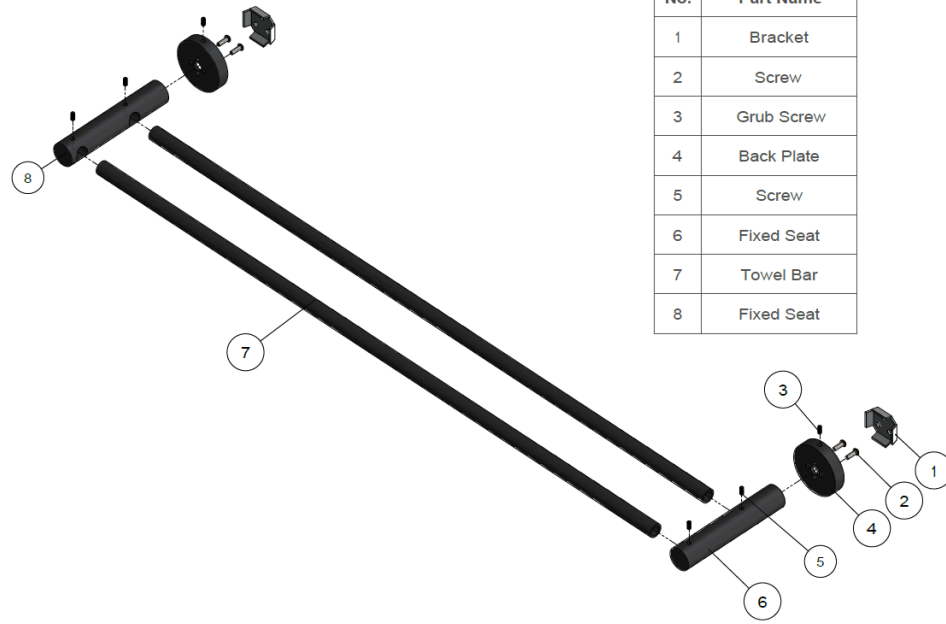

MR01- R

ROUND DOUBLE RAIL

meir®

EXPLODED VIEW

No.	Part Name
1	Bracket
2	Screw
3	Grub Screw
4	Back Plate
5	Screw
6	Fixed Seat
7	Towel Bar
8	Fixed Seat

CARE

- Do not install tapware using any form of acetone silicones.
- Do not apply physical items (such as tools) directly to product.
- Never use house-hold or commercial detergents, citrus based cleaners, or abrasive cleaners.
- Clean using a mild washing soap solution rinsed, and dry with a soft cloth.
- Check for any product defects before installation.
- Refer to the installation manual for correct installation.

FEATURES

- Refer to the Meir website for warranty terms & conditions, and available finishes (excluding chrome)
- Solid brass construction
- Box Weight 0.9 kg

SPECIFICATIONS