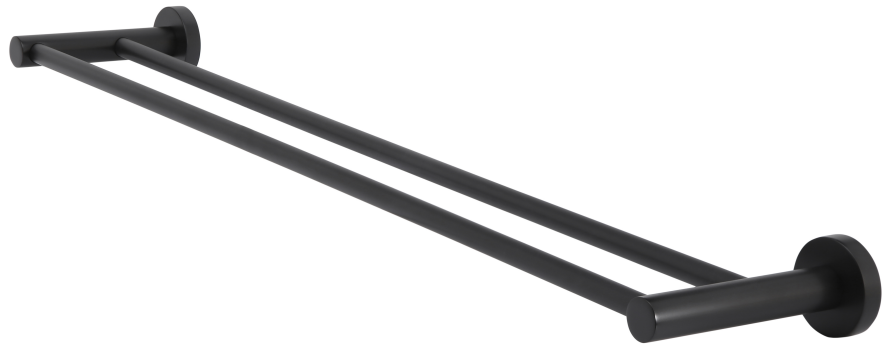

MR01- R

ROUND DOUBLE RAIL

meir®

EXPLODED VIEW

No.	Part Name
1	Bracket
2	Screw
3	Grub Screw
4	Back Plate
5	Screw
6	Fixed Seat
7	Towel Bar
8	Fixed Seat

CARE

- Do not install tapware using any form of acetone silicones.
- Do not apply physical items (such as tools) directly to product.
- Never use house-hold or commercial detergents, citrus based cleaners, or abrasive cleaners.
- Clean using a mild washing soap solution rinsed, and dry with a soft cloth.
- Check for any product defects before installation.
- Refer to the installation manual for correct installation.

FEATURES

- Refer to the Meir website for warranty terms & conditions, and available finishes (excluding chrome)
- Solid brass construction
- Box Weight 0.9 kg

SPECIFICATIONS