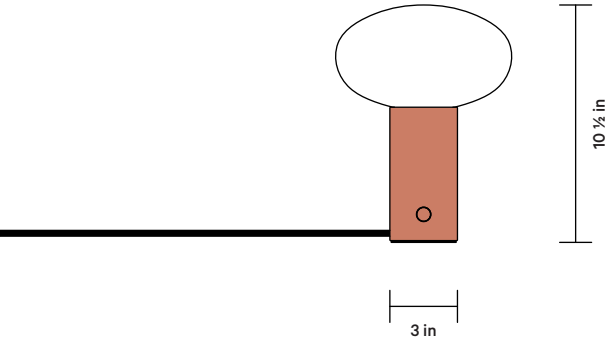

In Common With

FRONT VIEW

TOP VIEW

Each mushroom diffuser is mold-blown by humans, so they're all individuals. While the same size and shape, they are not identical.

### DETAILS

Materials	Steel, Glass
Bulbs Included	E12 / 110 V / 5.0 W / 550 lm / 2700 K Dimmable
Lead Time	2 Weeks
Max Wattage	10 W
Certifications	

### NOTES

1. Comes with 10 feet of black rubber cord.
2. A rotary dimmer switch is built into the base of the light fixture.