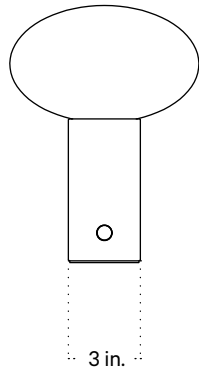

## Technical Specifications

Materials	Steel, glass
Product weight	7.75 lbs
Lead time	3 days
Bulbs included (1)	E12 / 120 V / 5.0 W / 550 lm 2700 K / dimmable
Dimmer	Integrated dimmer switch
Cord length	10 feet
Max wattage	7 W
Certifications	UL listed

## Notes

1. A rotary dimmer switch is located on the base of the fixture.
2. This table lamp comes with a 10-foot black nylon cord; length is not customizable.
3. This fixture is available as a plug-in, hardwired with a switch, or hardwired without a switch.

Updated April 29, 2024

Front View

Top View

Side View

Isometric View

Front View

Top View

Side View

Isometric View