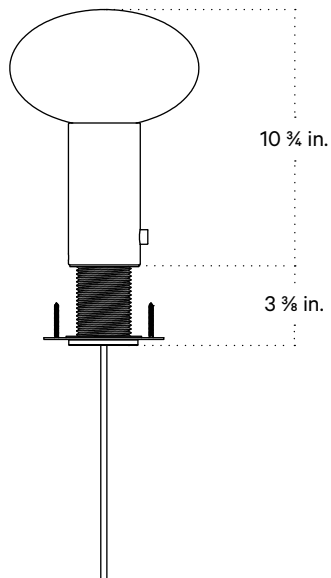

## Technical Specifications

Materials	Steel, glass
Product weight	7.75 lbs
Lead time	3 days
Bulbs included (1)	E12 / 120 V / 5.0 W / 550 lm 2700 K / dimmable
Dimmer	Integrated dimmer switch
Cord length	10 feet
Max wattage	7 W
Certifications	UL listed

## Notes

1. A rotary dimmer switch is located on the base of the fixture.
2. This table lamp comes with a 10-foot black nylon cord; length is not customizable.
3. This fixture is available as a plug-in, hardwired with a switch, or hardwired without a switch.

Updated April 29, 2024

Front View

Top View

Side View

Isometric View

Front View

Top View

Side View

Isometric View