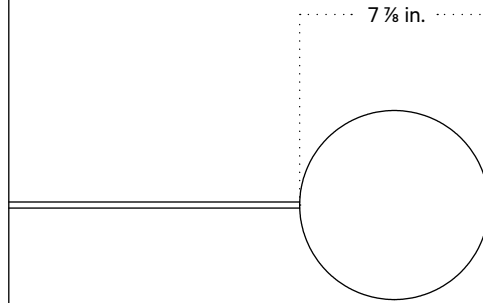

## Technical Specifications

Materials	Steel, glass
Product weight	7.75 lbs
Lead time	3 days
Bulbs included (1)	E12 / 120 V / 5.0 W / 550 lm 2700 K / dimmable
Dimmer	Integrated dimmer switch
Cord length	10 feet
Max wattage	7 W
Certifications	UL listed

## Notes

1. A rotary dimmer switch is located on the base of the fixture.
2. This table lamp comes with a 10-foot black nylon cord; length is not customizable.
3. This fixture is available as a plug-in, hardwired with a switch, or hardwired without a switch.

Updated April 29, 2024

Front View

Top View

Side View

Isometric View

Front View

Top View

Side View

Isometric View