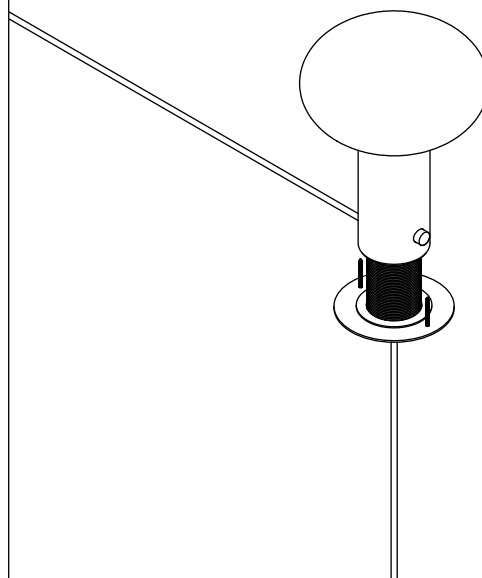

## Technical Specifications

Materials	Steel, glass
Product weight	7.75 lbs
Lead time	3 days
Bulbs included (1)	E12 / 120 V / 5.0 W / 550 lm 2700 K / dimmable
Dimmer	Integrated dimmer switch
Cord length	10 feet
Max wattage	7 W
Certifications	UL listed

## Notes

1. A rotary dimmer switch is located on the base of the fixture.
2. This table lamp comes with a 10-foot black nylon cord; length is not customizable.
3. This fixture is available as a plug-in, hardwired with a switch, or hardwired without a switch.

Updated April 29, 2024

Front View

Top View

Side View

Isometric View

Front View

Top View

Side View

Isometric View