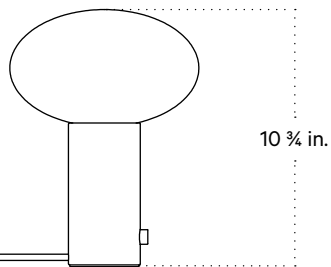

## Technical Specifications

Materials	Steel, glass
Product weight	7.75 lbs
Lead time	3 days
Bulbs included (1)	E12 / 120 V / 5.0 W / 550 lm 2700 K / dimmable
Dimmer	Integrated dimmer switch
Cord length	10 feet
Max wattage	7 W
Certifications	UL listed

## Notes

1. A rotary dimmer switch is located on the base of the fixture.
2. This table lamp comes with a 10-foot black nylon cord; length is not customizable.
3. This fixture is available as a plug-in, hardwired with a switch, or hardwired without a switch.

Updated April 29, 2024

Front View

Top View

Side View

Isometric View

Front View

Top View

Side View

Isometric View