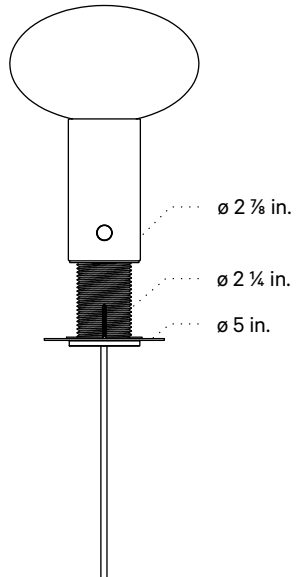

## Technical Specifications

Materials	Steel, glass
Product weight	7.75 lbs
Lead time	3 days
Bulbs included (1)	E12 / 120 V / 5.0 W / 550 lm 2700 K / dimmable
Dimmer	Integrated dimmer switch
Cord length	10 feet
Max wattage	7 W
Certifications	UL listed

## Notes

1. A rotary dimmer switch is located on the base of the fixture.
2. This table lamp comes with a 10-foot black nylon cord; length is not customizable.
3. This fixture is available as a plug-in, hardwired with a switch, or hardwired without a switch.

Updated April 29, 2024

Front View

Top View

Side View

Isometric View

Front View

Top View

Side View

Isometric View