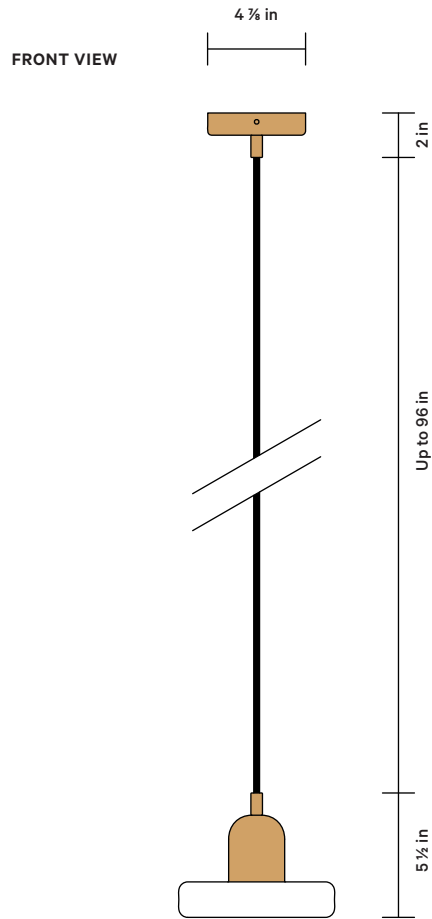

In Common With

BOTTOM VIEW

Puck is a visual vocabulary; if each of the components are letters, the individual fixtures are neighboring words.

DETAILS

Materials	Steel, Brass, Glass
Bulbs Included	E12 / 110 V / 5.0 W / 550 lm / 2700 K Dimmable
Lead Time	2 Weeks
Max Wattage	10 W
Certifications	 

BASE FINISH OPTIONS

- Black
- Bone
- Oxide Red
- Reed Green
- Peach
- Brass
- Patina Brass

NOTES

1. Comes with 8 feet of black or white rubber cord that can be cut to your desired length on-site