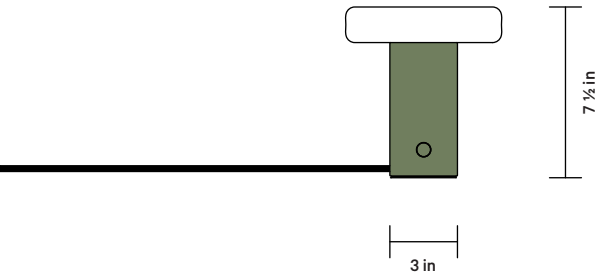

In Common With

FRONT VIEW

TOP VIEW

Puck is a visual vocabulary; if each of the components are letters, the individual fixtures are neighboring words.

DETAILS

Materials	Steel, Glass
Bulbs Included	E12 / 110 V / 5.0 W / 550 lm / 2700 K Dimmable
Lead Time	2 Weeks
Max Wattage	10 W
Certifications	

BASE FINISH OPTIONS

● Black ● Bone ● Oxide Red ● Reed Green ● Peach

NOTES

1. Comes with 10 feet of black rubber cord.
2. A rotary dimmer switch is built into the base of the light fixture.