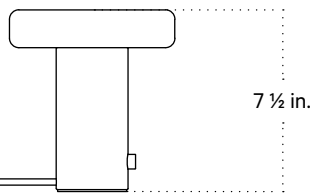

Front View

Top View

Side View

Isometric View