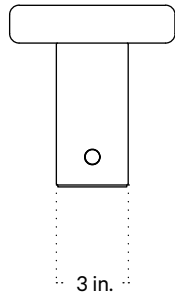

Front View

Top View

Side View

Isometric View