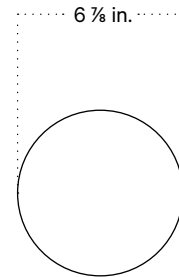

Front View

Top View

Side View

Isometric View