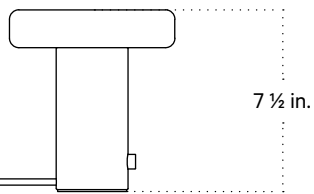

In Common With

Puck Table Lamp
Technical Specifications

Puck Table Lamp

Technical Specifications

Materials	Steel, glass
Product weight	7.75 lbs
Lead time	3 days
Bulbs included (1)	E12 / 110 V / 5.0 W / 550 lm 2700 K / dimmable
Dimmer	Integrated dimmer switch
Cord length	10 feet
Max wattage	7 W
Certifications	UL listed

Notes

1. A rotary dimmer switch is located on the base of the fixture.
2. This table lamp comes with a 10-foot black nylon cord; length is not customizable.

Updated February 24, 2023

Front View

Top View

Side View