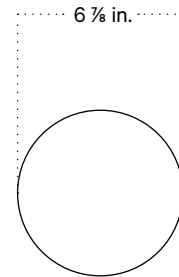

In Common With

Puck Table Lamp
Technical Specifications

Puck Table Lamp

Technical Specifications

Materials	Steel, glass
Product weight	7.75 lbs
Lead time	3 days
Bulbs included (1)	E12 / 110 V / 5.0 W / 550 lm 2700 K / dimmable
Dimmer	Integrated dimmer switch
Cord length	10 feet
Max wattage	7 W
Certifications	UL listed

Notes

1. A rotary dimmer switch is located on the base of the fixture.
2. This table lamp comes with a 10-foot black nylon cord; length is not customizable.

Updated February 24, 2023

Front View

Top View

Side View