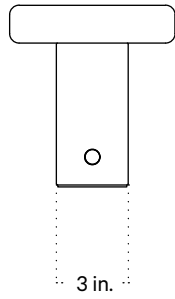

In Common With

Puck Table Lamp
Technical Specifications

Puck Table Lamp

Technical Specifications

Materials	Steel, glass
Product weight	7.75 lbs
Lead time	3 days
Bulbs included (1)	E12 / 110 V / 5.0 W / 550 lm 2700 K / dimmable
Dimmer	Integrated dimmer switch
Cord length	10 feet
Max wattage	7 W
Certifications	UL listed

Notes

1. A rotary dimmer switch is located on the base of the fixture.
2. This table lamp comes with a 10-foot black nylon cord; length is not customizable.

Updated February 24, 2023

Front View

Top View

Side View