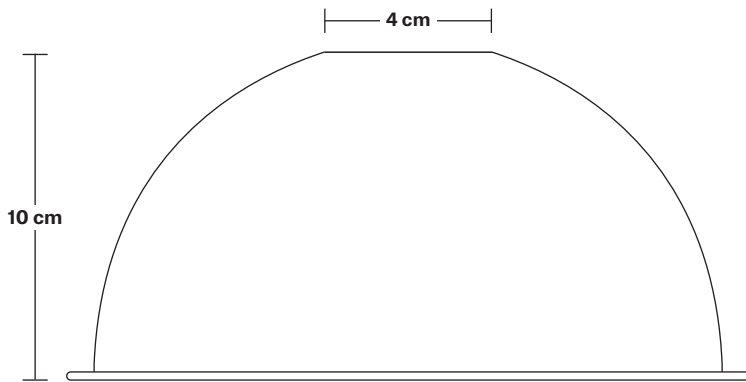

Brooklyn Dome Pendant - 8 Inch

Product Code: BR-DP8

H: 22 cm x W: 20 cm x D: 20 cm

SPECIFICATIONS

We meet all UK and EU lighting and safety regulations.

Our products are hand finished to ensure an authentic vintage look and therefore they may vary slightly from those shown in the images.

Holder Height: 11 cm / 4.3"

Ceiling Rose Diameter: 12 cm / 4.9"

Ceiling Rose Height: 2 cm / 0.8"

Brooklyn Cord Set ES E27 Bulb Holder

Product Code: BR-CS

H: 113 cm x W: 12 cm x D: 12 cm

SPECIFICATIONS

We meet all UK and EU lighting and safety regulations.

Bulb Holder Height: 11 cm / 4.3"

Ceiling Rose height: 12 cm / 4.9"

Full Drop: 113 cm / 44.5"

Dome - 8 Inch - Shade Only

Product Code: D8-SO

H: 10 cm x W: 20 cm x D: 20 cm

SPECIFICATIONS

We meet all UK and EU lighting and safety regulations.

INFORMATION

Finishes: Brass, Pewter, Copper, Copper & Pewter, Brass & Pewter.

Ready to be installed, installation required.

Wall mount screws not included.

DIMENSIONS

Shade Diameter: 20 cm / 8"

Shade Height: 10 cm / 4"