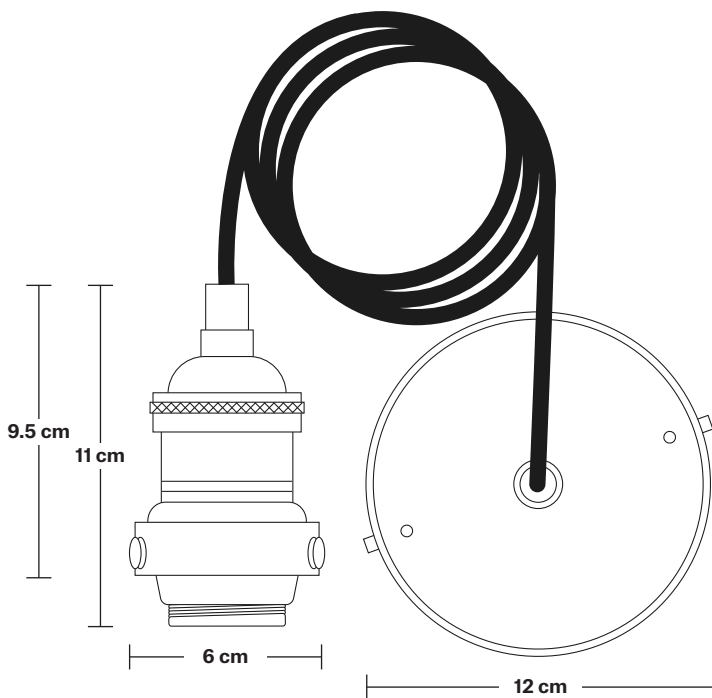

Brooklyn Dome Pendant - 8 Inch

Product Code: BR-DP8

H: 22 cm x W: 20 cm x D: 20 cm

SPECIFICATIONS

We meet all UK and EU lighting and safety regulations.

Our products are hand finished to ensure an authentic vintage look and therefore they may vary slightly from those shown in the images.

Holder Height: 11 cm / 4.3"

Ceiling Rose Diameter: 12 cm / 4.9"

Ceiling Rose Height: 2 cm / 0.8"

Brooklyn Cord Set ES E27 Bulb Holder

Product Code: BR-CS

H: 113 cm x W: 12 cm x D: 12 cm

SPECIFICATIONS

We meet all UK and EU lighting and safety regulations.

INFORMATION

Finishes: Brass, Pewter and Copper.

Ready to be installed, installation required.

Wall mount screws not included.

Flex: 1m Black Round Fabric Flex.

Ceiling rose: Pewter.

DIMENSIONS

Bulb Holder Diameter: 6 cm / 2.5"

Bulb Holder Height: 11 cm / 4.3"

Ceiling Rose height: 12 cm / 4.9"

Full Drop: 113 cm / 44.5"

Dome - 8 Inch - Shade Only

Product Code: D8-SO

H: 10 cm x W: 20 cm x D: 20 cm

SPECIFICATIONS

We meet all UK and EU lighting and safety regulations.