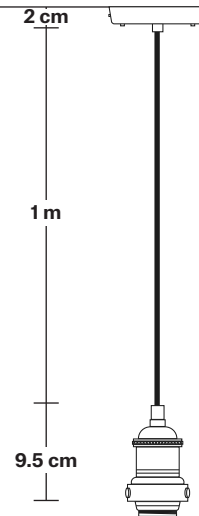

Brooklyn Dome Pendant - 8 Inch

Product Code: BR-DP8

H: 22 cm x W: 20 cm x D: 20 cm

SPECIFICATIONS

We meet all UK and EU lighting and safety regulations.

Our products are hand finished to ensure an authentic vintage look and therefore they may vary slightly from those shown in the images.

Wall mount screws not included.

Holders available: Brass, Pewter and Copper.

Flex: 1m Black Round Fabric Flex.

Ceiling rose: Pewter.

DIMENSIONS

Shade Diameter: 20 cm / 8"

Shade Height: 10 cm / 4"

Holder Diameter: 6 cm / 2.5"

Holder Height: 11 cm / 4.3"

Ceiling Rose Diameter: 12 cm / 4.9"

Ceiling Rose Height: 2 cm / 0.8"

Brooklyn Cord Set ES E27 Bulb Holder

Product Code: BR-CS

H: 113 cm x W: 12 cm x D: 12 cm

SPECIFICATIONS

We meet all UK and EU lighting and safety regulations.

Bulb Holder Height: 11 cm / 4.3"

Ceiling Rose height: 12 cm / 4.9"

Full Drop: 113 cm / 44.5"

Dome - 8 Inch - Shade Only

Product Code: D8-SO

H: 10 cm x W: 20 cm x D: 20 cm

SPECIFICATIONS

We meet all UK and EU lighting and safety regulations.