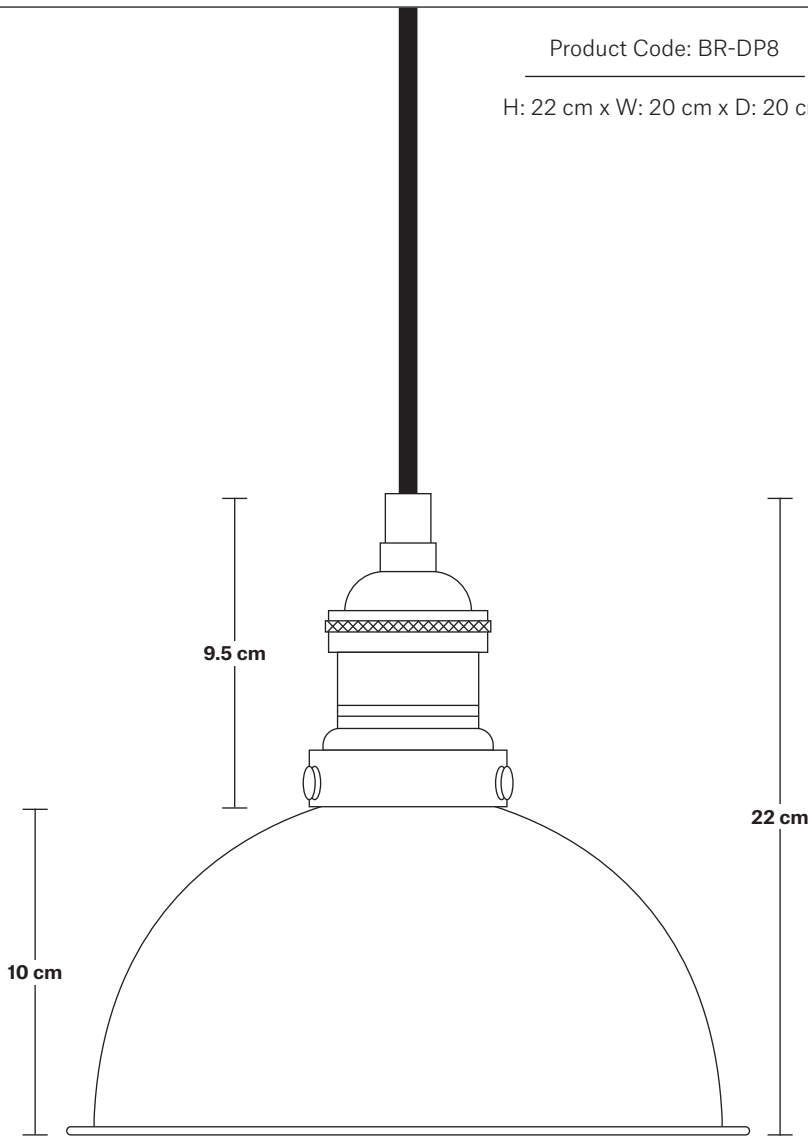

Brooklyn Dome Pendant - 8 Inch

Product Code: BR-DP8

H: 22 cm x W: 20 cm x D: 20 cm

SPECIFICATIONS

We meet all UK and EU lighting and safety regulations.

Our products are hand finished to ensure an authentic vintage look and therefore they may vary slightly from those shown in the images.

Bulb required: Standard screw (E27) fitting, max 40W.

Shade weight: 0.4 kg | **Holder weight:** 0.5 kg

Maximum weight: 0.9kg

INFORMATION

Finishes: Brass, Pewter, Copper, Copper & Pewter, Brass & Pewter.

Ready to be installed, installation required.

Wall mount screws not included.

Holders available: Brass, Pewter and Copper.

Flex: 1m Black Round Fabric Flex.

Ceiling rose: Pewter.

DIMENSIONS

Shade Diameter: 20 cm / 8"

Shade Height: 10 cm / 4"

Holder Diameter: 6 cm / 2.5"

Holder Height: 11 cm / 4.3"

Ceiling Rose Diameter: 12 cm / 4.9"

Ceiling Rose Height: 2 cm / 0.8"

Brooklyn Cord Set ES E27 Bulb Holder

Product Code: BR-CS

H: 113 cm x W: 12 cm x D: 12 cm

SPECIFICATIONS

We meet all UK and EU lighting and safety regulations.