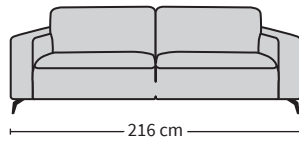

H4L+A90+H4R

H4L+B60+H4R

H4L-B75-H4R

H4L+B90+H4R

H4L+C60+H4R

JALAT

J-127
h 15 cm
alumiini,
musta

J-128
h 15 cm
pähkinä,
tammi,
wenge

MODULIT

VAKIOKOKOONPANOT

RAHIT

F114
75x100x45 cm

F115
100x100x45 cm