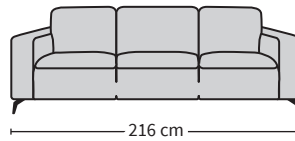

H4L+A90+H4R

H4L+B60+H4R

H4L-B75-H4R

H4L+B90+H4R

H4L+C60+H4R

JALAT

J-127
h 15 cm
alumiini,
musta

J-128
h 15 cm
pähkinä,
tammi,
wenge

MODULIT

VAKIOKOKOONPANOT

RAHIT

F114
75x100x45 cm

F115
100x100x45 cm