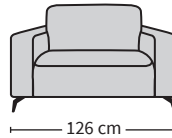

H4L+A90+H4R

H4L+B60+H4R

H4L-B75-H4R

H4L+B90+H4R

H4L+C60+H4R

JALAT

J-127
h 15 cm
alumiini,
musta

J-128
h 15 cm
pähkinä,
tammi,
wenge

MODULIT

VAKIOKOKOONPANOT

RAHIT

F114
75x100x45 cm

F115
100x100x45 cm