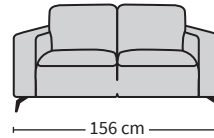

H4L+A90+H4R

H4L+B60+H4R

H4L-B75-H4R

H4L+B90+H4R

H4L+C60+H4R

JALAT

J-127
h 15 cm
alumiini,
musta

J-128
h 15 cm
pähkinä,
tammi,
wenge

MODULIT

VAKIOKOKOONPANOT

RAHIT

F114
75x100x45 cm

F115
100x100x45 cm