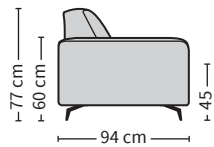

MITAT

SIVUT