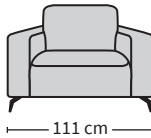

H4L+A90+H4R

H4L+B60+H4R

H4L-B75-H4R

H4L+B90+H4R

H4L+C60+H4R

JALAT

J-127
h 15 cm
alumiini,
musta

J-128
h 15 cm
pähkinä,
tammi,
wenge

MODULIT

VAKIOKOKOONPANOT

RAHIT

F114
75x100x45 cm

F115
100x100x45 cm