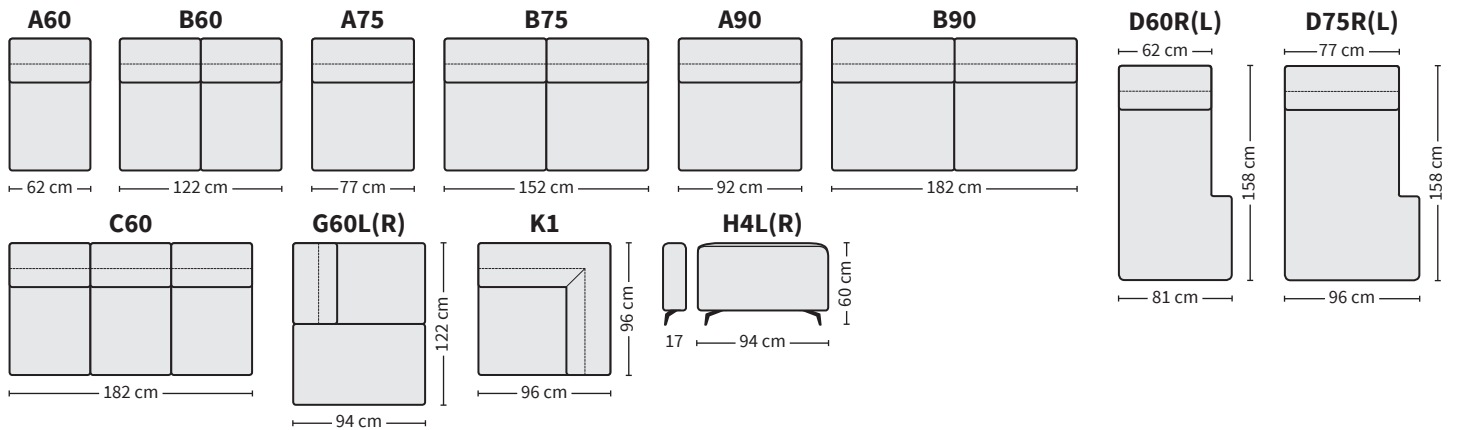

H4L+A90+H4R

H4L+B60+H4R

H4L-B75-H4R

H4L+B90+H4R

H4L+C60+H4R

JALAT

J-127
h 15 cm
alumiini,
musta

J-128
h 15 cm
pähkinä,
tammi,
wenge

MODULIT

VAKIOKOKOONPANOT

RAHIT

F114
75x100x45 cm

F115
100x100x45 cm