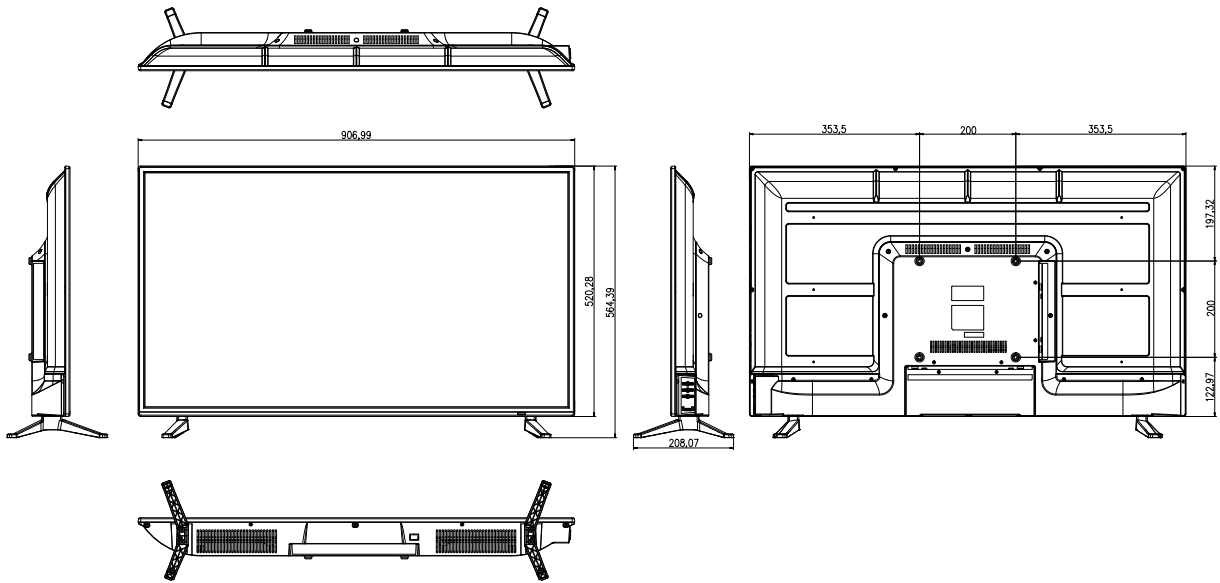

AUDIO OUT

STAND INCLUDED

WORK WITH UNIMOTE

FURRION

Panel Specifications

Screen Size	40"
Resolution	1920 x 1080
Refresh Rate	60Hz
Contrast Ratio	5000:1
View Angle	178 degree/178 degree

Broadcasting System

Analog	NTSC
Digital	ATSC

Audio

Mono/Stereo/Dual	√
Audio Output	2 x 10W (Max)
Speaker System	1 Way 2 Speakers
Dolby Digital Decoder	√
Surround System	√
Bass/Treble/Balance	√
Auto Volume Leveler	√
Sound Mode	Movie/Sports/Music/ Standard/User

Cabinet

Vesa Compatible	200 x 200mm
-----------------	-------------

Dimensions/Weight

TV Without Stand (WxHxD)	35.69 x 20.5 x 3.13" (906.5 x 520.7 x 79.5mm)
TV With Stand (WxHxD)	35.69 x 22.63 x 8.19" (906.5 x 574.8 x 208mm)
Packaging Dimensions (WxHxD)	38.81 x 24.19 x 8.38" (985.8 x 614.4 x 212.9mm)
Shipping weight (lbs/kgs)	13.34/6.04