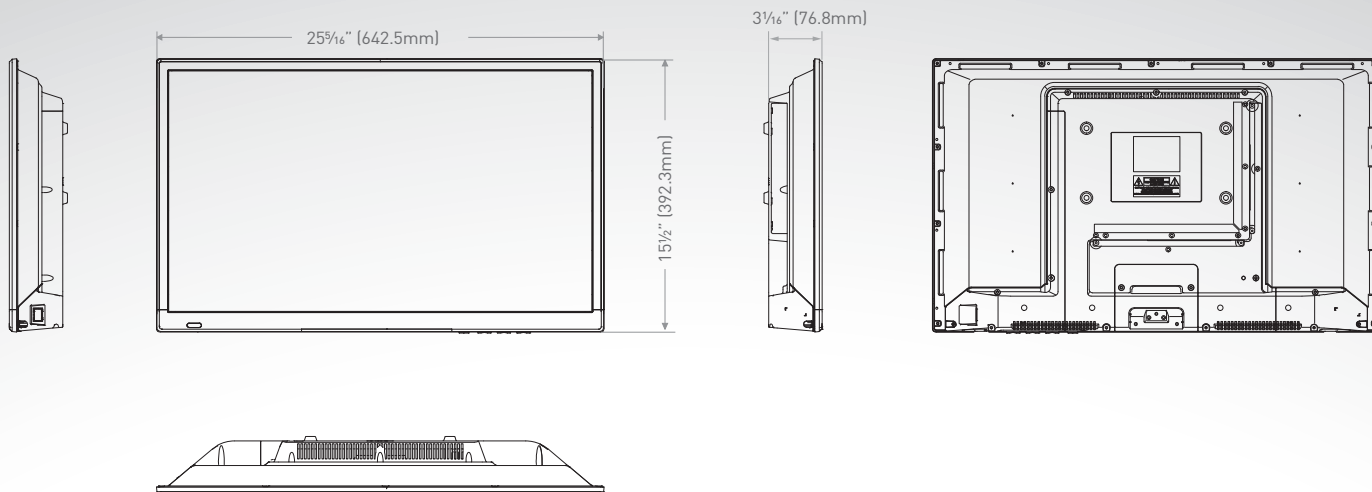

SUPER THIN
FRAME

FEHS28CAA | 28" HD LED TV

Panel Specifications

Screen Size	27.5"
Resolution	1366 x 768
Refresh Rate	60Hz
Contrast Ratio	3000:1
View Angle	

Broadcasting System

Analog	NTSC
Digital	ATSC

Audio

Cabinet

Vesa Compatible	200 x 100mm
-----------------	-------------

Dimensions/Weight

TV Dimensions (W x H x D)	25 5/16" x 15 1/16" x 3 1/16" (642.5 x 392.3 x 76.8mm)
Shipping Dimensions (W x H x D)	28" x 18 13/16" x 5 7/16" (710 x 477 x 138mm)
Shipping Weight (kg/lbs)	4.58/10.1