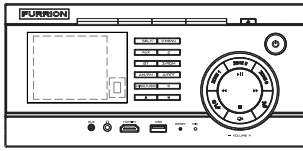

DV1230

260W 3-Zone Entertainment System with DVD

DV1230-BL

DV1230-SS

Main Features

-  CLIMATESMART™
-  VIBRATIONSMART™
-  SIGNALSMART™
-  APP CONTROL
-  HDMI
-  SUBWOOFER OUT
-  USB INTERFACE
-  HEADPHONE JACK
-  AUXILIARY IN
-  MP3 MUSIC
-  3-ZONE INDEPENDENT CONTROL
-  AUDIO CONTROL WHEEL
-  WORKS WITH UNIMOTE

FURRION

DV1230-SS

DV1230-BL

Specifications

Din Type	2-din
Front Panel Type	Fixed
Supported Disc Format	CD/DVD
Supported Media Format	MP3/WMA/MP4/AVI
Tuner Type	AM & FM
Number of Preset Stations	30
RDS	✓
USB	✓
Card Reader	•
Memory Card Support	•
AUX-IN	✓
AUX-IN Video Support	•
HDMI-IN	✓
Bluetooth	Dual 4.0(APP)/2.1+EDR
NFC	✓
GPS	•
Display Type	LCD
Display Color	Black Background with White Graphic
Power Output (Watt)	4 x 50W + 2 x 30W (MAX)
Power Connector Type	16-pin
Key Illumination Color	White LED
Rotary Volume Control	✓
Accessories Included	Remote Control with Batteries, Harness, 3.5mm-to-RCA Cable, Manual, Warranty Card