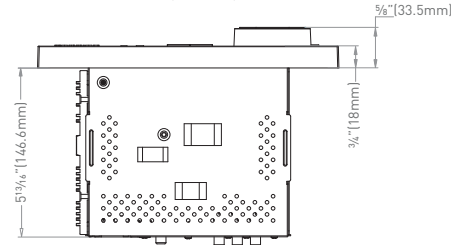

FURRION

DV1230-SS

DV1230-BL

Specifications

Din Type	2-din
Front Panel Type	Fixed
Supported Disc Format	CD/DVD
Supported Media Format	MP3/WMA/MP4/AVI
Tuner Type	AM & FM
Number of Preset Stations	30
RDS	✓
USB	✓
Card Reader	•
Memory Card Support	•
AUX-IN	✓
AUX-IN Video Support	•
HDMI-IN	✓
Bluetooth	Dual 4.0(APP)/2.1+EDR
NFC	✓
GPS	•
Display Type	LCD
Display Color	Black Background with White Graphic
Power Output (Watt)	4 x 50W + 2 x 30W (MAX)
Power Connector Type	16-pin
Key Illumination Color	White LED
Rotary Volume Control	✓
Accessories Included	Remote Control with Batteries, Harness, 3.5mm-to-RCA Cable, Manual, Warranty Card

Dimensions & Weight

Individual Packaging Dimensions (W x H x D)	10.87 x 6.02 x 8.23" (276 x 153 x 209mm)
Gross Weight (lbs/kg)	12.1/5.5
Net Weight (lbs/kg)	10.2/4.6

Master Carton

Quantity Per Box (pcs)	6
Master Carton Dimensions (W x H x D)	17.09 x 12.68 x 11.34" (434 x 322 x 288mm)
Master Carton Gross Weight (lbs/kg)	48.5/22