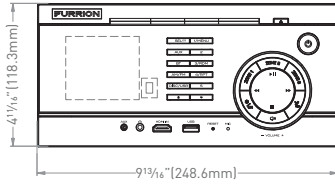

DV1230

260W 3-Zone Entertainment System with DVD

DV1230-BL

DV1230-SS

Main Features

-  CLIMATESMART™
-  VIBRATIONSMART™
-  SIGNALSMART™
-  APP CONTROL
-  HDMI
-  SUBWOOFER OUT
-  USB INTERFACE
-  HEADPHONE JACK
-  AUXILIARY IN
-  MP3 MUSIC
-  3-ZONE INDEPENDENT CONTROL
-  AUDIO CONTROL WHEEL
-  WORKS WITH UNIMOTE

FURRION

DV1230-SS

DV1230-BL

Specifications

Din Type	2-din
Front Panel Type	Fixed
Supported Disc Format	CD/DVD
Supported Media Format	MP3/WMA/MP4/AVI
Tuner Type	AM & FM
Number of Preset Stations	30
RDS	✓
USB	✓
Card Reader	•
Memory Card Support	•
AUX-IN	✓
AUX-IN Video Support	•
HDMI-IN	✓
Bluetooth	Dual 4.0(APP)/2.1+EDR
NFC	✓
GPS	•
Display Type	LCD
Display Color	Black Background with White Graphic
Power Output (Watt)	4 x 50W + 2 x 30W (MAX)
Power Connector Type	16-pin
Key Illumination Color	White LED
Rotary Volume Control	✓
Accessories Included	Remote Control with Batteries, Harness, 3.5mm-to-RCA Cable, Manual, Warranty Card