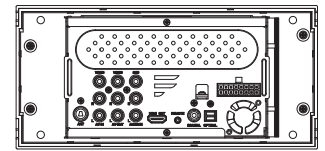

DV1230

260W 3-Zone Entertainment System with DVD

DV1230-BL

DV1230-SS

Main Features

-  CLIMATESMART™
-  VIBRATIONSMART™
-  SIGNALSMART™
-  APP CONTROL
-  HDMI
-  SUBWOOFER OUT
-  USB INTERFACE
-  HEADPHONE JACK
-  AUXILIARY IN
-  MP3 MUSIC
-  3-ZONE INDEPENDENT CONTROL
-  AUDIO CONTROL WHEEL
-  WORKS WITH UNIMOTE

FURRION

DV1230-SS

DV1230-BL

Specifications

Din Type	2-din
Front Panel Type	Fixed
Supported Disc Format	CD/DVD
Supported Media Format	MP3/WMA/MP4/AVI
Tuner Type	AM & FM
Number of Preset Stations	30
RDS	✓
USB	✓
Card Reader	•
Memory Card Support	•
AUX-IN	✓
AUX-IN Video Support	•
HDMI-IN	✓
Bluetooth	Dual 4.0(APP)/2.1+EDR
NFC	✓
GPS	•
Display Type	LCD
Display Color	Black Background with White Graphic
Power Output (Watt)	4 x 50W + 2 x 30W (MAX)
Power Connector Type	16-pin
Key Illumination Color	White LED
Rotary Volume Control	✓
Accessories Included	Remote Control with Batteries, Harness, 3.5mm-to-RCA Cable, Manual, Warranty Card

# of RCA (Audio LR) Inputs, Rear Panel	2
# of RCA (Audio LR) Outputs, Rear Panel	1
# of Video Inputs, Rear Panel	1
# of Video Outputs, Rear Panel	1
# of Subwoofer Outputs, Rear Panel	1
# of HDMI Outputs, Rear Panel	1
# of Optical Audio Inputs, Rear Panel	1
# of Coaxial Audio Inputs, Rear Panel	1
# of Camera Inputs, Rear Panel	•
# of IR Control Jack	1
# of Zone Audio Outputs	3