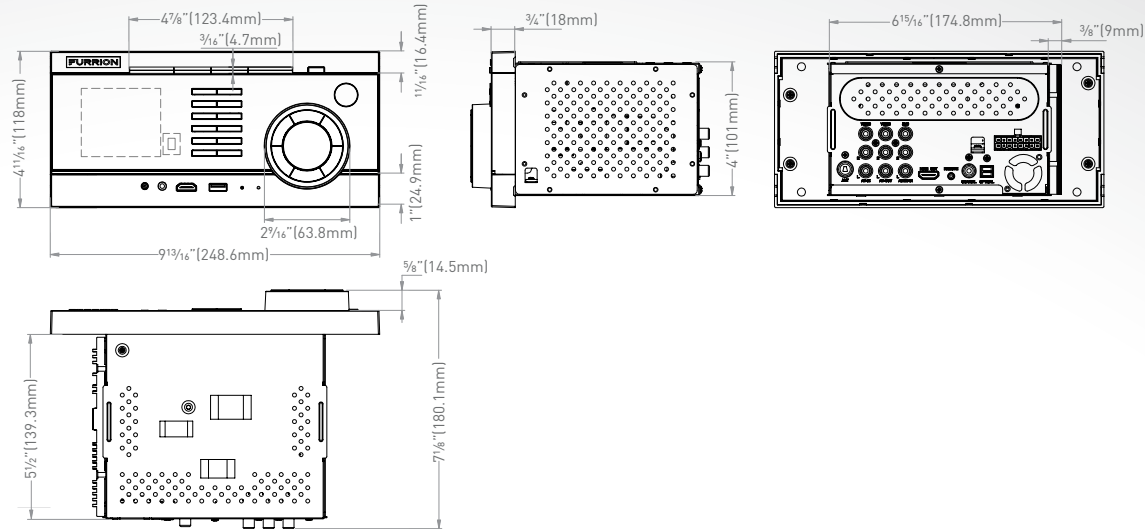

AUDIO CONTROL
WHEEL

WORKS WITH
UNIMOTE

DV1230 | ENTERTAINMENT SYSTEM

DV1230-SS

DV1230-BL

Specifications

Din Type	2-din	Display Type	LCD
Front Panel Type	Fixed	Display Color	Black Background with White Graphic
Supported Disc Format	CD/DVD	Max Power (Watts)	4 x 45W + 2 x 35W
Supported Media Format	MP3/WMA/MP4	Power Connector Type	16-pin
Tuner Type	AM & FM	Key Illumination Color	White
Number of Preset Stations	30	Rotary Volume Control	✓
RDS	✓	Accessories Included	Remote Control with Batteries, Harness, 3.5mm-to-RCA Cable, Manual, Warranty Card
USB	✓		
Card Reader	•		
Memory Card Support	•		
AUX-IN	✓	Packaging Information	
AUX-IN Video Support	•	Packaging Type	Color Gift Box
HDMI-IN	✓	Quantity Per Box (pcs)	1
Bluetooth	4.0	Individual Packaging Dimensions (L x H x W)	10 ⁷ / ₈ " x 6 ¹ / ₁₆ " x 8 ³ / ₁₆ " (276 x 153 x 209mm)
NFC	✓	Individual Packaging Gross Weight (kg/lbs)	5.5/12.1
GPS	•	Individual Packaging Net Weight (kg/lbs)	4.6/10.2
# of RCA (Audio LR) Inputs, Rear Panel	2	Master Carton	
# of RCA (Audio LR) Outputs, Rear Panel	1	Packaging Type	Master Carton Box
# of Video Inputs, Rear Panel	1	Quantity Per Box (pcs)	4
# of Video Outputs, Rear Panel	1	Master Carton Dimensions (L x H x W)	17 ¹ / ₈ " x 12 ¹ / ₁₆ " x 11 ³ / ₁₆ " (434 x 322 x 288mm)
# of Subwoofer Outputs, Rear Panel	1	Master Carton Gross Weight (kg/lbs)	22/48.5
# of HDMI Outputs, Rear Panel	1	Master Carton Net Weight (kg/lbs)	18.5/40.8
# of Optical Audio Inputs, Rear Panel	1		
# of Coaxial Audio Inputs, Rear Panel	1		
# of Camera Inputs, Rear Panel	•		
# of IR Control Jack	1		
# of Zone Audio Outputs	3		