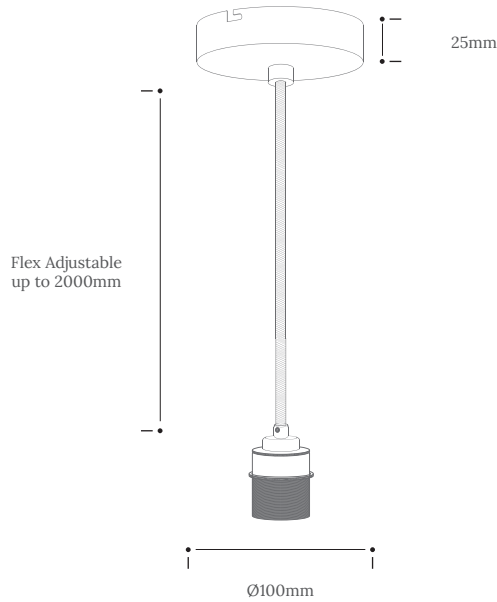

BLACK AND BRASS CEILING KIT

Product Specification

Tom Raffield

Black and Brass Ceiling Kit

Tie your interior scheme together with the help of our black and brass ceiling kits. Featuring reflective brass details, two meters of adjustable, dimmable black corded flex and a matte black ceiling rose, each kit is understated yet eye-catching.

Complete the look, style your way.

Product Type : Ceiling Kit	SKU	Wood types	Dimensions L x W x H (mm)		Weight (kg)	
			Unboxed	Boxed	Unboxed	Boxed
Black and Brass Ceiling Kit	PT-CLR-PS-BL-RRP		25 x Ø100 x 2000	100 x 100 x 100	0.3	0.4
Materials	Matte black spun metal ceiling rose 	Solid brass bulb holder 	Other materials			
Finish	Matte black painted finish					
Wiring information	Black ceiling rose and brass bulb holder 	Ceiling kit Ceiling rose: Ø100mm E27 (240v)	Flex Flex colour: black fabric  Flex length: 2m (Adjustable)	Reccomended light bulb Max 25W LED		
Care information	Dusting your light regularly and with a light feather duster should keep your light looking clean, otherwise wipe with a damp cloth and remove any moisture with a dry cloth. Gentle furniture polishes can also be used.					
Additional information	<ul style="list-style-type: none"> This ceiling kit can be used with your existing E27 lamp shade. Suitable for use on 240v and 110v circuits. Installation instructions included. 					