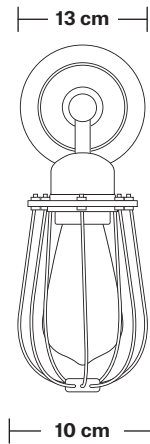

# Orlando Wire Cage Wall Light - 4 Inch

Product Code: OR-WCWL4

H: 31 cm x W: 10 cm x D: 15 cm

**Bulb required:** Standard screw (E27) fitting, max 40W.

**Shade weight:** 0.19 kg | **Holder weight:** 0.31 kg

**Maximum weight:** 0.5 kg

## DIMENSIONS

Shade Diameter: 10 cm / 4"

Shade Height (no holder): 16 cm / 6.3"

Holder Diameter: 4 cm / 1.6"

Holder Height: 15 cm / 5.9"

Ceiling Rose Diameter: 13 cm / 5"

Ceiling Rose Height: 4 cm / 1.6"

## Orlando Wire Cage Pendant - 4 Inch - Pewter

---

Orlando Wire Cage Pendant - 4 Inch - Pewter

**OR-WCP4-P**

---