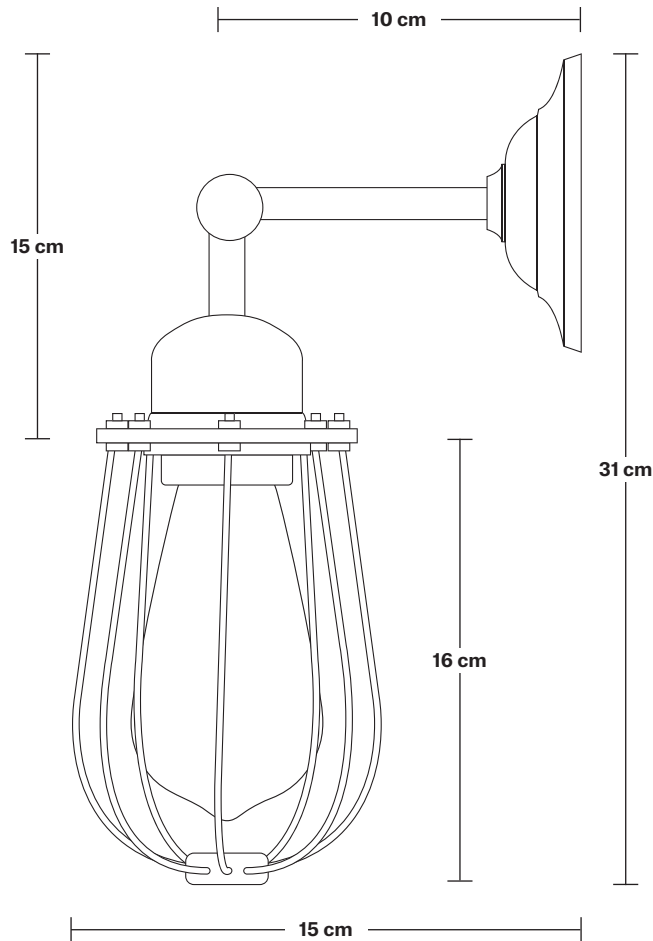

# Orlando Wire Cage Wall Light - 4 Inch

Product Code: OR-WCWL4

H: 31 cm x W: 10 cm x D: 15 cm

**Bulb required:** Standard screw (E27) fitting, max 40W.

**Shade weight:** 0.19 kg | **Holder weight:** 0.31 kg

**Maximum weight:** 0.5 kg

## DIMENSIONS

Shade Diameter: 10 cm / 4"

Shade Height (no holder): 16 cm / 6.3"

Holder Diameter: 4 cm / 1.6"

Holder Height: 15 cm / 5.9"

Ceiling Rose Diameter: 13 cm / 5"

Ceiling Rose Height: 4 cm / 1.6"

# Orlando Wire Cage - 4 Inch - Pewter

---