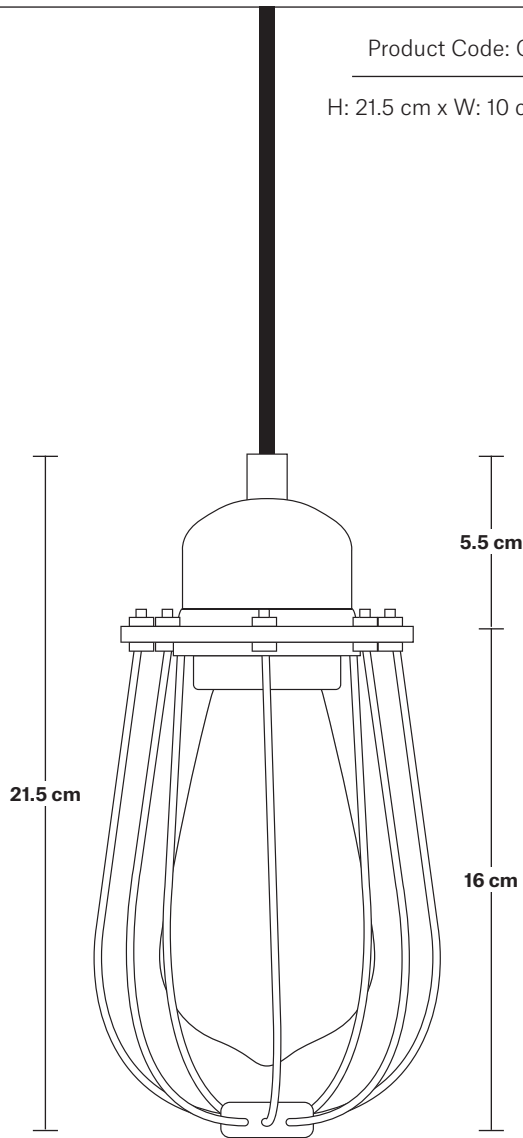

Orlando Wire Cage Pendant - 4 Inch

Product Code: OR-WCP4

H: 21.5 cm x W: 10 cm x D: 10 cm

SPECIFICATIONS

We meet all UK and EU lighting and safety regulations.

Our products are hand finished to ensure an authentic vintage look and therefore they may vary slightly from those shown in the images.

Bulb required: Standard screw (E27) fitting, max 40W.

Shade weight: 0.19 kg | **Holder weight:** 0.3 kg

Maximum weight: 0.49 kg

INFORMATION

Finishes: Brass and Pewter.

Ready to be installed, installation required.

Wall mount screws not included.

Holders available: Brass and Pewter.

Flex: 1m Black Round Fabric Flex.

Ceiling rose: Brass and Pewter.

DIMENSIONS

Shade Diameter: 10 cm / 4"

Shade Height (no holder): 16 cm / 6.3"

Holder Diameter: 7 cm / 2.8"

Holder Height: 6 cm / 2.4"

Ceiling Rose Diameter: 12 cm / 4.9"

Ceiling Rose Height: 4 cm / 1.6"

Orlando Wire Cage - 4 Inch - Pewter

Shade Only

Wire Cage - 4 Inch - Pewter - Shade Only