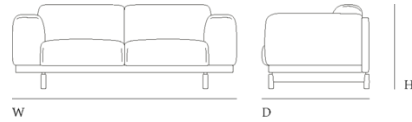

Rest Sofa 2-Seater

Dimensions

Metal Base

Height:	72 cm / 28.3"
Width:	200 cm / 78.7"
Depth:	92 cm / 36.25"
Seat Height:	42 cm / 16.5"
Seat Depth:	60 cm / 23.6"
Armrest Height:	67 cm / 26.4"

Wood Base

Height:	72 cm / 28.3"
Width:	200 cm / 78.7"
Depth:	92 cm / 36.25"
Seat Height:	42 cm / 16.5"
Seat Depth:	60 cm / 23.6"
Armrest Height:	67 cm / 26.4"