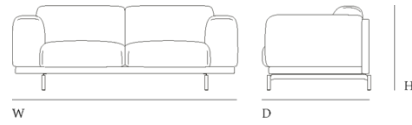

Rest Sofa 2-Seater

Dimensions

Metal Base

Height:	72 cm / 28.3"
Width:	200 cm / 78.7"
Depth:	92 cm / 36.25"
Seat Height:	42 cm / 16.5"
Seat Depth:	60 cm / 23.6"
Armrest Height:	67 cm / 26.4"

Wood Base

Height:	72 cm / 28.3"
Width:	200 cm / 78.7"
Depth:	92 cm / 36.25"
Seat Height:	42 cm / 16.5"
Seat Depth:	60 cm / 23.6"
Armrest Height:	67 cm / 26.4"