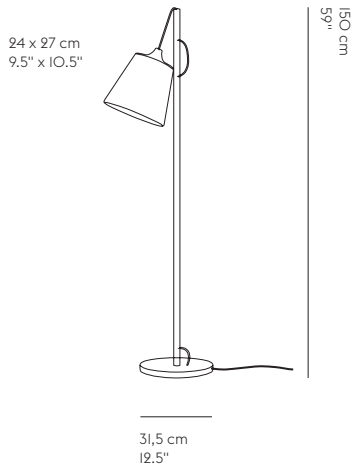

# PULL FLOOR LAMP – EU VERSION

**WHATSWHAT ON THE DESIGN** “The Pull Lamp brings a new perspective to the traditional floor light through its playful personality and warm, Scandinavian materials. With its partially hidden cord connecting the elements of the design and allowing for adjusting of its shade, the Pull Lamp can be tweaked to the mood and needs of any space, enhancing the expression of the design as well as the ambience of the room.”