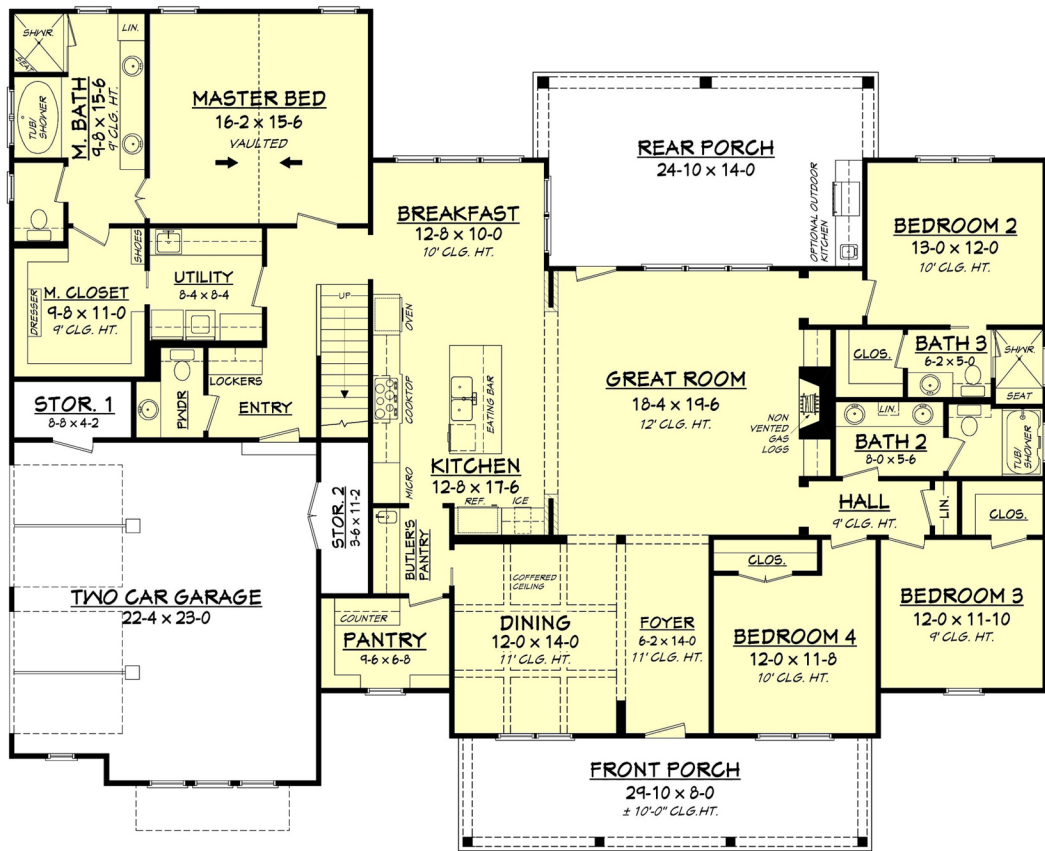

Designing Homes
HOUSE PLAN ZONE
 Building Relationships

Bonus Floor Plan
 Square footage does not include bonus room.

Meadow Land House Plan

2742-S

- 🏠 2742 Sq Ft. 🏠 1.5 Stories
- 🛏 4 Bedrooms 📏 76-8 Width
- 🚿 3.5 Bathrooms 📏 61-10 Depth