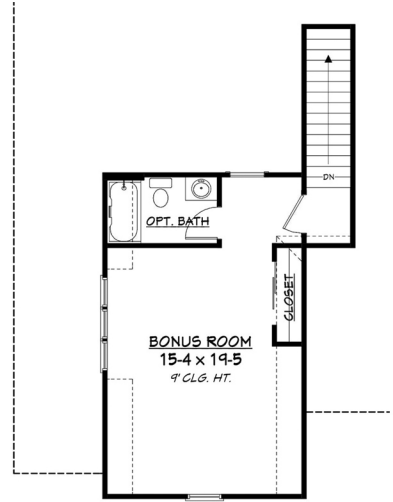

Designing Homes
HOUSE PLAN ZONE
 Building Relationships

Bonus Floor Plan
 Square footage does not include bonus room.

Meadow Land House Plan

2742-S

- 🏠 2742 Sq Ft. 🏠 1.5 Stories
- 🛏 4 Bedrooms 📏 76-8 Width
- 🚿 3.5 Bathrooms 📏 61-10 Depth