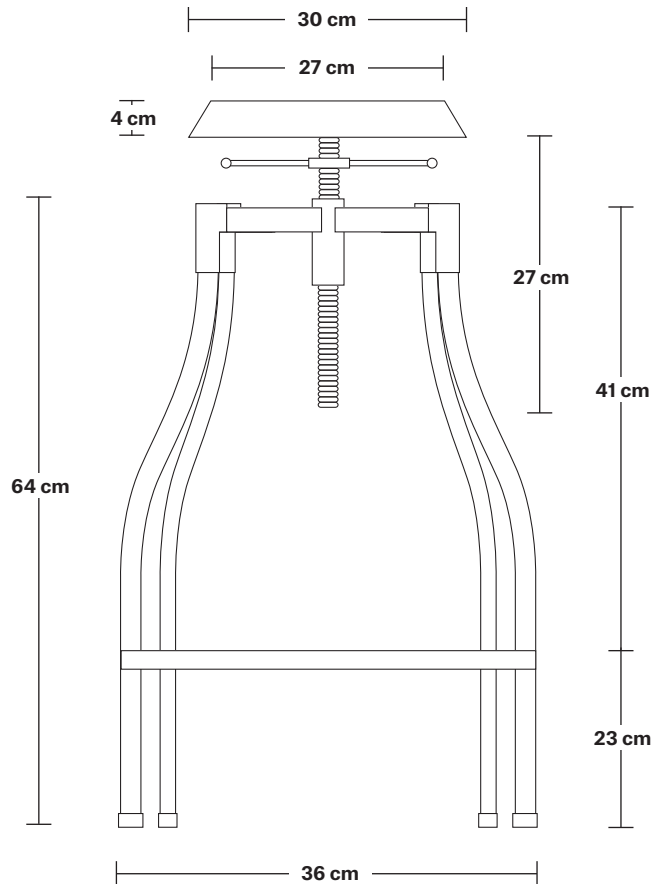

# Turner Solid Wood & Metal Adjustable Bar Stool - 35 Inch

Product Code: ST-TN-W

H: 70 cm x W: 36 cm x D: 36 cm

## SPECIFICATIONS

Our products are hand finished to ensure an authentic vintage look and therefore they may vary slightly from those shown in the images.

**Legs:** 4

**Seat:** Adjustable

**Weight:** 7.9 kg

## DIMENSIONS

Height: 70 cm / 27.5"

Width: 36 cm / 14.1"

Depth: 36 cm / 14.1"