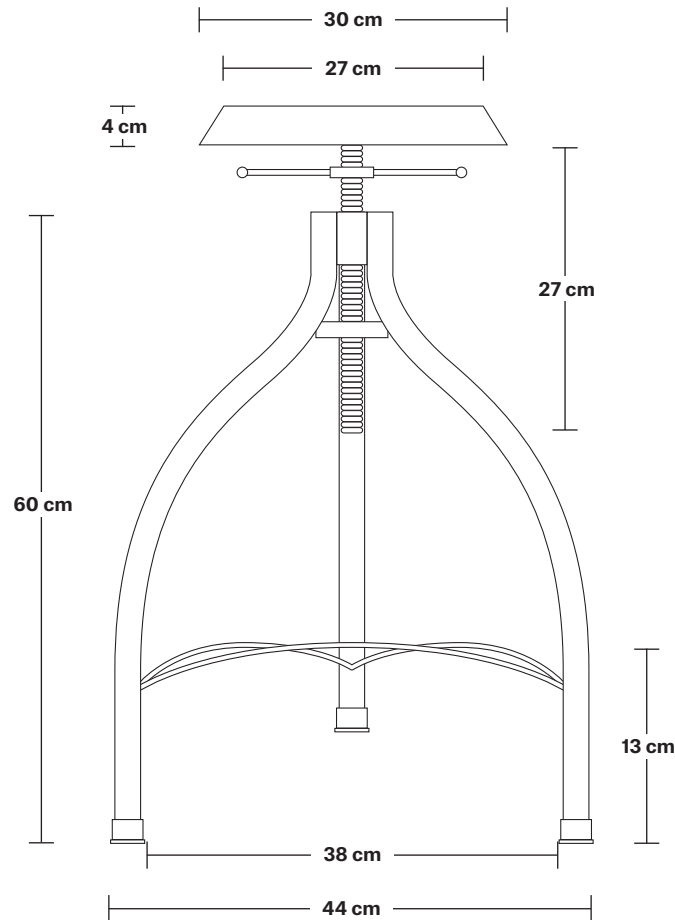

Cooper Solid Wood & Metal Adjustable Bar Stool - 34 Inch

Product Code: ST-C-W

H: 66 cm x W: 44 cm x D: 44 cm

SPECIFICATIONS

Our products are hand finished to ensure an authentic vintage look and therefore they may vary slightly from those shown in the images.

Legs: 3

Seat: Adjustable

Weight: 6.9 kg

INFORMATION

Seat Material: Wood.

Ready to be installed, installation required.

Frame Material: Iron with a Pewter finish.

DIMENSIONS

Height: 66 cm / 25.9"

Width: 44 cm / 17.3"

Depth: 44 cm / 17.3"