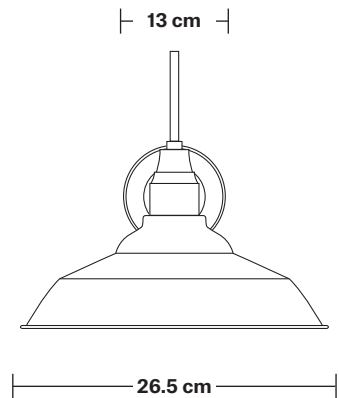

Swan Neck Round Wall Light - 8 Inch

Product Code: SN-RWL11

H: 32 cm x W: 21 cm x D: 35 cm

SPECIFICATIONS

We meet all UK and EU lighting and safety regulations.

Our products are hand finished to ensure an authentic vintage look and therefore they may vary slightly from those shown in the images.

Bulb required: Standard screw (E27) fitting, max 40W.

Shade weight: 0.25 kg | **Holder weight:** 0.6 kg

Maximum weight: 0.85 kg

INFORMATION

Finishes: Brass and Pewter.

Ready to be installed, installation required.

Wall mount screws not included.

Holders available: Brass and Pewter.

Ceiling rose: Brass and Pewter.

Wall Mount: Pewter.

DIMENSIONS

Shade Diameter: 26.5 cm / 10.4"

Shade Height (no holder): 13 cm / 5"

Holder Depth: 6 cm / 2.3"

Holder Height: 25 cm / 10"

Ceiling Rose Diameter: 13 cm / 5.1"

Ceiling Rose Height: 3 cm / 1.2"

INDUSTVILLE

Swan Neck Round Wall Light - 11 Inch - Brass

Shade Only

Round - 11 Inch - Brass - Shade Only

R11-B-SO