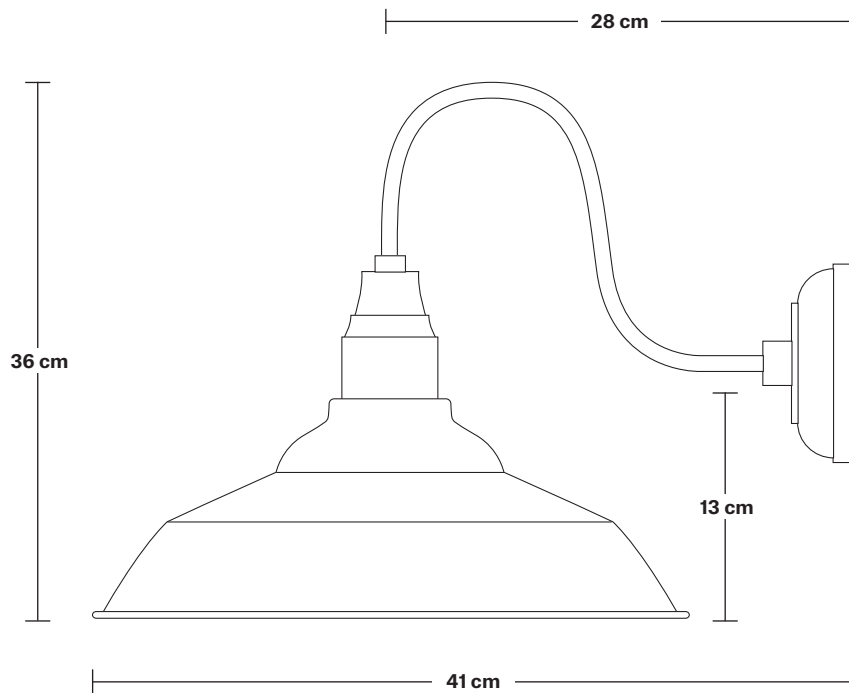

Swan Neck Round Wall Light - 8 Inch

Product Code: SN-RWL11

H: 32 cm x W: 21 cm x D: 35 cm

SPECIFICATIONS

We meet all UK and EU lighting and safety regulations.

Our products are hand finished to ensure an authentic vintage look and therefore they may vary slightly from those shown in the images.

Bulb required: Standard screw (E27) fitting, max 40W.

Shade weight: 0.25 kg | **Holder weight:** 0.6 kg

Maximum weight: 0.85 kg

INFORMATION

Finishes: Brass and Pewter.

Ready to be installed, installation required.

Wall mount screws not included.

Holders available: Brass and Pewter.

Ceiling rose: Brass and Pewter.

Wall Mount: Pewter.

DIMENSIONS

Shade Diameter: 26.5 cm / 10.4"

Shade Height (no holder): 13 cm / 5"

Holder Depth: 6 cm / 2.3"

Holder Height: 25 cm / 10"

Ceiling Rose Diameter: 13 cm / 5.1"

Ceiling Rose Height: 3 cm / 1.2"

INDUSTVILLE

Swan Neck Round Wall Light - 11 Inch - Brass

Shade Only

Round - 11 Inch - Brass - Shade Only

R11-B-SO