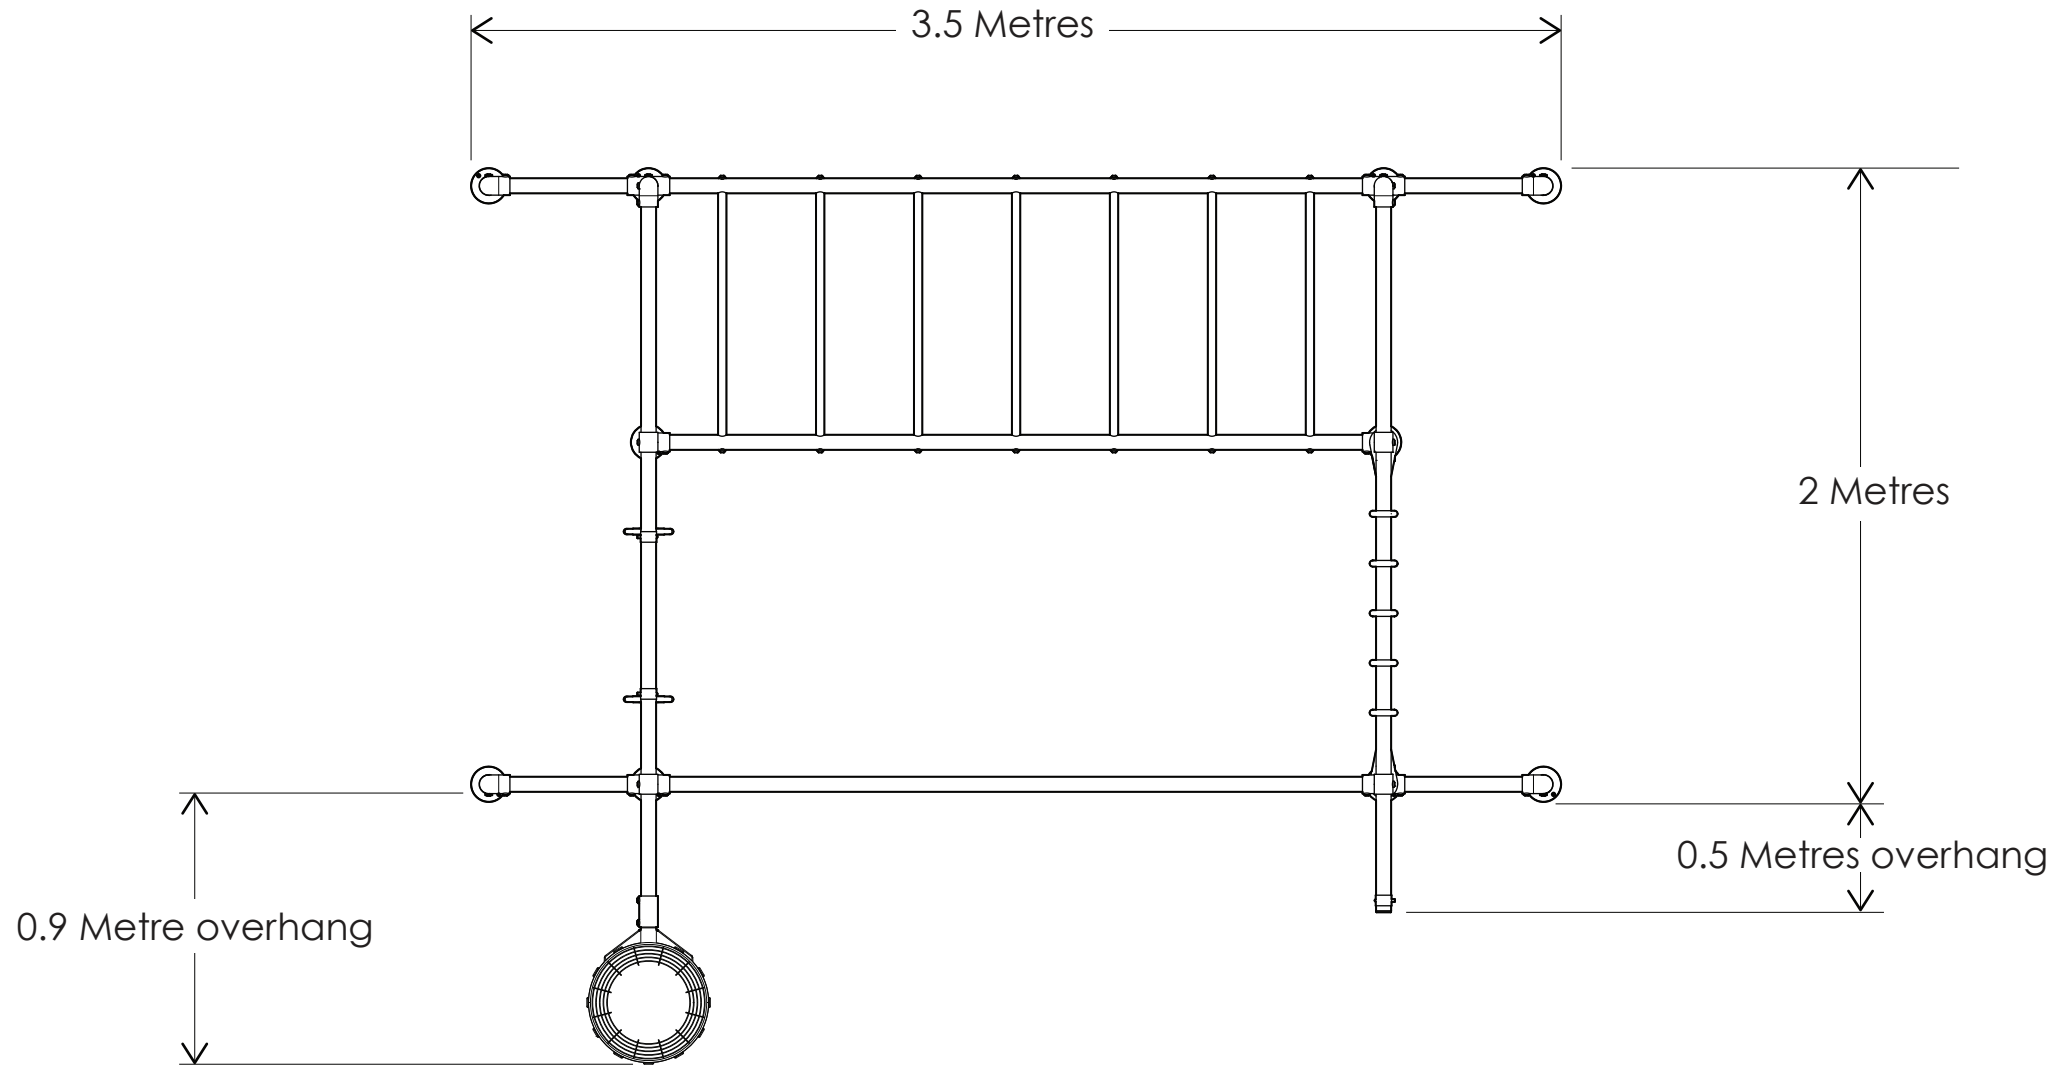

## CHEEKY LITTLE MONKEY OVERALL DIMENSIONS

A minimum of 2.0 Metres clear fall zone is recommended around the elevated hanging points of your Funky Monkey Bars®.

**PLAN VIEW**  
(not to scale)

## CHEEKY LITTLE MONKEY OVERALL DIMENSIONS

A minimum of 2.0 Metres clear fall zone is recommended around the elevated hanging points of your Funky Monkey Bars®.

**SIDE VIEW**  
(not to scale)