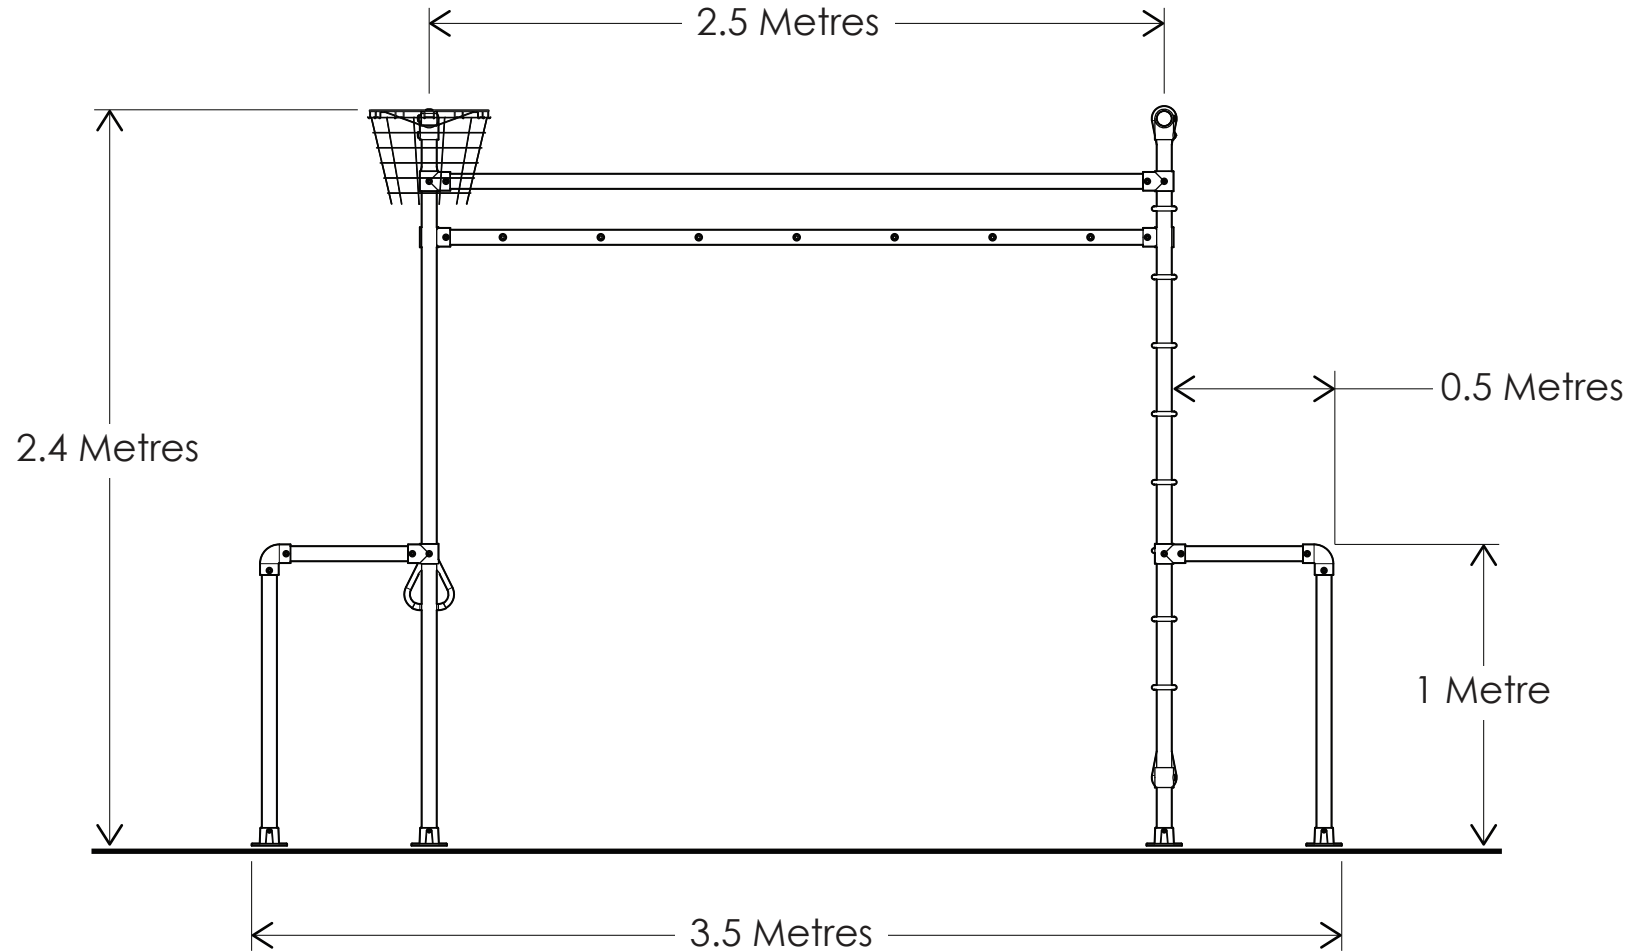

## CHEEKY LITTLE MONKEY OVERALL DIMENSIONS

A minimum of 2.0 Metres clear fall zone is recommended around the elevated hanging points of your Funky Monkey Bars®.

**PLAN VIEW**  
(not to scale)

## CHEEKY LITTLE MONKEY OVERALL DIMENSIONS

A minimum of 2.0 Metres clear fall zone is recommended around the elevated hanging points of your Funky Monkey Bars®.

**SIDE VIEW**  
(not to scale)