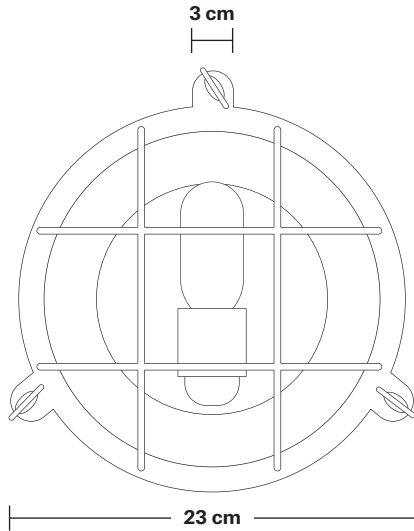

Bulkhead Outdoor & Bathroom Round Light 8 Inch - Back Wiring

Product Code: BK-IP65-RWL8-BW

H: 23 cm x W: 23 cm x D: 15.5 cm

SPECIFICATIONS

We meet all UK and EU lighting and safety regulations.

Our products are hand finished to ensure an authentic vintage look and therefore they may vary slightly from those shown in the images.

Wall mount screws not included.

Glass: Clear, Ribbed

IP rating: IP65 with glass

DIMENSIONS

Shade Diameter: 23 cm / 9.1"

Shade Height (no holder): 23 cm / 9.1"

Depth: 13 cm / 5.1"

Depth including feet: 15.5 cm / 5.7"

INDUSTVILLE

Bulkhead Outdoor & Bathroom Round Light 8 Inch - Side Wiring

Product Code: BK-IP65-RWL8-SW

H: 23 cm x W: 23 cm x D: 14.5 cm

SPECIFICATIONS

We meet all UK and EU lighting and safety regulations.

Shade Diameter: 23 cm / 9.1"

Shade Height (no holder): 23 cm / 9.1"

Depth: 13 cm / 5.1"

Depth including feet: 14.5 cm / 5.7"

INDUSTVILLE

Bulkhead Outdoor & Bathroom Round Light 8 Inch - Gunmetal

Shade Only

Round - 8 Inch - Glass Only