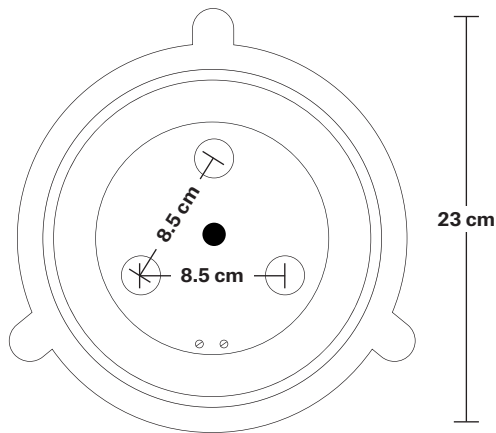

Bulkhead Outdoor & Bathroom Round Light 8 Inch - Back Wiring

Product Code: BK-IP65-RWL8-BW

H: 23 cm x W: 23 cm x D: 15.5 cm

SPECIFICATIONS

We meet all UK and EU lighting and safety regulations.

Our products are hand finished to ensure an authentic vintage look and therefore they may vary slightly from those shown in the images.

Wall mount screws not included.

Glass: Clear, Ribbed

IP rating: IP65 with glass

DIMENSIONS

Shade Diameter: 23 cm / 9.1"

Shade Height (no holder): 23 cm / 9.1"

Depth: 13 cm / 5.1"

Depth including feet: 15.5 cm / 5.7"

INDUSTVILLE

Bulkhead Outdoor & Bathroom Round Light 8 Inch - Side Wiring

Product Code: BK-IP65-RWL8-SW

H: 23 cm x W: 23 cm x D: 14.5 cm

SPECIFICATIONS

We meet all UK and EU lighting and safety regulations.

Shade Diameter: 23 cm / 9.1"

Shade Height (no holder): 23 cm / 9.1"

Depth: 13 cm / 5.1"

Depth including feet: 14.5 cm / 5.7"

INDUSTVILLE

Bulkhead Outdoor & Bathroom Round Light 8 Inch - Gunmetal

Shade Only

Round - 8 Inch - Glass Only