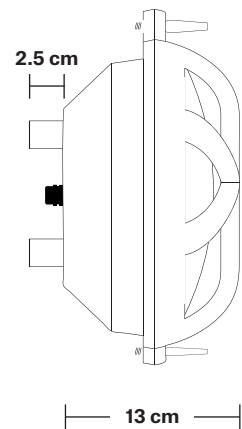

Bulkhead Outdoor & Bathroom Round Light 8 Inch - Back Wiring

Product Code: BK-IP65-RWL8-BW

H: 23 cm x W: 23 cm x D: 15.5 cm

SPECIFICATIONS

We meet all UK and EU lighting and safety regulations.

Our products are hand finished to ensure an authentic vintage look and therefore they may vary slightly from those shown in the images.

Wall mount screws not included.

Glass: Clear, Ribbed

IP rating: IP65 with glass

DIMENSIONS

Shade Diameter: 23 cm / 9.1"

Shade Height (no holder): 23 cm / 9.1"

Depth: 13 cm / 5.1"

Depth including feet: 15.5 cm / 5.7"

INDUSTVILLE

Bulkhead Outdoor & Bathroom Round Light 8 Inch - Side Wiring

Product Code: BK-IP65-RWL8-SW

H: 23 cm x W: 23 cm x D: 14.5 cm

SPECIFICATIONS

We meet all UK and EU lighting and safety regulations.

Shade Diameter: 23 cm / 9.1"

Shade Height (no holder): 23 cm / 9.1"

Depth: 13 cm / 5.1"

Depth including feet: 14.5 cm / 5.7"

INDUSTVILLE

Bulkhead Outdoor & Bathroom Round Light 8 Inch - Gunmetal

Shade Only

Round - 8 Inch - Glass Only