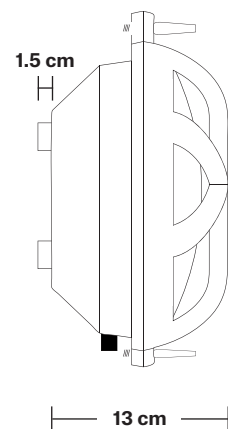

Bulkhead Outdoor & Bathroom Round Light 8 Inch - Back Wiring

Product Code: BK-IP65-RWL8-BW

H: 23 cm x W: 23 cm x D: 15.5 cm

SPECIFICATIONS

We meet all UK and EU lighting and safety regulations.

Our products are hand finished to ensure an authentic vintage look and therefore they may vary slightly from those shown in the images.

Wall mount screws not included.

Glass: Clear, Ribbed

IP rating: IP65 with glass

DIMENSIONS

Shade Diameter: 23 cm / 9.1"

Shade Height (no holder): 23 cm / 9.1"

Depth: 13 cm / 5.1"

Depth including feet: 15.5 cm / 5.7"

INDUSTVILLE

Bulkhead Outdoor & Bathroom Round Light 8 Inch - Side Wiring

Product Code: BK-IP65-RWL8-SW

H: 23 cm x W: 23 cm x D: 14.5 cm

SPECIFICATIONS

We meet all UK and EU lighting and safety regulations.

Shade Diameter: 23 cm / 9.1"

Shade Height (no holder): 23 cm / 9.1"

Depth: 13 cm / 5.1"

Depth including feet: 14.5 cm / 5.7"

INDUSTVILLE

Bulkhead Outdoor & Bathroom Round Light 8 Inch - Gunmetal

Shade Only

Round - 8 Inch - Glass Only