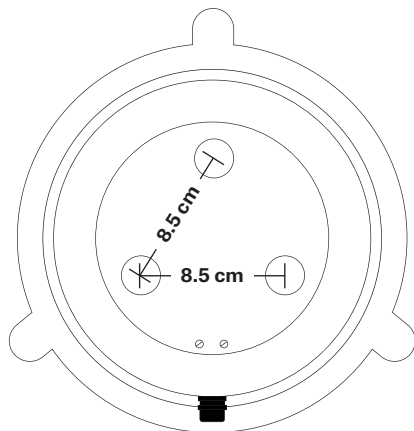

Bulb required: Standard screw (E27) fitting, max 40W.

Glass weight: 0.46 kg | **Shade weight:** 1.7 kg

Maximum weight: 2.16 kg

INFORMATION

Finishes: Gunmetal, Brass, Black

Ready to be installed, installation required.

Wall mount screws not included.

Glass: Clear, Ribbed

IP rating: IP65 with glass

DIMENSIONS

Shade Diameter: 23 cm / 9.1"

Shade Height (no holder): 23 cm / 9.1"

Depth: 13 cm / 5.1"

Depth including feet: 15.5 cm / 5.7"

INDUSTVILLE

Bulkhead Outdoor & Bathroom Round Light 8 Inch - Side Wiring

Product Code: BK-IP65-RWL8-SW

H: 23 cm x W: 23 cm x D: 14.5 cm

SPECIFICATIONS

We meet all UK and EU lighting and safety regulations.

Shade Diameter: 23 cm / 9.1"

Shade Height (no holder): 23 cm / 9.1"

Depth: 13 cm / 5.1"

Depth including feet: 14.5 cm / 5.7"

INDUSTVILLE

Bulkhead Outdoor & Bathroom Round Light 8 Inch - Gunmetal

Shade Only

Round - 8 Inch - Glass Only