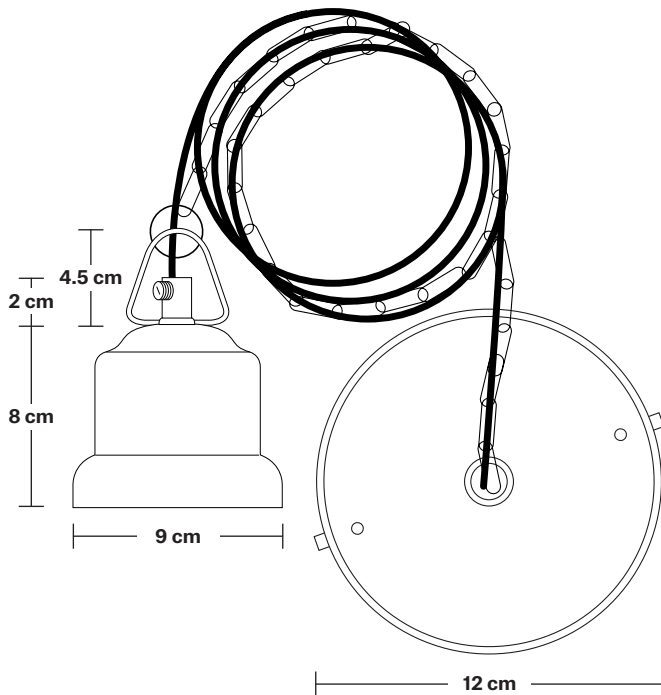

DIMENSIONS

Shade Diameter: 53 cm / 21"

Shade Height (no holder): 20 cm / 7.9"

Holder Diameter: 6 cm / 2.5"

Holder Height: 11 cm / 4.3"

Ceiling Rose Diameter: 12 cm / 4.9"

Ceiling Rose Height: 2 cm / 0.8"

INDUSTVILLE

Brooklyn Cord Set ES E27 Bulb Holder

Product Code: BR-CS

H: 113 cm x W: 12 cm x D: 12 cm

SPECIFICATIONS

We meet all UK and EU lighting and safety regulations.

Our products are hand finished to ensure an authentic vintage look and therefore they may vary slightly from those shown in the images.

Ceiling rose: Pewter.

DIMENSIONS

Bulb Holder Diameter: 6 cm / 2.5"

Bulb Holder Height: 11 cm / 4.3"

Ceiling Rose height: 12 cm / 4.9"

Full Drop: 113 cm / 44.5"

Brooklyn Chain Cord Set ES E27 Bulb Holder

Product Code: BR-CS

H: 115 cm x W: 12 cm x D: 12 cm

SPECIFICATIONS

We meet all UK and EU lighting and safety regulations.

Our products are hand finished to ensure an authentic vintage look and therefore they may vary slightly from those shown in the images.