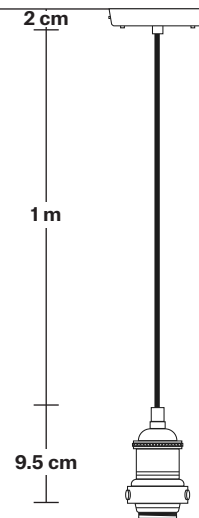

Brooklyn Giant Hat Pendant - 21 Inch

Product Code: BR-GHP21

H: 29.5 cm x W: 53 cm x D: 53 cm

SPECIFICATIONS

We meet all UK and EU lighting and safety regulations.

Our products are hand finished to ensure an authentic vintage look and therefore they may vary slightly from those shown in the images.

DIMENSIONS

Shade Diameter: 53 cm / 21"

Shade Height (no holder): 20 cm / 7.9"

Holder Diameter: 6 cm / 2.5"

Holder Height: 11 cm / 4.3"

Ceiling Rose Diameter: 12 cm / 4.9"

Ceiling Rose Height: 2 cm / 0.8"

INDUSTVILLE

Brooklyn Cord Set ES E27 Bulb Holder

Product Code: BR-CS

H: 113 cm x W: 12 cm x D: 12 cm

SPECIFICATIONS

We meet all UK and EU lighting and safety regulations.

Our products are hand finished to ensure an authentic vintage look and therefore they may vary slightly from those shown in the images.

Product Code: GS18-SO

H: 20 cm x W: 53 cm x D: 53 cm

SPECIFICATIONS

We meet all UK and EU lighting and safety regulations.

Our products are hand finished to ensure an authentic vintage look and therefore they may vary slightly from those shown in the images.