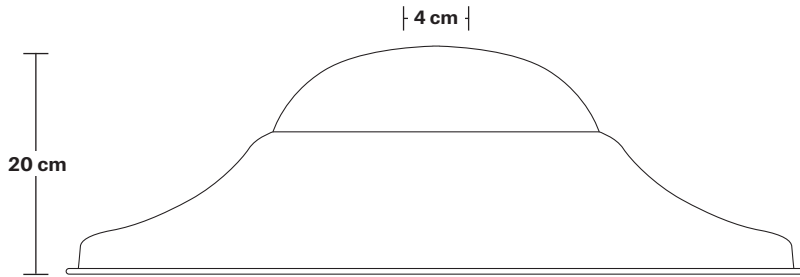

Giant Hat - 21 Inch - Shade Only

Product Code: GS18-SO

H: 20 cm x W: 53 cm x D: 53 cm

SPECIFICATIONS

We meet all UK and EU lighting and safety regulations.

Our products are hand finished to ensure an authentic vintage look and therefore they may vary slightly from those shown in the images.

Bulb required: Standard screw (E27) fitting, max 40W.

Shade weight: 1.8 kg

INFORMATION

Finishes: Brass and Pewter.

Ready to be installed, installation required.

Wall mount screws not included.

DIMENSIONS

Shade Diameter: 53 cm / 21"

Shade Height (no holder): 20 cm / 7.9"