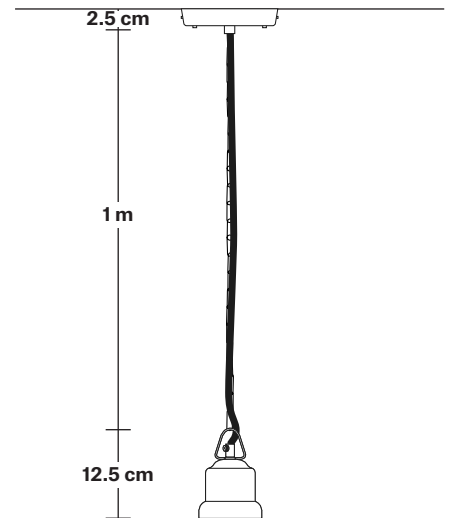

DIMENSIONS

Shade Diameter: 53 cm / 21"

Shade Height (no holder): 20 cm / 7.9"

Holder Diameter: 6 cm / 2.5"

Holder Height: 11 cm / 4.3"

Ceiling Rose Diameter: 12 cm / 4.9"

Ceiling Rose Height: 2 cm / 0.8"

INDUSTVILLE

Brooklyn Cord Set ES E27 Bulb Holder

Product Code: BR-CS

H: 113 cm x W: 12 cm x D: 12 cm

SPECIFICATIONS

We meet all UK and EU lighting and safety regulations.

Our products are hand finished to ensure an authentic vintage look and therefore they may vary slightly from those shown in the images.

Ceiling rose: Pewter.

DIMENSIONS

Bulb Holder Diameter: 6 cm / 2.5"

Bulb Holder Height: 11 cm / 4.3"

Ceiling Rose height: 12 cm / 4.9"

Full Drop: 113 cm / 44.5"

Brooklyn Chain Cord Set ES E27 Bulb Holder

Product Code: BR-CS

H: 115 cm x W: 12 cm x D: 12 cm

SPECIFICATIONS

We meet all UK and EU lighting and safety regulations.

Our products are hand finished to ensure an authentic vintage look and therefore they may vary slightly from those shown in the images.