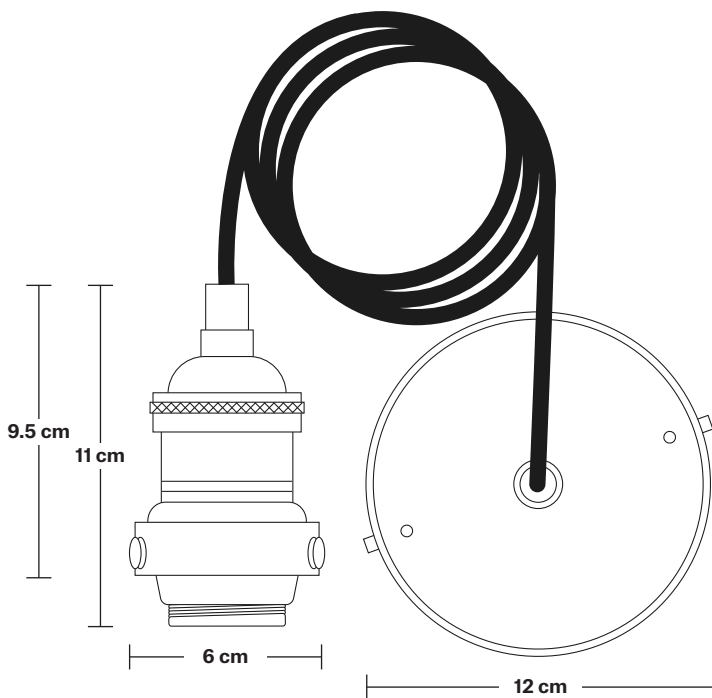

DIMENSIONS

Shade Diameter: 53 cm / 21"

Shade Height (no holder): 20 cm / 7.9"

Holder Diameter: 6 cm / 2.5"

Holder Height: 11 cm / 4.3"

Ceiling Rose Diameter: 12 cm / 4.9"

Ceiling Rose Height: 2 cm / 0.8"

INDUSTVILLE

Brooklyn Cord Set ES E27 Bulb Holder

Product Code: BR-CS

H: 113 cm x W: 12 cm x D: 12 cm

SPECIFICATIONS

We meet all UK and EU lighting and safety regulations.

Our products are hand finished to ensure an authentic vintage look and therefore they may vary slightly from those shown in the images.

Ceiling rose: Pewter.

DIMENSIONS

Bulb Holder Diameter: 6 cm / 2.5"

Bulb Holder Height: 11 cm / 4.3"

Ceiling Rose height: 12 cm / 4.9"

Full Drop: 113 cm / 44.5"

Brooklyn Chain Cord Set ES E27 Bulb Holder

Product Code: BR-CS

Product Code: GS18-SO

H: 20 cm x W: 53 cm x D: 53 cm

SPECIFICATIONS

We meet all UK and EU lighting and safety regulations.

Our products are hand finished to ensure an authentic vintage look and therefore they may vary slightly from those shown in the images.