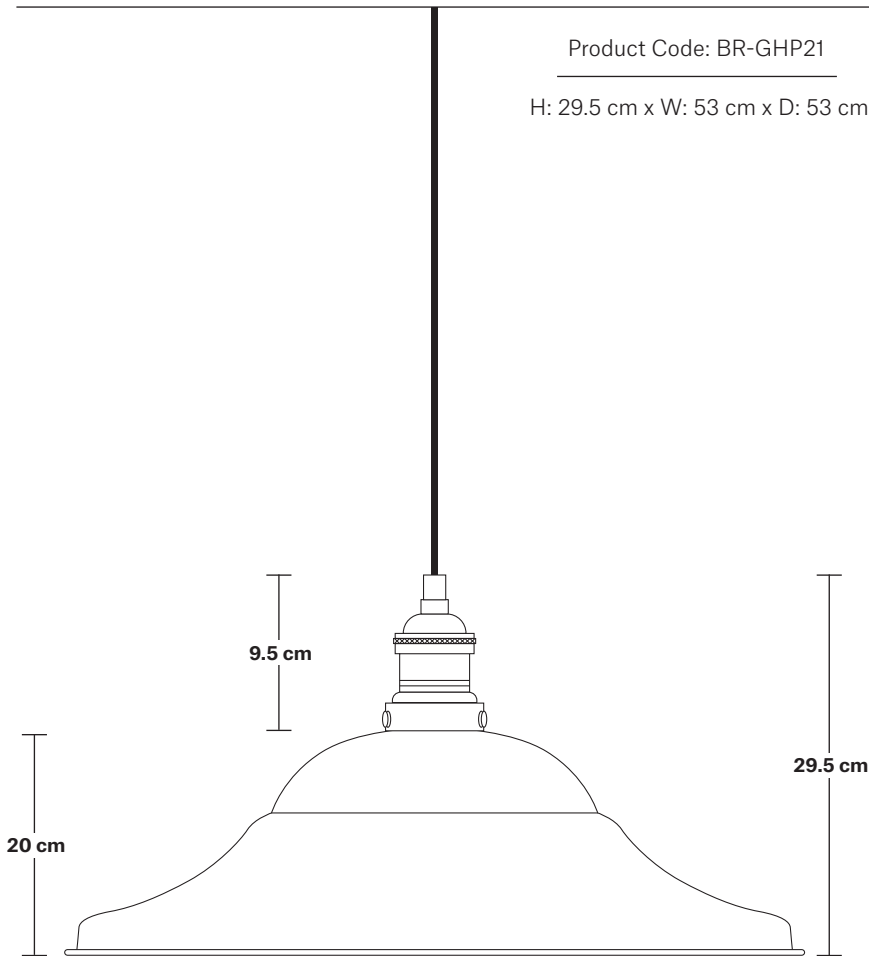

Brooklyn Giant Hat Pendant - 21 Inch

Product Code: BR-GHP21

H: 29.5 cm x W: 53 cm x D: 53 cm

SPECIFICATIONS

We meet all UK and EU lighting and safety regulations.

Our products are hand finished to ensure an authentic vintage look and therefore they may vary slightly from those shown in the images.

Bulb required: Standard screw (E27) fitting, max 40W.

Shade weight: 1.8 kg | **Holder weight:** 0.5 kg

Maximum weight: 2.3 kg

INFORMATION

Finishes: Brass and Pewter.

Ready to be installed, installation required.

DIMENSIONS

Shade Diameter: 53 cm / 21"

Shade Height (no holder): 20 cm / 7.9"

Holder Diameter: 6 cm / 2.5"

Holder Height: 11 cm / 4.3"

Ceiling Rose Diameter: 12 cm / 4.9"

Ceiling Rose Height: 2 cm / 0.8"

INDUSTVILLE

Brooklyn Cord Set ES E27 Bulb Holder

Product Code: BR-CS

H: 113 cm x W: 12 cm x D: 12 cm

SPECIFICATIONS

We meet all UK and EU lighting and safety regulations.

Our products are hand finished to ensure an authentic vintage look and therefore they may vary slightly from those shown in the images.