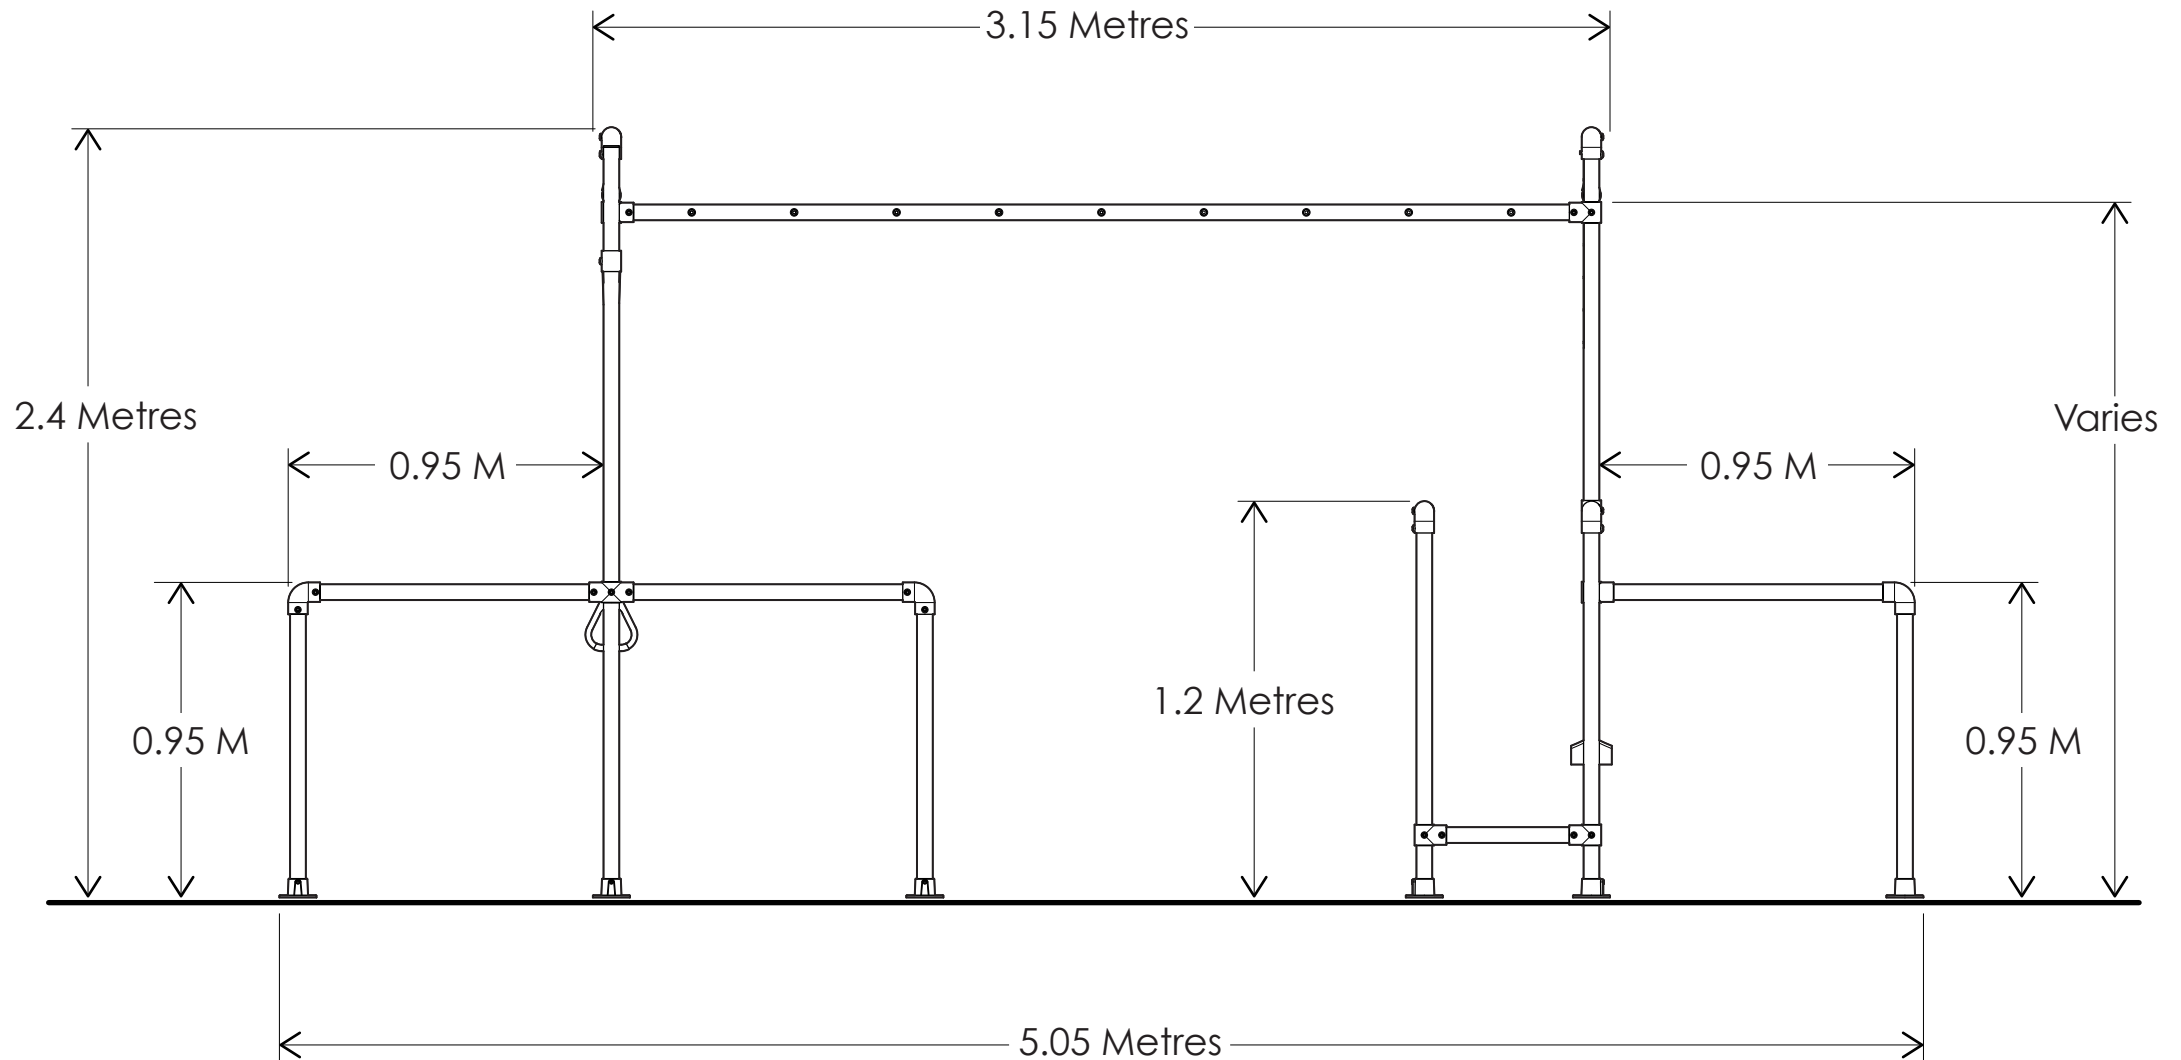

FUNKY MONKEY BARS® TAMARIN PLUS OVERALL DIMENSIONS

A minimum of 2.0 Metres clear fall zone is recommended around the elevated hanging points of your Funky Monkey Bars®.

SIDE VIEW
(not to scale)

FUNKY MONKEY BARS® TAMARIN PLUS OVERALL DIMENSIONS

A minimum of 2.0 Metres clear fall zone is recommended around
the elevated hanging points of your Funky Monkey Bars®.