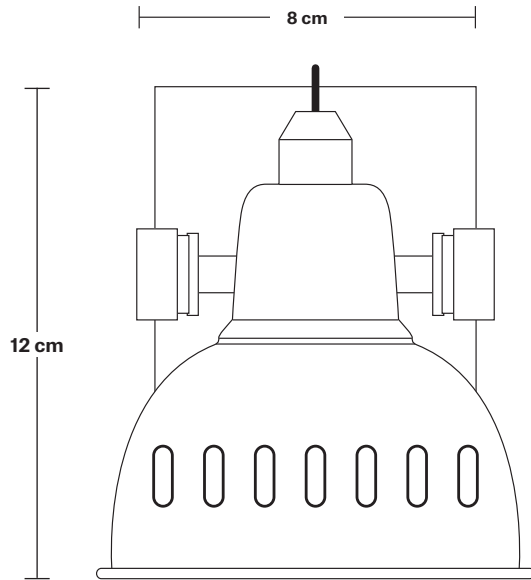

Swivel Spotlight Flush Mount/Wall Light - Single

Product Code: SW-SFM-S

H: 12 cm x W: 11 cm x D: 18 cm

SPECIFICATIONS

We meet all UK and EU lighting and safety regulations.

Our products are hand finished to ensure an authentic vintage look and therefore they may vary slightly from those shown in the images.

Bulb required: Standard screw (E27) fitting, max 40W.

Maximum weight: 0.63 kg

INFORMATION

Finishes: Pewter.

Ready to be installed, installation required.

Wall mount screws not included.

Wall Mount: Pewter.

DIMENSIONS

Shade Diameter: 11 cm / 4.3"

Shade Height (no holder): 12 cm / 4.7"

Ceiling Rose Height: 8 cm / 3.1"

Ceiling Rose Width: 8 cm / 3.1"

INDUSTVILLE

Swivel Spotlight Wall Light - Single - Pewter

Swivel Spotlight Wall Light - Single - Pewter