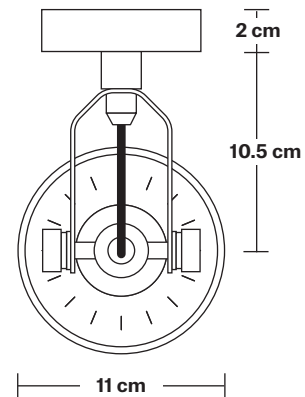

Swivel Spotlight Flush Mount/Wall Light - Single

Product Code: SW-SFM-S

H: 12 cm x W: 11 cm x D: 18 cm

SPECIFICATIONS

We meet all UK and EU lighting and safety regulations.

Our products are hand finished to ensure an authentic vintage look and therefore they may vary slightly from those shown in the images.

Bulb required: Standard screw (E27) fitting, max 40W.

Maximum weight: 0.63 kg

INFORMATION

Finishes: Pewter.

Ready to be installed, installation required.

Wall mount screws not included.

Wall Mount: Pewter.

DIMENSIONS

Shade Diameter: 11 cm / 4.3"

Shade Height (no holder): 12 cm / 4.7"

Ceiling Rose Height: 8 cm / 3.1"

Ceiling Rose Width: 8 cm / 3.1"

INDUSTVILLE

Swivel Spotlight Wall Light - Single - Pewter

Swivel Spotlight Wall Light - Single - Pewter