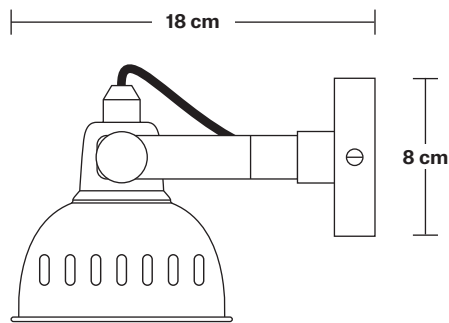

Swivel Spotlight Flush Mount/Wall Light - Single

Product Code: SW-SFM-S

H: 12 cm x W: 11 cm x D: 18 cm

SPECIFICATIONS

We meet all UK and EU lighting and safety regulations.

Our products are hand finished to ensure an authentic vintage look and therefore they may vary slightly from those shown in the images.

Bulb required: Standard screw (E27) fitting, max 40W.

Maximum weight: 0.63 kg

INFORMATION

Finishes: Pewter.

Ready to be installed, installation required.

Wall mount screws not included.

Wall Mount: Pewter.

DIMENSIONS

Shade Diameter: 11 cm / 4.3"

Shade Height (no holder): 12 cm / 4.7"

Ceiling Rose Height: 8 cm / 3.1"

Ceiling Rose Width: 8 cm / 3.1"

INDUSTVILLE

Swivel Spotlight Wall Light - Single - Pewter

Swivel Spotlight Wall Light - Single - Pewter