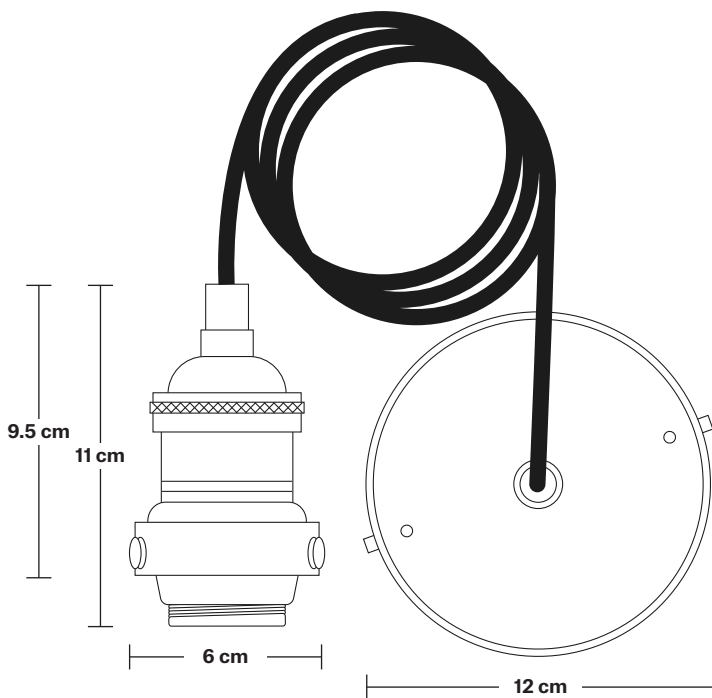

Brooklyn Dome Pendant - 13 Inch

Product Code: BR-DP13

H: 30.5 cm x W: 33 cm x D: 33 cm

SPECIFICATIONS

We meet all UK and EU lighting and safety regulations.

Our products are hand finished to ensure an authentic vintage look and therefore they may vary slightly from those shown in the images.

Chain flex: 1m Black Round plastic and 1m Chain.

Ceiling Rose: Pewter.

DIMENSIONS

Shade Diameter: 33 cm / 13"

Shade Height (no holder): 21 cm / 8.3"

Holder Diameter: 6 cm / 2.5"

Holder Height: 11 cm / 4.3"

Ceiling Rose Diameter: 12 cm / 4.9"

Ceiling Rose Height: 2 cm / 0.8"

Brooklyn Cord Set ES E27 Bulb Holder

Product Code: BR-CS

H: 113 cm x W: 12 cm x D: 12 cm

SPECIFICATIONS

We meet all UK and EU lighting and safety regulations.

Our products are hand finished to ensure an authentic vintage look and therefore they may vary slightly from those shown in the images.

Ceiling rose: Pewter.

DIMENSIONS

Bulb Holder Diameter: 6 cm / 2.5"

Bulb Holder Height: 11 cm / 4.3"

Ceiling Rose height: 12 cm / 4.9"

Full Drop: 113 cm / 44.5"

INDUSTVILLE

Brooklyn Chain Cord Set ES E27 Bulb Holder