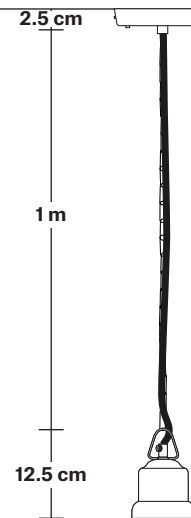

Brooklyn Chain Cord Set ES E27 Bulb Holder

Product Code: BR-CS

H: 115 cm x W: 12 cm x D: 12 cm

SPECIFICATIONS

We meet all UK and EU lighting and safety regulations.

Our products are hand finished to ensure an authentic vintage look and therefore they may vary slightly from those shown in the images.

Bulb required: Standard screw (E27) fitting, max 40W.

Weight: 0.5 kg

INFORMATION

Finishes: Pewter and Light Pewter.

Ready to be installed, installation required.

Wall mount screws not included.

Flex: 1m Black Round Plastic Flex and 1m Chain.

Ceiling rose: Pewter.

DIMENSIONS

Bulb Holder Diameter: 9 cm / 3.5"

Bulb Holder Height: 10 cm / 3.9"

Ceiling Rose Diameter: 12 cm / 4.7"

Ceiling Rose Height: 2.5 cm / 1"

Full Drop: 115 cm / 45.3"