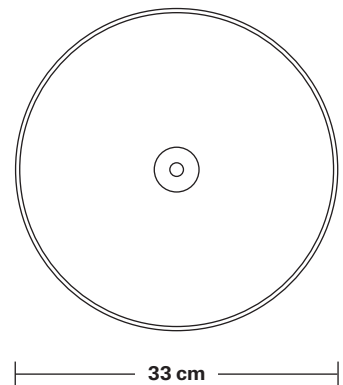

Brooklyn Dome Pendant - 13 Inch

Product Code: BR-DP13

H: 30.5 cm x W: 33 cm x D: 33 cm

SPECIFICATIONS

We meet all UK and EU lighting and safety regulations.

Our products are hand finished to ensure an authentic vintage look and therefore they may vary slightly from those shown in the images.

Bulb required: Standard screw (E27) fitting, max 40W.

Shade weight: 1.1kg | **Holder weight:** 0.5kg

Maximum weight: 1.6kg

INFORMATION

Finishes: Brass, Pewter, Light Pewter, Copper, Copper & Pewter, Brass & Pewter.

Chain flex: 1m Black Round plastic and 1m Chain.

Ceiling Rose: Pewter.

DIMENSIONS

Shade Diameter: 33 cm / 13"

Shade Height (no holder): 21 cm / 8.3"

Holder Diameter: 6 cm / 2.5"

Holder Height: 11 cm / 4.3"

Ceiling Rose Diameter: 12 cm / 4.9"

Wall mount screws not included.

DIMENSIONS

Shade Diameter: 33 cm / 13"

Shade Height (no holder): 21 cm / 8.3"

Dome - 13 Inch - Pewter

Shade Only

Dome - 13 Inch - Pewter - Shade Only	D13-P-SO
--------------------------------------	-----------------