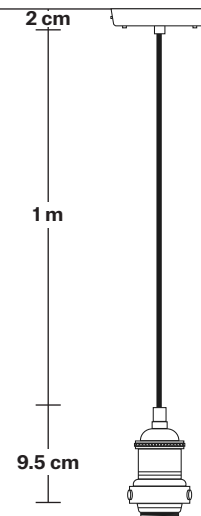

Brooklyn Dome Pendant - 13 Inch

Product Code: BR-DP13

H: 30.5 cm x W: 33 cm x D: 33 cm

SPECIFICATIONS

We meet all UK and EU lighting and safety regulations.

Our products are hand finished to ensure an authentic vintage look and therefore they may vary slightly from those shown in the images.

Chain flex: 1m Black Round plastic and 1m Chain.

Ceiling Rose: Pewter.

DIMENSIONS

Shade Diameter: 33 cm / 13"

Shade Height (no holder): 21 cm / 8.3"

Holder Diameter: 6 cm / 2.5"

Holder Height: 11 cm / 4.3"

Ceiling Rose Diameter: 12 cm / 4.9"

Ceiling Rose Height: 2 cm / 0.8"

Brooklyn Cord Set ES E27 Bulb Holder

Product Code: BR-CS

H: 113 cm x W: 12 cm x D: 12 cm

SPECIFICATIONS

We meet all UK and EU lighting and safety regulations.

Our products are hand finished to ensure an authentic vintage look and therefore they may vary slightly from those shown in the images.

Ceiling rose: Pewter.

DIMENSIONS

Bulb Holder Diameter: 6 cm / 2.5"

Bulb Holder Height: 11 cm / 4.3"

Ceiling Rose height: 12 cm / 4.9"

Full Drop: 113 cm / 44.5"

INDUSTVILLE

Brooklyn Chain Cord Set ES E27 Bulb Holder