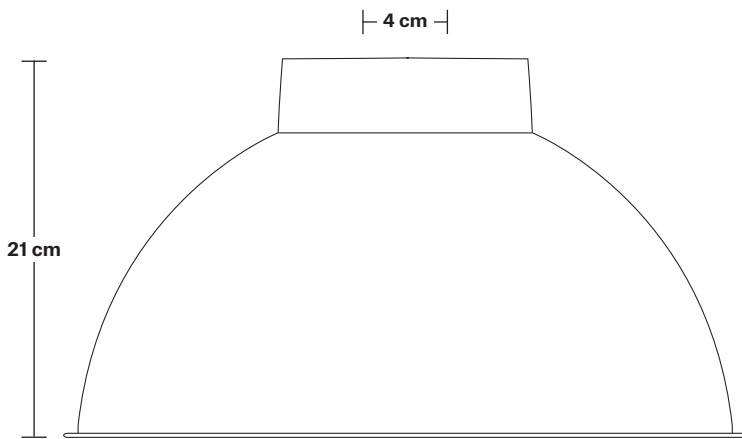

Ceiling rose: Pewter.

DIMENSIONS

Bulb Holder Diameter: 6 cm / 2.5"

Bulb Holder Height: 11 cm / 4.3"

Ceiling Rose height: 12 cm / 4.9"

Full Drop: 113 cm / 44.5"

INDUSTVILLE

Brooklyn Chain Cord Set ES E27 Bulb Holder

Ceiling rose: Pewter.

DIMENSIONS

Bulb Holder Diameter: 9 cm / 3.5"

Bulb Holder Height: 10 cm / 3.9"

Ceiling Rose Diameter: 12 cm / 4.7"

Ceiling Rose Height: 2.5 cm / 1"

Full Drop: 115 cm / 45.3"

Dome - 13 Inch - Shade Only

Product Code: D13-SO

H: 21 cm x W: 33 cm x D: 33 cm

SPECIFICATIONS

We meet all UK and EU lighting and safety regulations.

Our products are hand finished to ensure an authentic vintage look and therefore they may vary slightly from those shown in the images.

Wall mount screws not included.

DIMENSIONS

Shade Diameter: 33 cm / 13"

Shade Height (no holder): 21 cm / 8.3"

Dome - 13 Inch - Pewter

Shade Only

Dome - 13 Inch - Pewter - Shade Only	D13-P-SO
--------------------------------------	-----------------