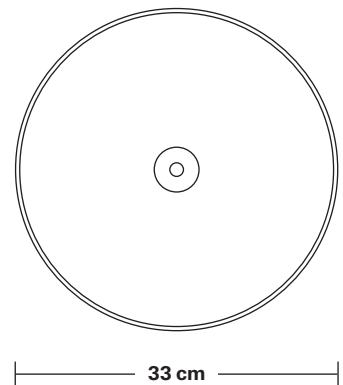

Ceiling Rose Height: 2 cm / 0.8"

Brooklyn Cord Set ES E27 Bulb Holder

Product Code: BR-CS

H: 113 cm x W: 12 cm x D: 12 cm

SPECIFICATIONS

We meet all UK and EU lighting and safety regulations.

Our products are hand finished to ensure an authentic vintage look and therefore they may vary slightly from those shown in the images.

Ceiling rose: Pewter.

DIMENSIONS

Bulb Holder Diameter: 6 cm / 2.5"

Bulb Holder Height: 11 cm / 4.3"

Ceiling Rose height: 12 cm / 4.9"

Full Drop: 113 cm / 44.5"

INDUSTVILLE

Brooklyn Chain Cord Set ES E27 Bulb Holder

Ceiling rose: Pewter.

DIMENSIONS

Bulb Holder Diameter: 9 cm / 3.5"

Bulb Holder Height: 10 cm / 3.9"

Ceiling Rose Diameter: 12 cm / 4.7"

Ceiling Rose Height: 2.5 cm / 1"

Full Drop: 115 cm / 45.3"

Dome - 13 Inch - Shade Only

Product Code: D13-SO

H: 21 cm x W: 33 cm x D: 33 cm

SPECIFICATIONS

We meet all UK and EU lighting and safety regulations.

Our products are hand finished to ensure an authentic vintage look and therefore they may vary slightly from those shown in the images.