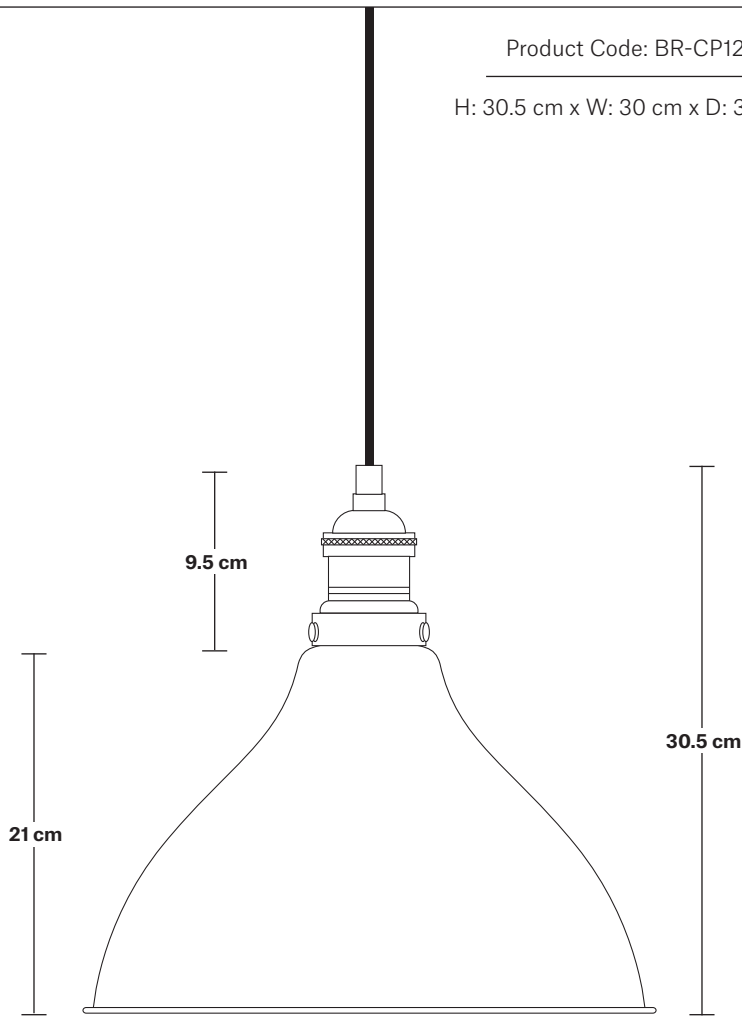

# Brooklyn Cone Pendant - 12 Inch

Product Code: BR-CP12

H: 30.5 cm x W: 30 cm x D: 30 cm

**Bulb required:** Standard screw (E27) fitting, max 40W.

**Shade weight:** 0.85 kg | **Holder weight:** 0.5 kg

**Maximum weight:** 1.35 kg

## DIMENSIONS

Shade Diameter: 30 cm / 12"

Shade Height (no holder): 21 cm / 8.3"

Holder Diameter: 6 cm / 2.5"

Holder Height: 11 cm / 4.3"

Ceiling Rose Diameter: 12 cm / 4.9"

Ceiling Rose Height: 2 cm / 0.8"