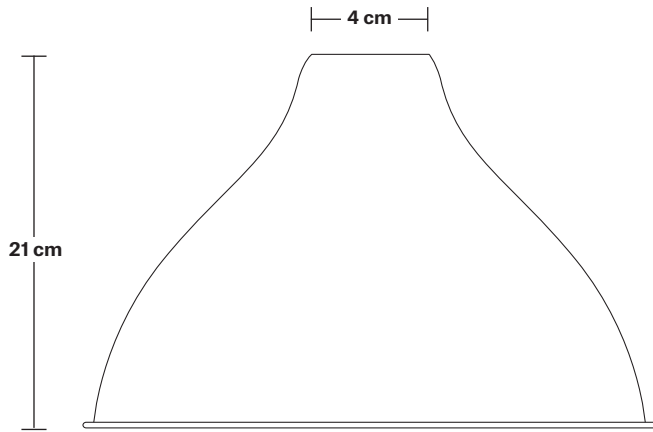

Cone - 12 Inch - Shade Only

Product Code: C12-SO

H: 21 cm x W: 30 cm x D: 30 cm

SPECIFICATIONS

We meet all UK and EU lighting and safety regulations.

Our products are hand finished to ensure an authentic vintage look and therefore they may vary slightly from those shown in the images.

Bulb required: Standard screw (E27) fitting, max 40W.

Shade weight: 0.85 kg

INFORMATION

Finishes: Brass, Pewter and Copper.

Ready to be installed, installation required.

Wall mount screws not included.

DIMENSIONS

Shade Diameter: 30 cm / 12"

Shade Height (no holder): 21 cm / 8.3"