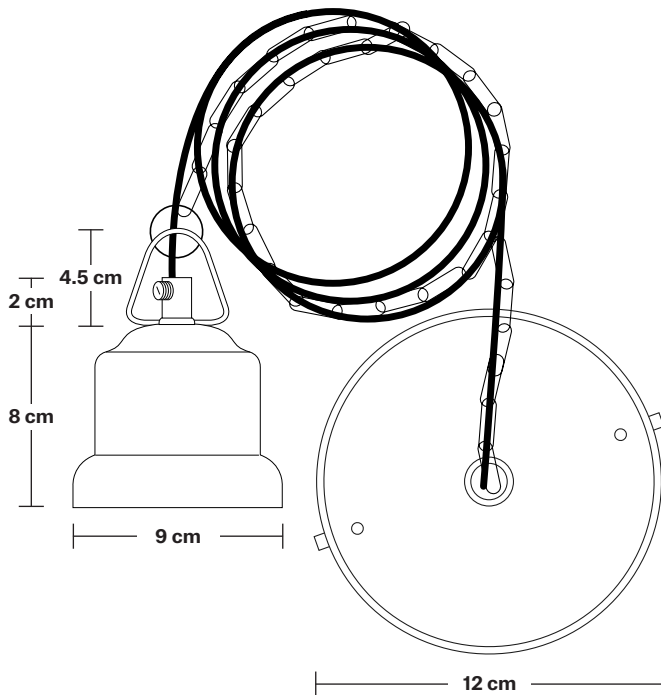

## DIMENSIONS

Shade Diameter: 30 cm / 12"

Shade Height (no holder): 21 cm / 8.3"

Holder Diameter: 6 cm / 2.5"

Holder Height: 11 cm / 4.3"

Ceiling Rose Diameter: 12 cm / 4.9"

Ceiling Rose Height: 2 cm / 0.8"

## DIMENSIONS

Bulb Holder Diameter: 6 cm / 2.5"

Bulb Holder Height: 11 cm / 4.3"

Ceiling Rose height: 12 cm / 4.9"

Full Drop: 113 cm / 44.5"

# Brooklyn Chain Cord Set ES E27 Bulb Holder

Product Code: BR-CS

H: 115 cm x W: 12 cm x D: 12 cm

## DIMENSIONS

Bulb Holder Diameter: 9 cm / 3.5"

Bulb Holder Height: 10 cm / 3.9"

Ceiling Rose Diameter: 12 cm / 4.7"

Ceiling Rose Height: 2.5 cm / 1"

Full Drop: 115 cm / 45.3"