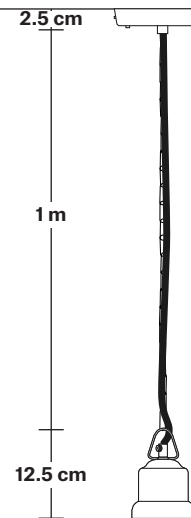

## DIMENSIONS

Shade Diameter: 30 cm / 12"

Shade Height (no holder): 21 cm / 8.3"

Holder Diameter: 6 cm / 2.5"

Holder Height: 11 cm / 4.3"

Ceiling Rose Diameter: 12 cm / 4.9"

Ceiling Rose Height: 2 cm / 0.8"

## DIMENSIONS

Bulb Holder Diameter: 6 cm / 2.5"

Bulb Holder Height: 11 cm / 4.3"

Ceiling Rose height: 12 cm / 4.9"

Full Drop: 113 cm / 44.5"

# Brooklyn Chain Cord Set ES E27 Bulb Holder

Product Code: BR-CS

H: 115 cm x W: 12 cm x D: 12 cm

## DIMENSIONS

Bulb Holder Diameter: 9 cm / 3.5"

Bulb Holder Height: 10 cm / 3.9"

Ceiling Rose Diameter: 12 cm / 4.7"

Ceiling Rose Height: 2.5 cm / 1"

Full Drop: 115 cm / 45.3"