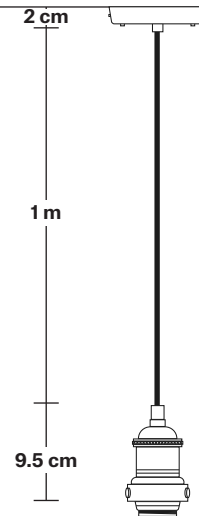

# Brooklyn Cone Pendant - 12 Inch

Product Code: BR-CP12

H: 30.5 cm x W: 30 cm x D: 30 cm

## DIMENSIONS

Shade Diameter: 30 cm / 12"

Shade Height (no holder): 21 cm / 8.3"

Holder Diameter: 6 cm / 2.5"

Holder Height: 11 cm / 4.3"

Ceiling Rose Diameter: 12 cm / 4.9"

Ceiling Rose Height: 2 cm / 0.8"

# Brooklyn Cord Set ES E27 Bulb Holder

Product Code: BR-CS

H: 113 cm x W: 12 cm x D: 12 cm

## DIMENSIONS

Bulb Holder Diameter: 6 cm / 2.5"

Bulb Holder Height: 11 cm / 4.3"

Ceiling Rose height: 12 cm / 4.9"

Full Drop: 113 cm / 44.5"