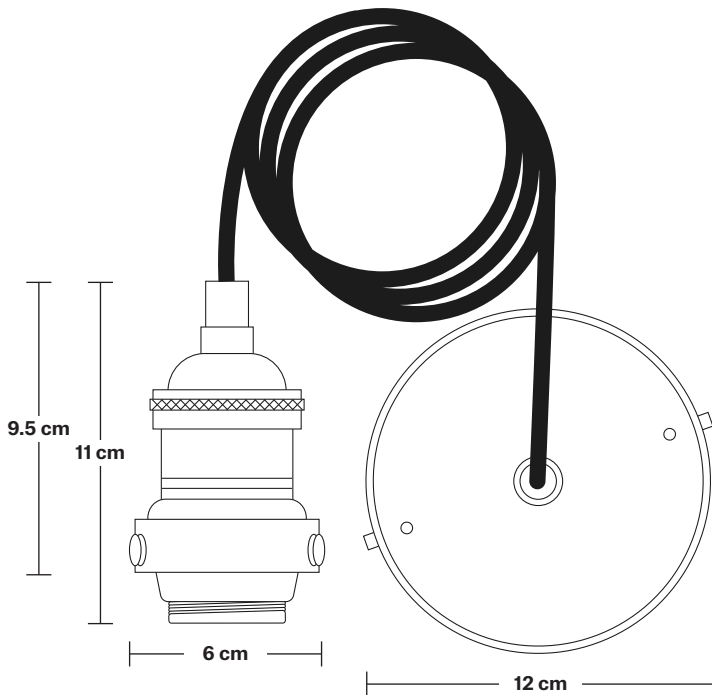

# Brooklyn Cone Pendant - 12 Inch

Product Code: BR-CP12

H: 30.5 cm x W: 30 cm x D: 30 cm

## DIMENSIONS

Shade Diameter: 30 cm / 12"

Shade Height (no holder): 21 cm / 8.3"

Holder Diameter: 6 cm / 2.5"

Holder Height: 11 cm / 4.3"

Ceiling Rose Diameter: 12 cm / 4.9"

Ceiling Rose Height: 2 cm / 0.8"

# Brooklyn Cord Set ES E27 Bulb Holder

Product Code: BR-CS

H: 113 cm x W: 12 cm x D: 12 cm

## DIMENSIONS

Bulb Holder Diameter: 6 cm / 2.5"

Bulb Holder Height: 11 cm / 4.3"

Ceiling Rose height: 12 cm / 4.9"

Full Drop: 113 cm / 44.5"