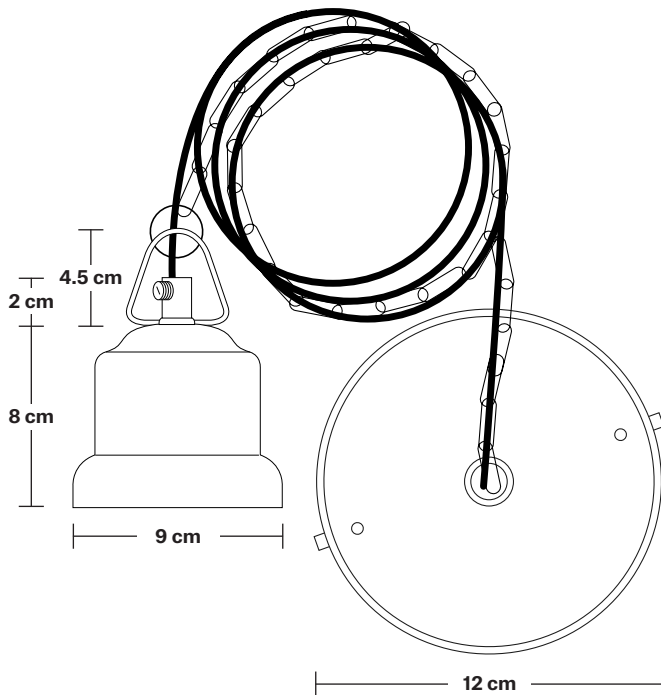

DIMENSIONS

Shade Diameter: 46 cm / 18"

Shade Height (no holder): 15 cm / 6"

Holder Diameter: 6 cm / 2.5"

Holder Height: 11 cm / 4.3"

Ceiling Rose Diameter: 12 cm / 4.9"

Ceiling Rose Height: 2 cm / 0.8"

INDUSTVILLE

Brooklyn Cord Set ES E27 Bulb Holder

Product Code: BR-CS

H: 113 cm x W: 12 cm x D: 12 cm

SPECIFICATIONS

We meet all UK and EU lighting and safety regulations.

Our products are hand finished to ensure an authentic vintage look and therefore they may vary slightly from those shown in the images.

Ceiling rose: Pewter.

DIMENSIONS

Bulb Holder Diameter: 6 cm / 2.5"

Bulb Holder Height: 11 cm / 4.3"

Ceiling Rose height: 12 cm / 4.9"

Full Drop: 113 cm / 44.5"

Brooklyn Chain Cord Set ES E27 Bulb Holder

Product Code: BR-CS

H: 115 cm x W: 12 cm x D: 12 cm

SPECIFICATIONS

We meet all UK and EU lighting and safety regulations.

Our products are hand finished to ensure an authentic vintage look and therefore they may vary slightly from those shown in the images.