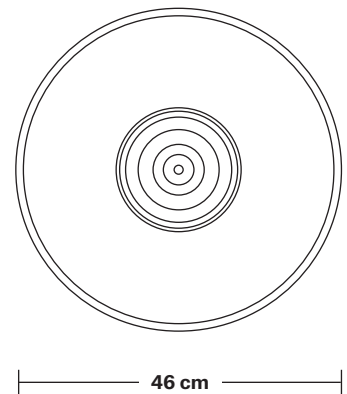

DIMENSIONS

Shade Diameter: 46 cm / 18"

Shade Height (no holder): 15 cm / 6"

Holder Diameter: 6 cm / 2.5"

Holder Height: 11 cm / 4.3"

Ceiling Rose Diameter: 12 cm / 4.9"

Ceiling Rose Height: 2 cm / 0.8"

INDUSTVILLE

H: 115 cm x W: 12 cm x D: 12 cm

SPECIFICATIONS

We meet all UK and EU lighting and safety regulations.

Our products are hand finished to ensure an authentic vintage look and therefore they may vary slightly from those shown in the images.

Ceiling rose: Pewter.

DIMENSIONS

Bulb Holder Diameter: 9 cm / 3.5"

Bulb Holder Height: 10 cm / 3.9"

Ceiling Rose Diameter: 12 cm / 4.7"

Ceiling Rose Height: 2.5 cm / 1"

Full Drop: 115 cm / 45.3"

Giant Step - 18 Inch - Shade Only

Product Code: GS18-SO

H: 15 cm x W: 46 cm x D: 46 cm

SPECIFICATIONS

We meet all UK and EU lighting and safety regulations.

Our products are hand finished to ensure an authentic vintage look and therefore they may vary slightly from those shown in the images.