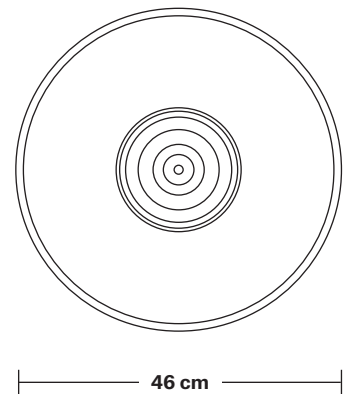

Brooklyn Giant Step Pendant - 18 Inch

Product Code: BR-GSP18

H: 24.5 cm x W: 46 cm x D: 46 cm

SPECIFICATIONS

We meet all UK and EU lighting and safety regulations.

Our products are hand finished to ensure an authentic vintage look and therefore they may vary slightly from those shown in the images.

DIMENSIONS

Shade Diameter: 46 cm / 18"

Shade Height (no holder): 15 cm / 6"

Holder Diameter: 6 cm / 2.5"

Holder Height: 11 cm / 4.3"

Ceiling Rose Diameter: 12 cm / 4.9"

Ceiling Rose Height: 2 cm / 0.8"

INDUSTVILLE

H: 115 cm x W: 12 cm x D: 12 cm

SPECIFICATIONS

We meet all UK and EU lighting and safety regulations.

Our products are hand finished to ensure an authentic vintage look and therefore they may vary slightly from those shown in the images.

Product Code: GS18-SO

H: 15 cm x W: 46 cm x D: 46 cm

SPECIFICATIONS

We meet all UK and EU lighting and safety regulations.

Our products are hand finished to ensure an authentic vintage look and therefore they may vary slightly from those shown in the images.