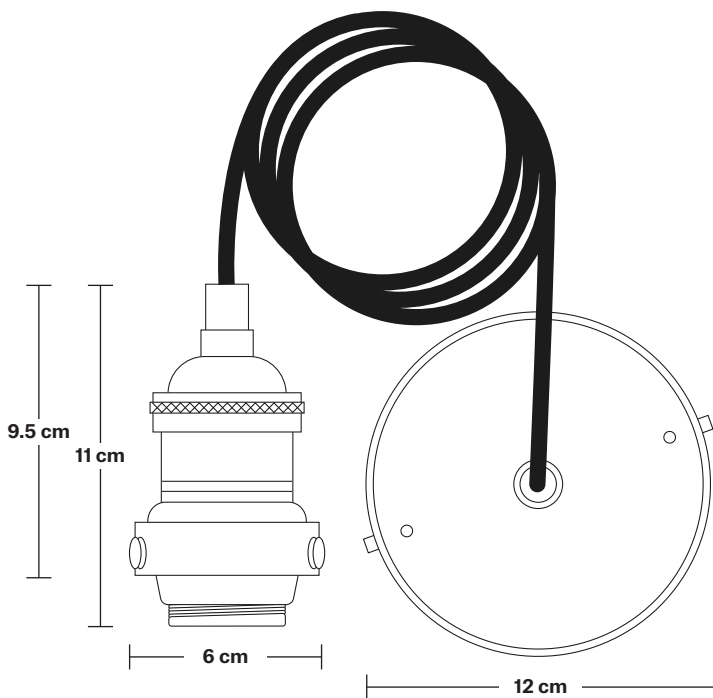

Brooklyn Giant Step Pendant - 18 Inch

Product Code: BR-GSP18

H: 24.5 cm x W: 46 cm x D: 46 cm

SPECIFICATIONS

We meet all UK and EU lighting and safety regulations.

Our products are hand finished to ensure an authentic vintage look and therefore they may vary slightly from those shown in the images.

DIMENSIONS

Shade Diameter: 46 cm / 18"

Shade Height (no holder): 15 cm / 6"

Holder Diameter: 6 cm / 2.5"

Holder Height: 11 cm / 4.3"

Ceiling Rose Diameter: 12 cm / 4.9"

Ceiling Rose Height: 2 cm / 0.8"

INDUSTVILLE

Brooklyn Cord Set ES E27 Bulb Holder

Product Code: BR-CS

H: 113 cm x W: 12 cm x D: 12 cm

SPECIFICATIONS

We meet all UK and EU lighting and safety regulations.

Our products are hand finished to ensure an authentic vintage look and therefore they may vary slightly from those shown in the images.

Ceiling rose: Pewter.

DIMENSIONS

Bulb Holder Diameter: 6 cm / 2.5"

Bulb Holder Height: 11 cm / 4.3"

Ceiling Rose height: 12 cm / 4.9"

Full Drop: 113 cm / 44.5"

Brooklyn Chain Cord Set ES E27 Bulb Holder

Product Code: BR-CS