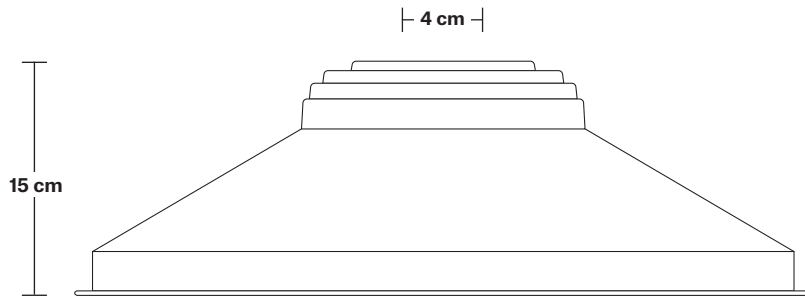

DIMENSIONS

Shade Diameter: 46 cm / 18"

Shade Height (no holder): 15 cm / 6"

Holder Diameter: 6 cm / 2.5"

Holder Height: 11 cm / 4.3"

Ceiling Rose Diameter: 12 cm / 4.9"

Ceiling Rose Height: 2 cm / 0.8"

INDUSTVILLE

H: 115 cm x W: 12 cm x D: 12 cm

SPECIFICATIONS

We meet all UK and EU lighting and safety regulations.

Our products are hand finished to ensure an authentic vintage look and therefore they may vary slightly from those shown in the images.

Ceiling rose: Pewter.

DIMENSIONS

Bulb Holder Diameter: 9 cm / 3.5"

Bulb Holder Height: 10 cm / 3.9"

Ceiling Rose Diameter: 12 cm / 4.7"

Ceiling Rose Height: 2.5 cm / 1"

Full Drop: 115 cm / 45.3"

Giant Step - 18 Inch - Shade Only

Product Code: GS18-SO

H: 15 cm x W: 46 cm x D: 46 cm

SPECIFICATIONS

We meet all UK and EU lighting and safety regulations.

Our products are hand finished to ensure an authentic vintage look and therefore they may vary slightly from those shown in the images.