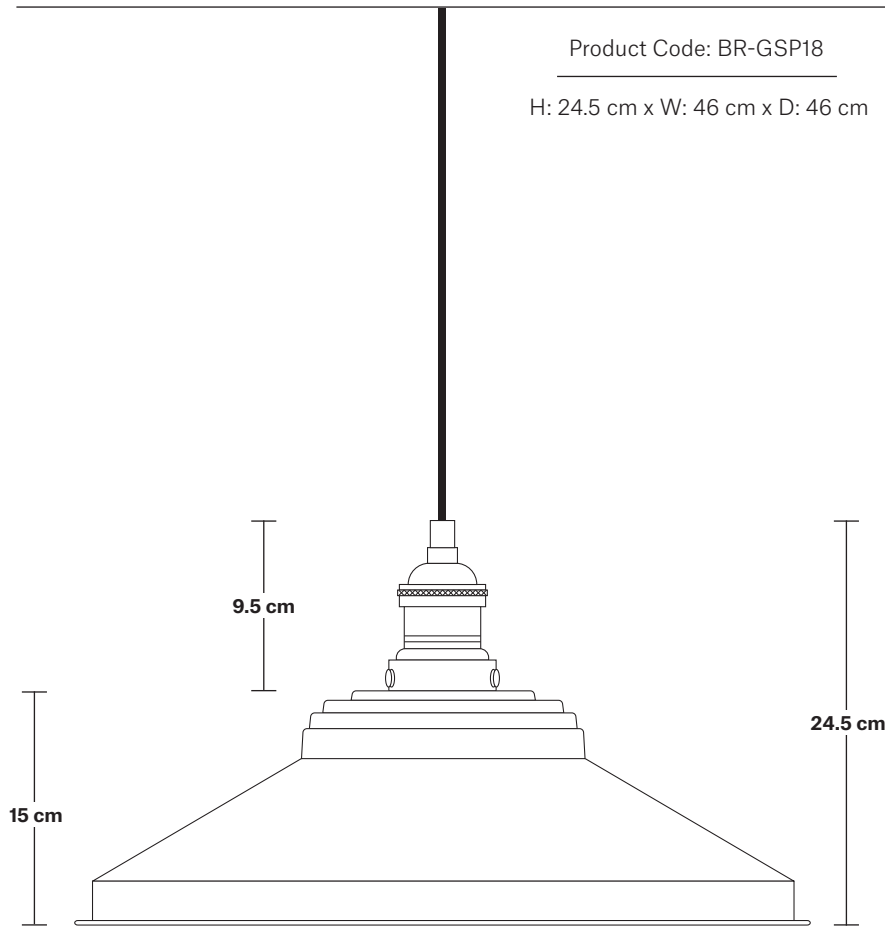

Brooklyn Giant Step Pendant - 18 Inch

Product Code: BR-GSP18

H: 24.5 cm x W: 46 cm x D: 46 cm

SPECIFICATIONS

We meet all UK and EU lighting and safety regulations.

Our products are hand finished to ensure an authentic vintage look and therefore they may vary slightly from those shown in the images.

Bulb required: Standard screw (E27) fitting, max 40W.

Shade weight: 1.4 kg | **Holder weight:** 0.5 kg

Maximum weight: 1.9 kg

INFORMATION

Finishes: Brass and Pewter.

Ready to be installed, installation required.

DIMENSIONS

Shade Diameter: 46 cm / 18"

Shade Height (no holder): 15 cm / 6"

Holder Diameter: 6 cm / 2.5"

Holder Height: 11 cm / 4.3"

Ceiling Rose Diameter: 12 cm / 4.9"

Ceiling Rose Height: 2 cm / 0.8"

INDUSTVILLE

Product Code: GS18-SO

H: 15 cm x W: 46 cm x D: 46 cm

SPECIFICATIONS

We meet all UK and EU lighting and safety regulations.

Our products are hand finished to ensure an authentic vintage look and therefore they may vary slightly from those shown in the images.