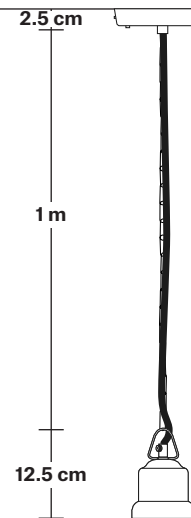

DIMENSIONS

Shade Diameter: 46 cm / 18"

Shade Height (no holder): 15 cm / 6"

Holder Diameter: 6 cm / 2.5"

Holder Height: 11 cm / 4.3"

Ceiling Rose Diameter: 12 cm / 4.9"

Ceiling Rose Height: 2 cm / 0.8"

INDUSTVILLE

Ceiling rose: Pewter.

DIMENSIONS

Bulb Holder Diameter: 6 cm / 2.5"

Bulb Holder Height: 11 cm / 4.3"

Ceiling Rose height: 12 cm / 4.9"

Full Drop: 113 cm / 44.5"

Brooklyn Chain Cord Set ES E27 Bulb Holder

Product Code: BR-CS

H: 115 cm x W: 12 cm x D: 12 cm

SPECIFICATIONS

We meet all UK and EU lighting and safety regulations.

Our products are hand finished to ensure an authentic vintage look and therefore they may vary slightly from those shown in the images.

Ceiling rose: Pewter.

DIMENSIONS

Bulb Holder Diameter: 9 cm / 3.5"

Bulb Holder Height: 10 cm / 3.9"

Ceiling Rose Diameter: 12 cm / 4.7"

Ceiling Rose Height: 2.5 cm / 1"

Full Drop: 115 cm / 45.3"

Giant Step - 18 Inch - Shade Only