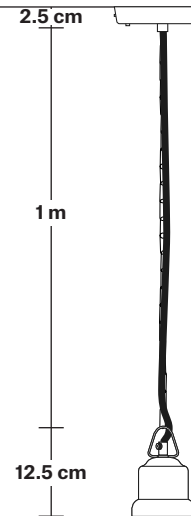

DIMENSIONS

Shade Diameter: 53 cm / 21"

Shade Height (no holder): 20 cm / 7.9"

Holder Diameter: 6 cm / 2.5"

Holder Height: 11 cm / 4.3"

Ceiling Rose Diameter: 12 cm / 4.9"

Ceiling Rose Height: 2 cm / 0.8"

INDUSTVILLE

Ceiling rose: Pewter.

DIMENSIONS

Bulb Holder Diameter: 6 cm / 2.5"

Bulb Holder Height: 11 cm / 4.3"

Ceiling Rose height: 12 cm / 4.9"

Full Drop: 113 cm / 44.5"

Brooklyn Chain Cord Set ES E27 Bulb Holder

Product Code: BR-CS

H: 115 cm x W: 12 cm x D: 12 cm

SPECIFICATIONS

We meet all UK and EU lighting and safety regulations.

Our products are hand finished to ensure an authentic vintage look and therefore they may vary slightly from those shown in the images.

Product Code: GS18-SO

H: 20 cm x W: 53 cm x D: 53 cm

SPECIFICATIONS

We meet all UK and EU lighting and safety regulations.

Our products are hand finished to ensure an authentic vintage look and therefore they may vary slightly from those shown in the images.