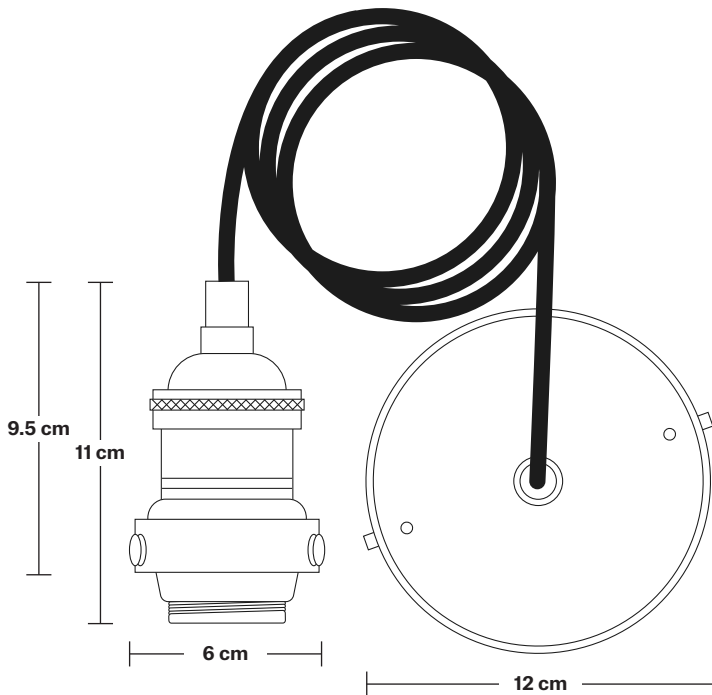

DIMENSIONS

Shade Diameter: 53 cm / 21"

Shade Height (no holder): 20 cm / 7.9"

Holder Diameter: 6 cm / 2.5"

Holder Height: 11 cm / 4.3"

Ceiling Rose Diameter: 12 cm / 4.9"

Ceiling Rose Height: 2 cm / 0.8"

INDUSTVILLE

Brooklyn Cord Set ES E27 Bulb Holder

Product Code: BR-CS

H: 113 cm x W: 12 cm x D: 12 cm

SPECIFICATIONS

We meet all UK and EU lighting and safety regulations.

Our products are hand finished to ensure an authentic vintage look and therefore they may vary slightly from those shown in the images.

Ceiling rose: Pewter.

DIMENSIONS

Bulb Holder Diameter: 6 cm / 2.5"

Bulb Holder Height: 11 cm / 4.3"

Ceiling Rose height: 12 cm / 4.9"

Full Drop: 113 cm / 44.5"

Brooklyn Chain Cord Set ES E27 Bulb Holder

Product Code: BR-CS

Product Code: GS18-SO

H: 20 cm x W: 53 cm x D: 53 cm

SPECIFICATIONS

We meet all UK and EU lighting and safety regulations.

Our products are hand finished to ensure an authentic vintage look and therefore they may vary slightly from those shown in the images.