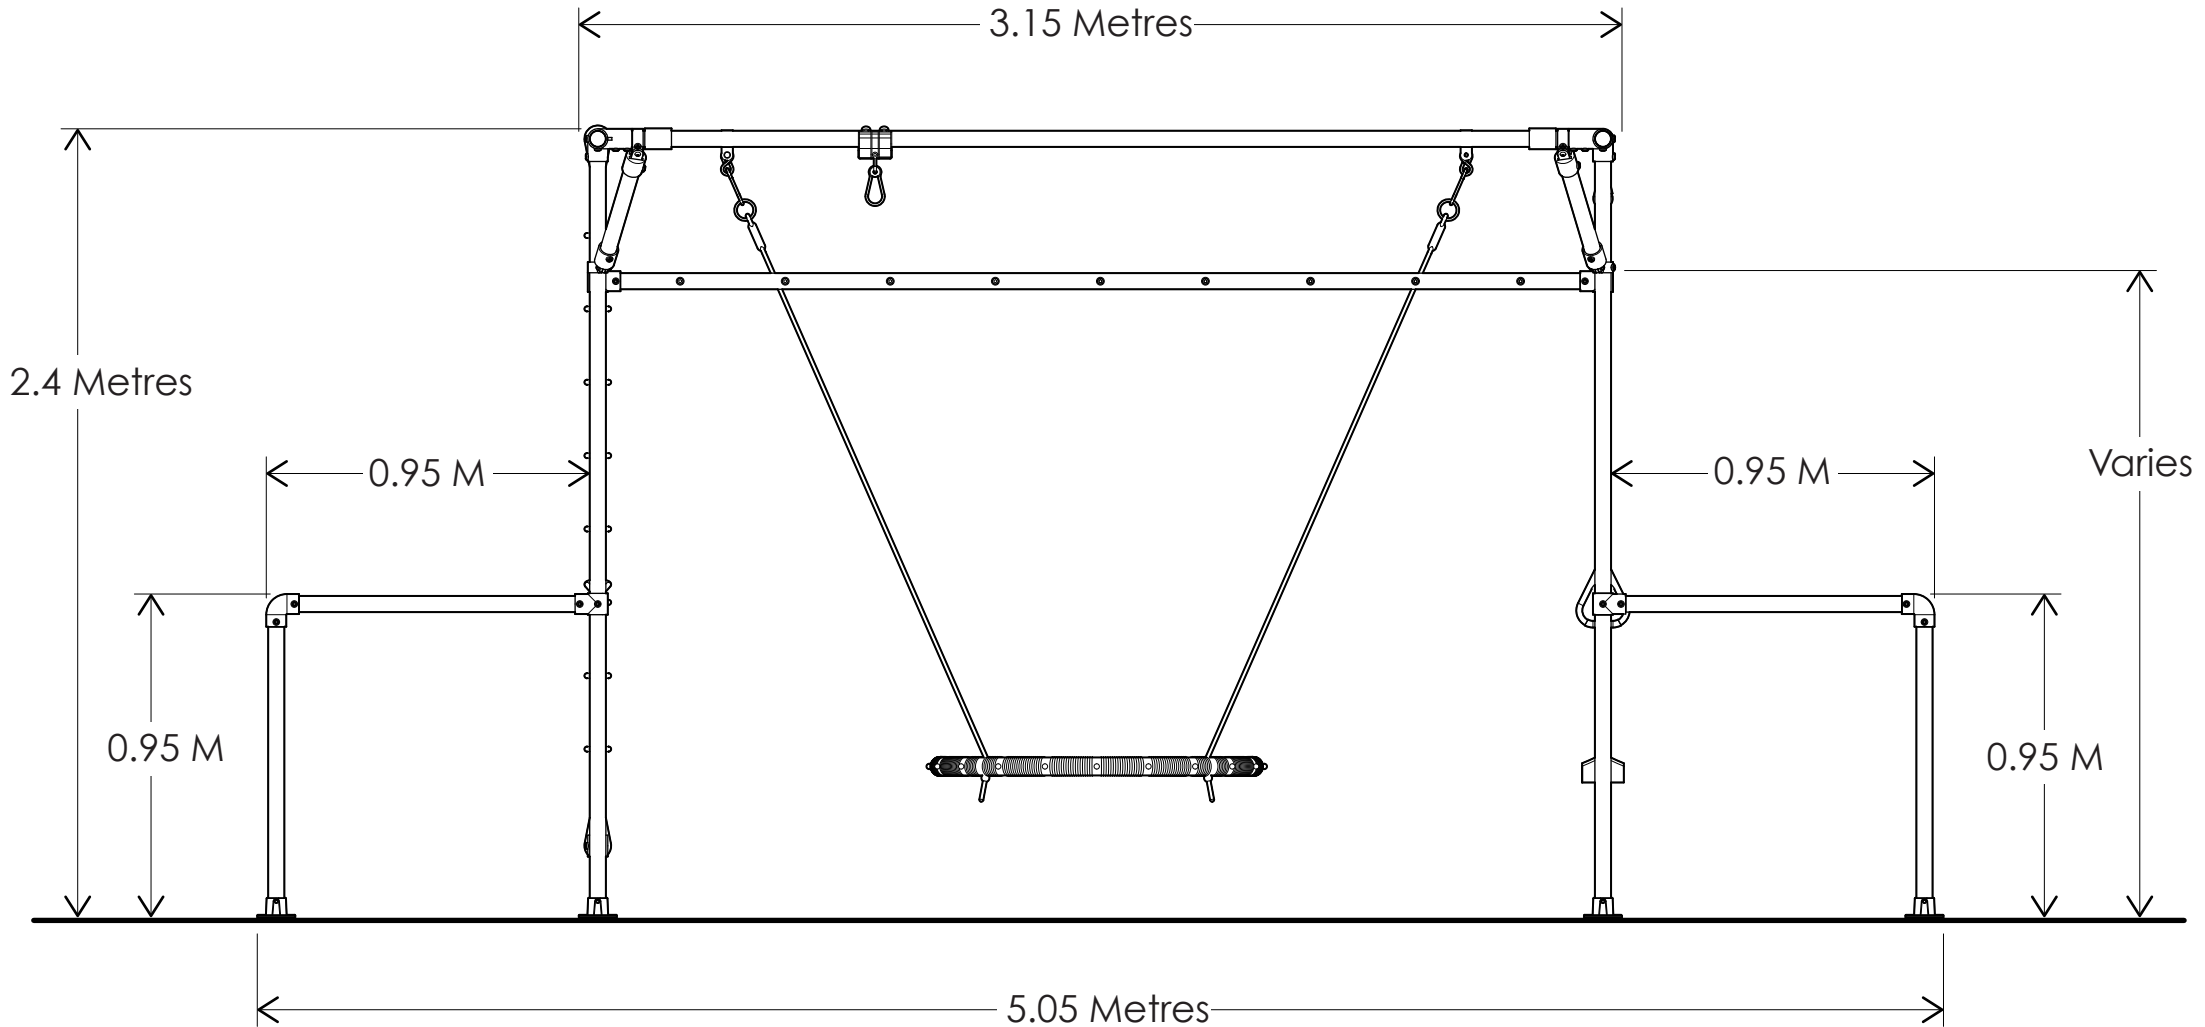

FUNKY MONKEY BARS® GORILLA PLUS OVERALL DIMENSIONS

A minimum of 2.0 Metres clear fall zone is recommended around the elevated hanging points of your Funky Monkey Bars®.

SIDE VIEW
(not to scale)

FUNKY MONKEY BARS® GORILLA PLUS OVERALL DIMENSIONS

A minimum of 2.0 Metres clear fall zone is recommended around the elevated hanging points of your Funky Monkey Bars®.