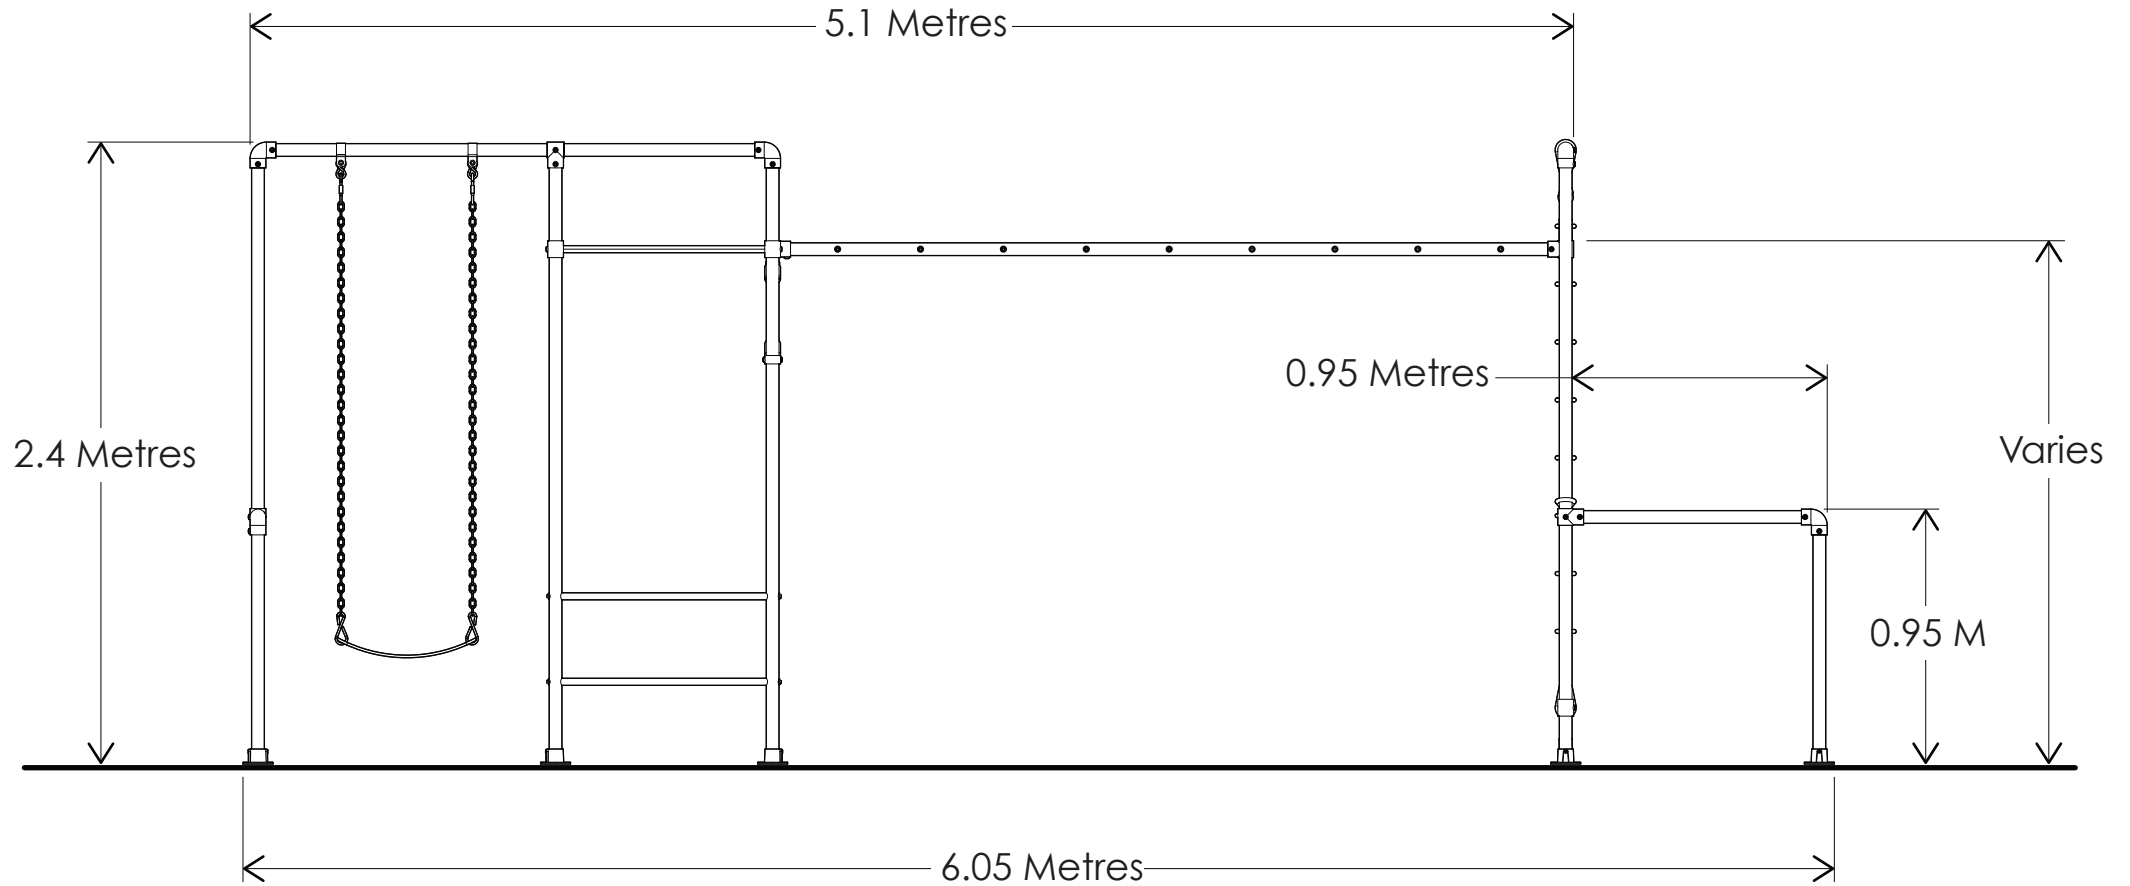

FUNKY MONKEY BARS®

BABOON OVERALL DIMENSIONS

A minimum of 2.0 Metres clear fall zone is recommended around the elevated hanging points of your Funky Monkey Bars®.

SIDE VIEW
(not to scale)

FUNKY MONKEY BARS® BABOON OVERALL DIMENSIONS

A minimum of 2.0 Metres clear fall zone is recommended around the elevated hanging points of your Funky Monkey Bars®.

PLAN VIEW
(not to scale)