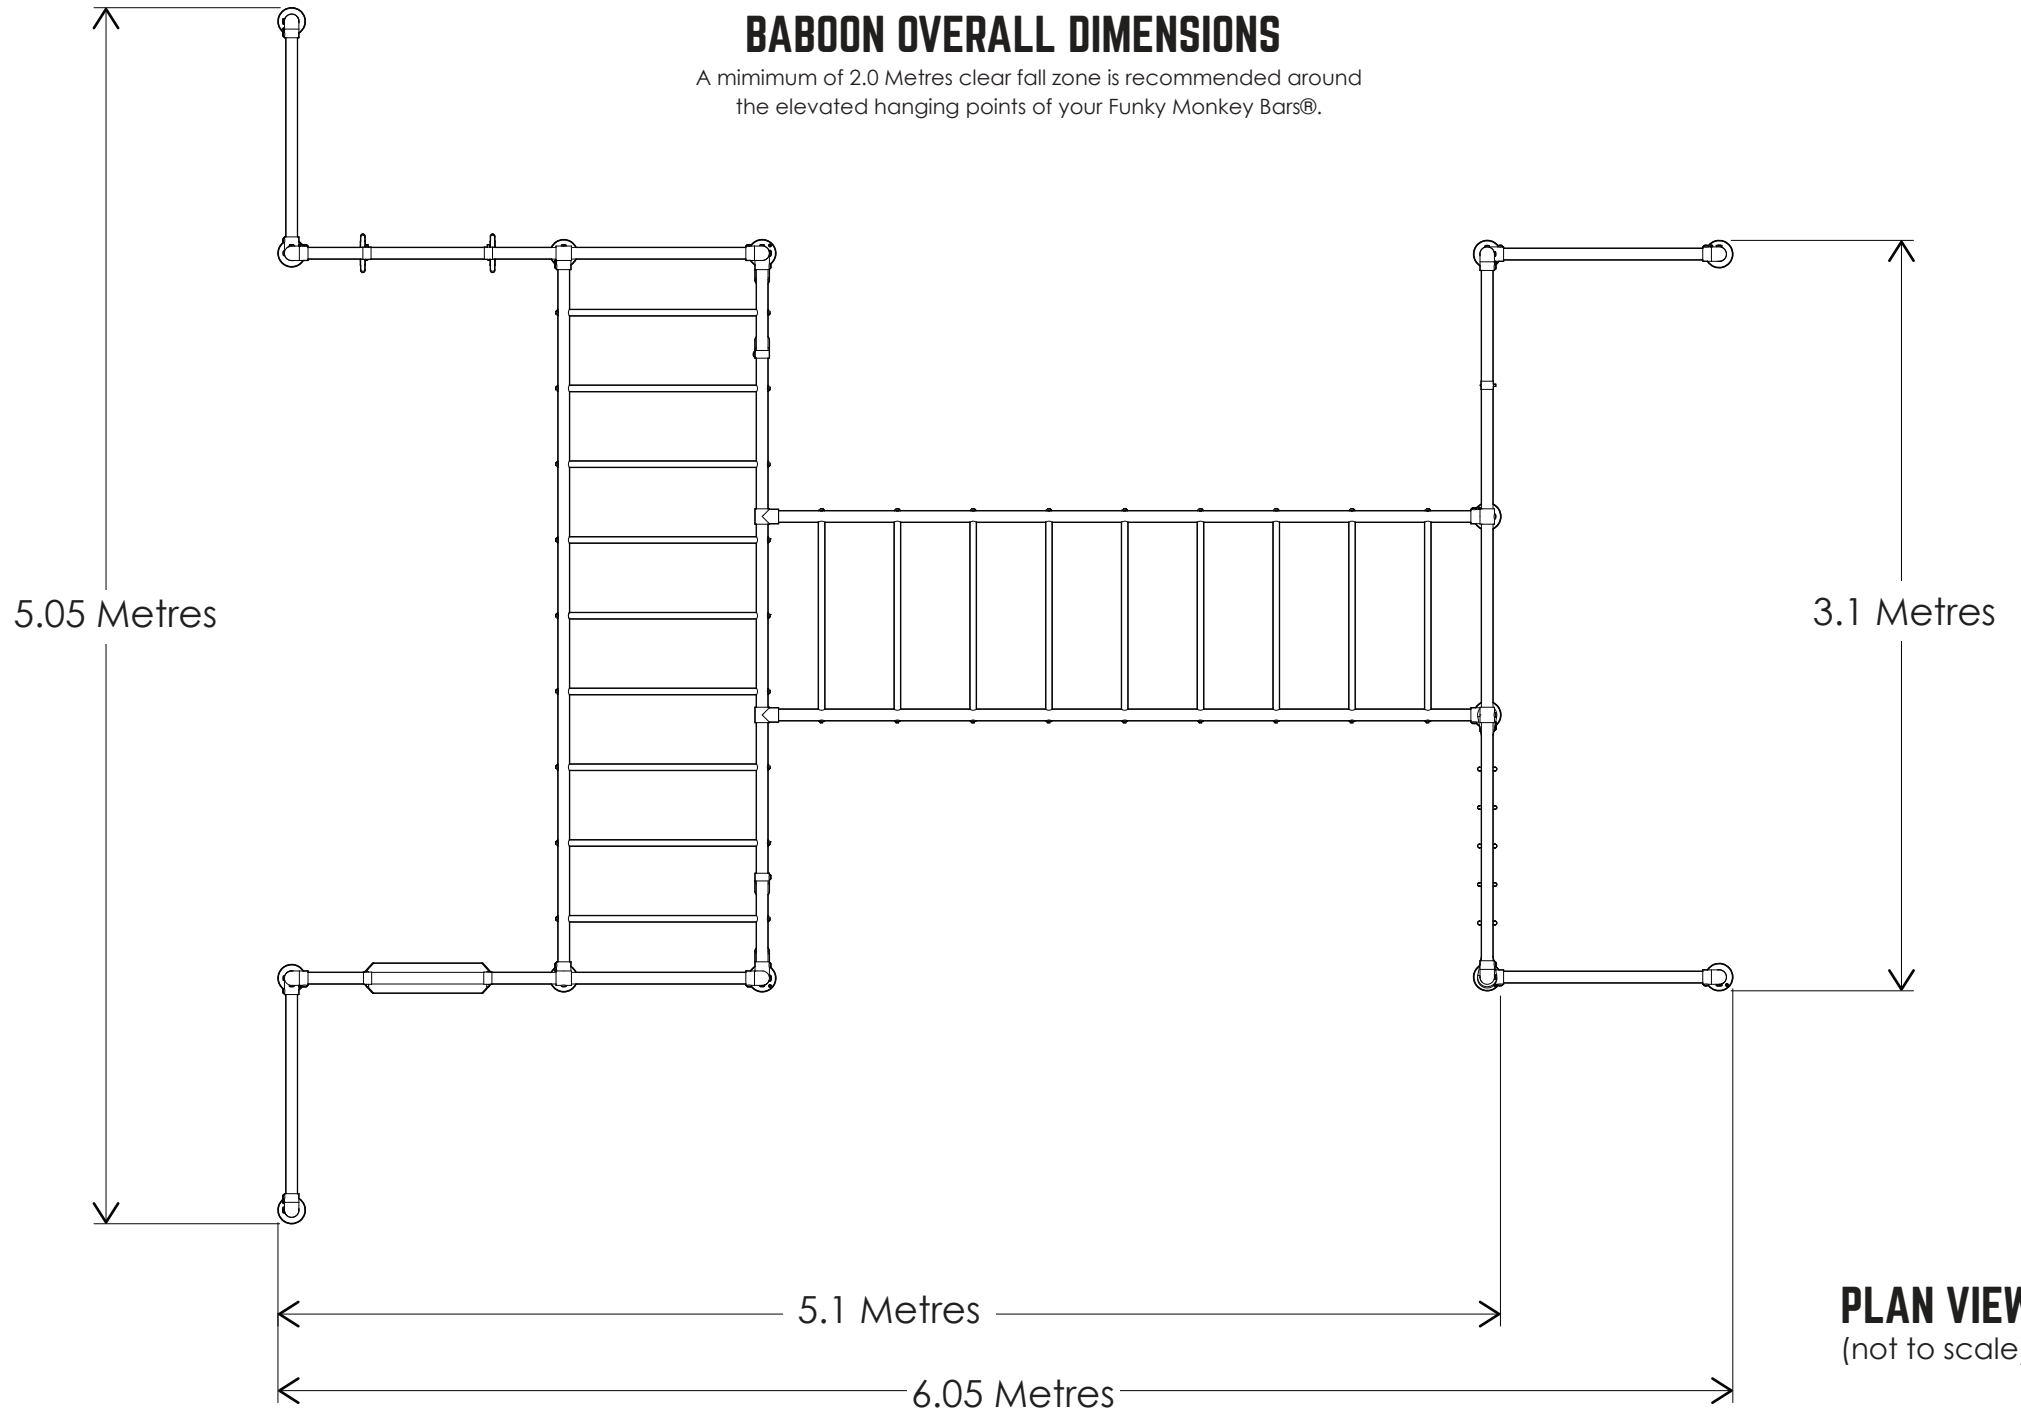

FUNKY MONKEY BARS®

BABOON OVERALL DIMENSIONS

A minimum of 2.0 Metres clear fall zone is recommended around the elevated hanging points of your Funky Monkey Bars®.

SIDE VIEW
(not to scale)

FUNKY MONKEY BARS® BABOON OVERALL DIMENSIONS

A minimum of 2.0 Metres clear fall zone is recommended around the elevated hanging points of your Funky Monkey Bars®.

PLAN VIEW
(not to scale)