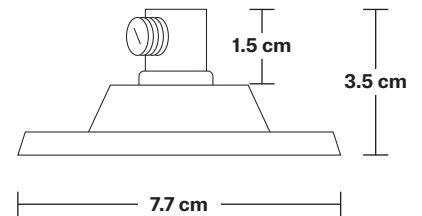

Edison Ceiling Rose - 1 Outlet

Product Code: ED-CR10

H: 3.5 cm x W: 7.7 cm x D: 7.7 cm

SPECIFICATIONS

We meet all UK and EU lighting and safety regulations.

Our products are hand finished to ensure an authentic vintage look and therefore they may vary slightly from those shown in the images.

Bulb required: Standard screw (E27) fitting, max 40W.

Weight: 0.7 kg

INFORMATION

Finishes: Brass, Pewter, Copper and Chrome.

Ready to be installed, installation required.

Wall mount screws not included.

DIMENSIONS

Ceiling rose diameter: 7 cm / 2.9"

Ceiling rose height: 3.5 cm / 1.5"

INDUSTVILLE