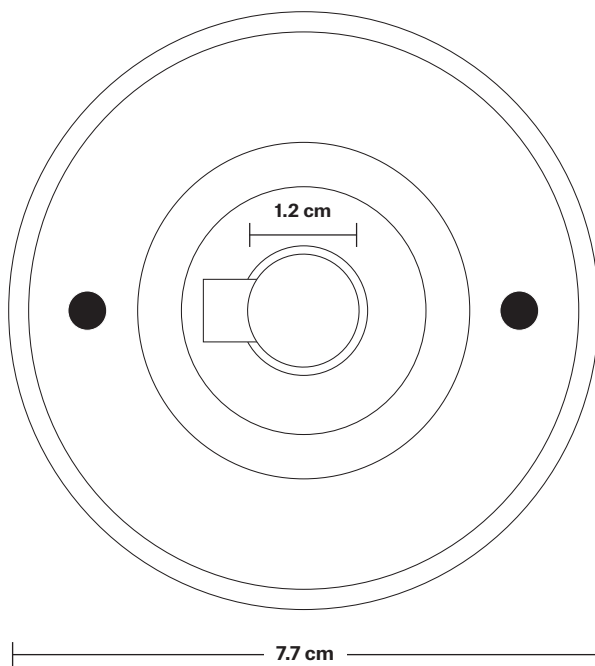

Edison Ceiling Rose - 1 Outlet

Product Code: ED-CR10

H: 3.5 cm x W: 7.7 cm x D: 7.7 cm

SPECIFICATIONS

We meet all UK and EU lighting and safety regulations.

Our products are hand finished to ensure an authentic vintage look and therefore they may vary slightly from those shown in the images.

Bulb required: Standard screw (E27) fitting, max 40W.

Weight: 0.7 kg

INFORMATION

Finishes: Brass, Pewter, Copper and Chrome.

Ready to be installed, installation required.

Wall mount screws not included.

DIMENSIONS

Ceiling rose diameter: 7 cm / 2.9"

Ceiling rose height: 3.5 cm / 1.5"

INDUSTVILLE